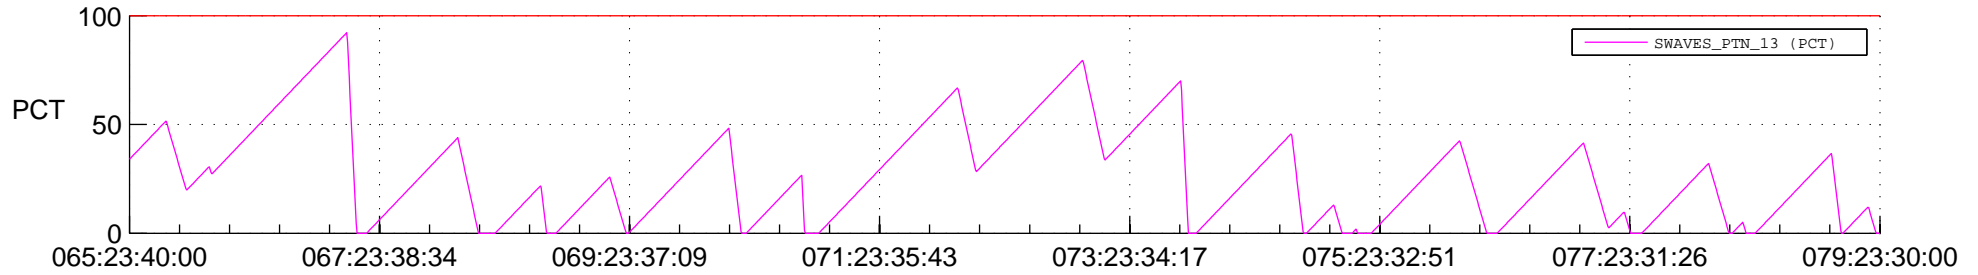

STEREO AHEAD SSR PCT Full Prediction

SWAVES_Percent_Full_Prediction

IMPACT_Percent_Full_Prediction

PLASTIC_Percent_Full_Prediction

Spacecraft_DownLink_Rate

Ground Time (2013:065:23:40:00.000 -2013:079:23:30:00.000)