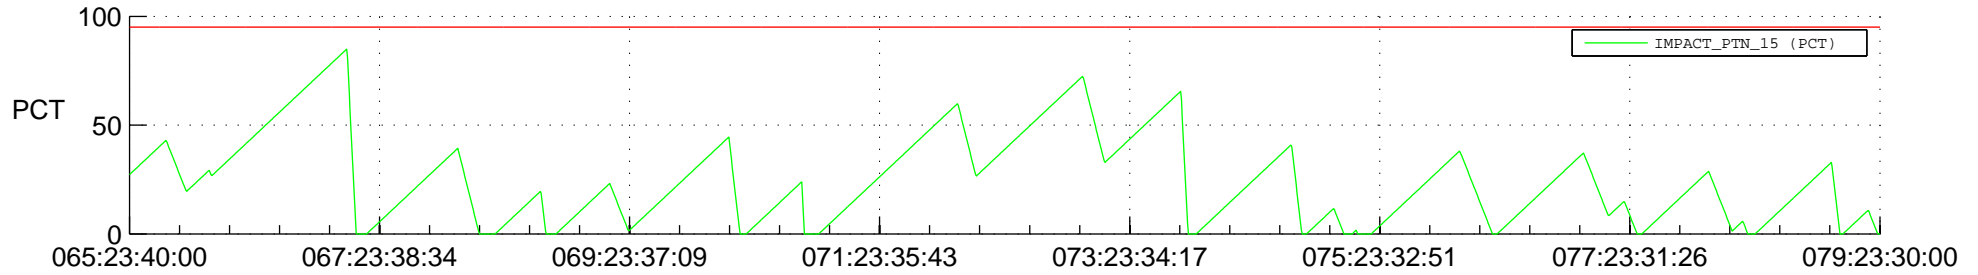

STEREO AHEAD SSR PCT Full Prediction

SWAVES_Percent_Full_Prediction

IMPACT_Percent_Full_Prediction

PLASTIC_Percent_Full_Prediction

Spacecraft_DownLink_Rate

Ground Time (2013:065:23:40:00.000 -2013:079:23:30:00.000)