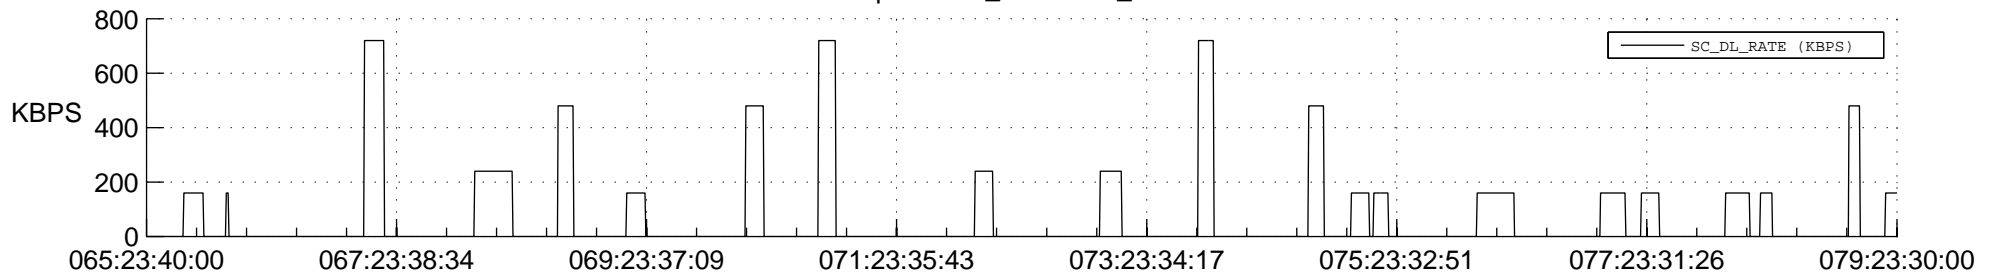

STEREO AHEAD SSR PCT Full Prediction

SWAVES_Percent_Full_Prediction

IMPACT_Percent_Full_Prediction

PLASTIC_Percent_Full_Prediction

Spacecraft_DownLink_Rate

Ground Time (2013:065:23:40:00.000 -2013:079:23:30:00.000)