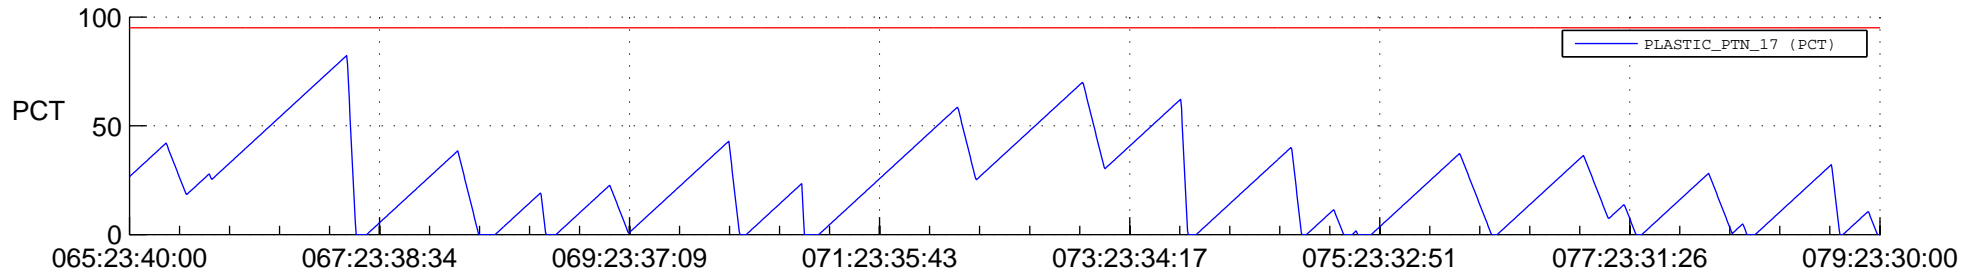

STEREO AHEAD SSR PCT Full Prediction

SWAVES_Percent_Full_Prediction

IMPACT_Percent_Full_Prediction

PLASTIC_Percent_Full_Prediction

Spacecraft_DownLink_Rate

Ground Time (2013:065:23:40:00.000 -2013:079:23:30:00.000)