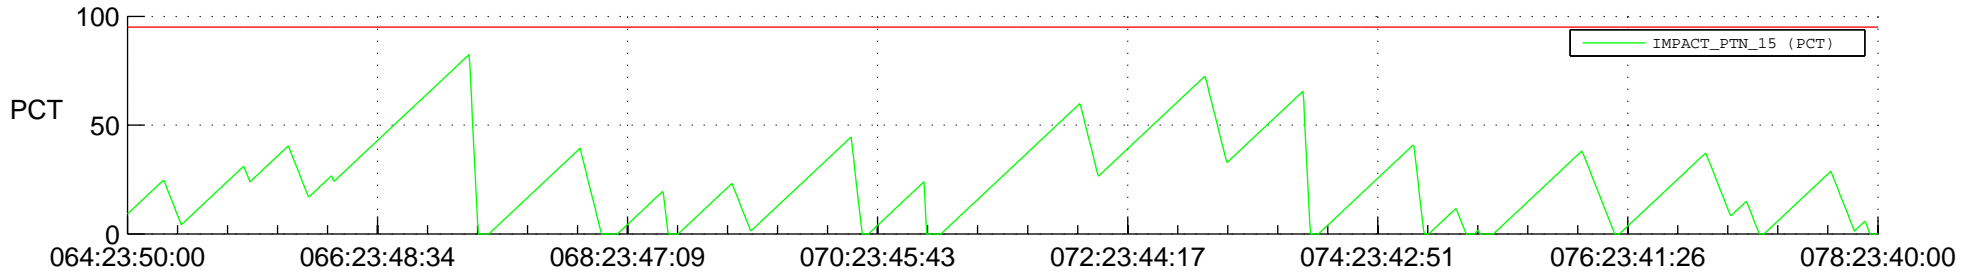

STEREO AHEAD SSR PCT Full Prediction

SWAVES_Percent_Full_Prediction

IMPACT_Percent_Full_Prediction

PLASTIC_Percent_Full_Prediction

Spacecraft_DownLink_Rate