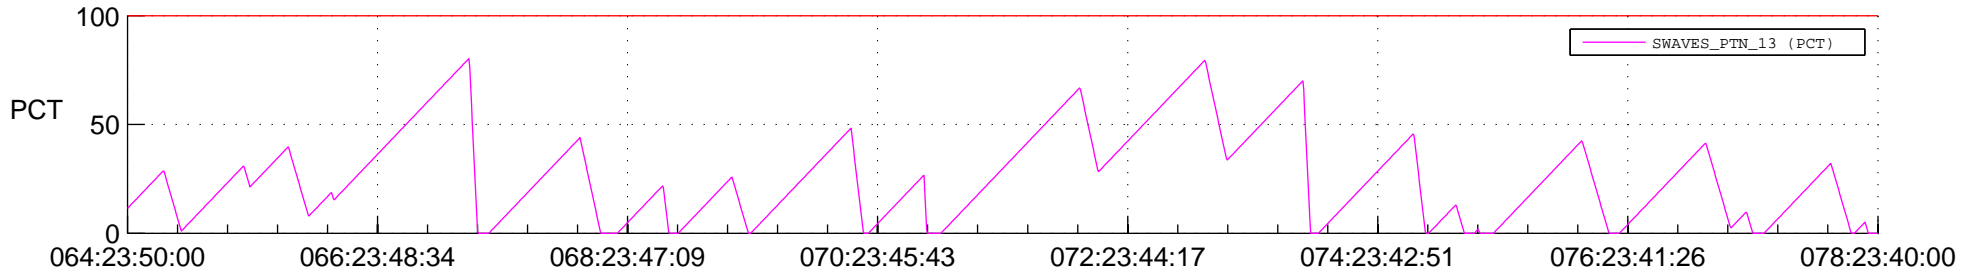

STEREO AHEAD SSR PCT Full Prediction

SWAVES_Percent_Full_Prediction

IMPACT_Percent_Full_Prediction

PLASTIC_Percent_Full_Prediction

Spacecraft_DownLink_Rate