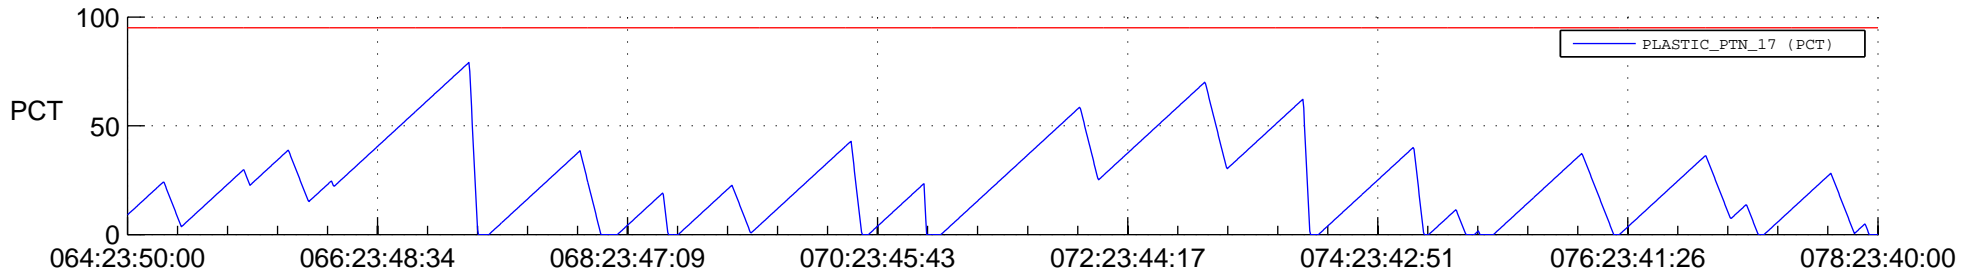

STEREO AHEAD SSR PCT Full Prediction

SWAVES_Percent_Full_Prediction

IMPACT_Percent_Full_Prediction

PLASTIC_Percent_Full_Prediction

Spacecraft_DownLink_Rate