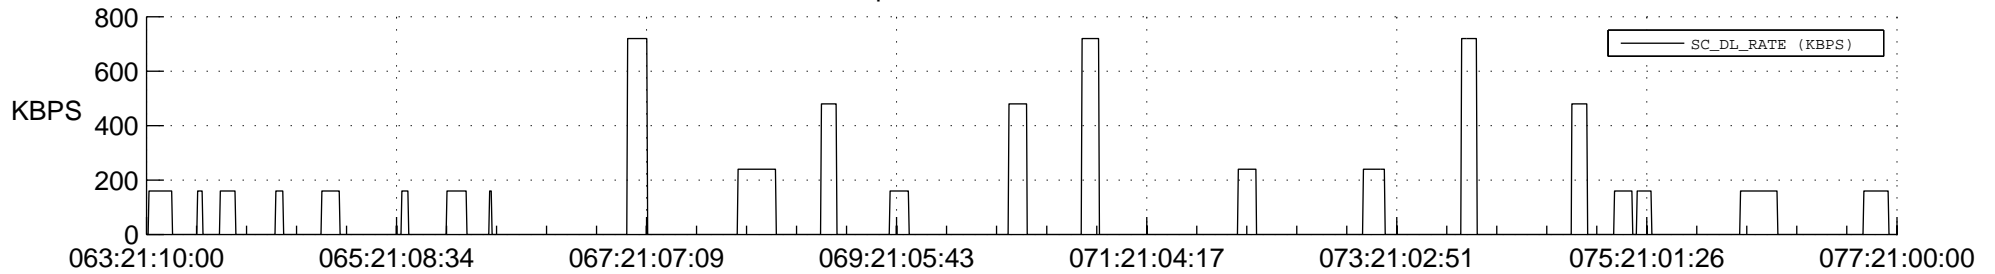

STEREO AHEAD SSR PCT Full Prediction

SWAVES_Percent_Full_Prediction

IMPACT_Percent_Full_Prediction

PLASTIC_Percent_Full_Prediction

Spacecraft_DownLink_Rate

Ground Time (2013:063:21:10:00.000 -2013:077:21:00:00.000)