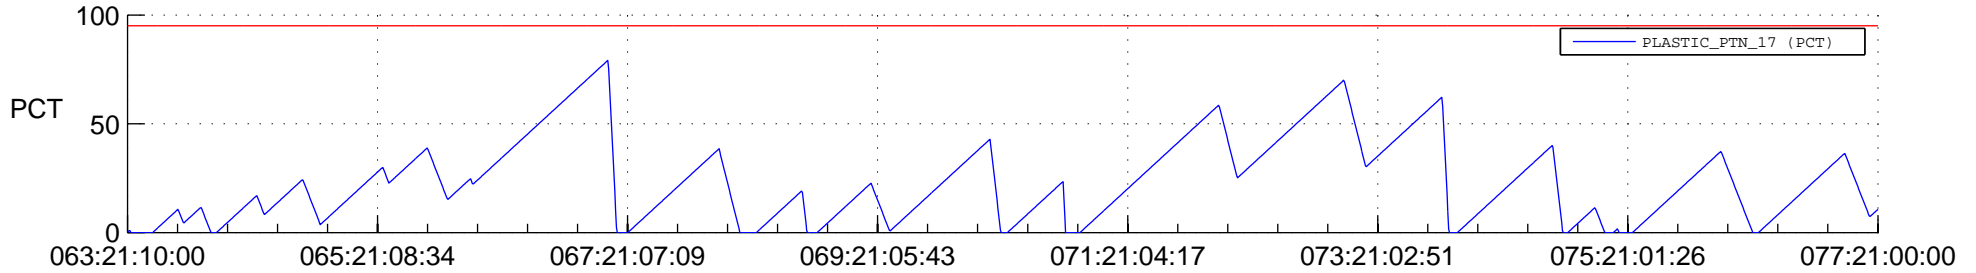

STEREO AHEAD SSR PCT Full Prediction

SWAVES_Percent_Full_Prediction

IMPACT_Percent_Full_Prediction

PLASTIC_Percent_Full_Prediction

Spacecraft_DownLink_Rate

Ground Time (2013:063:21:10:00.000 -2013:077:21:00:00.000)