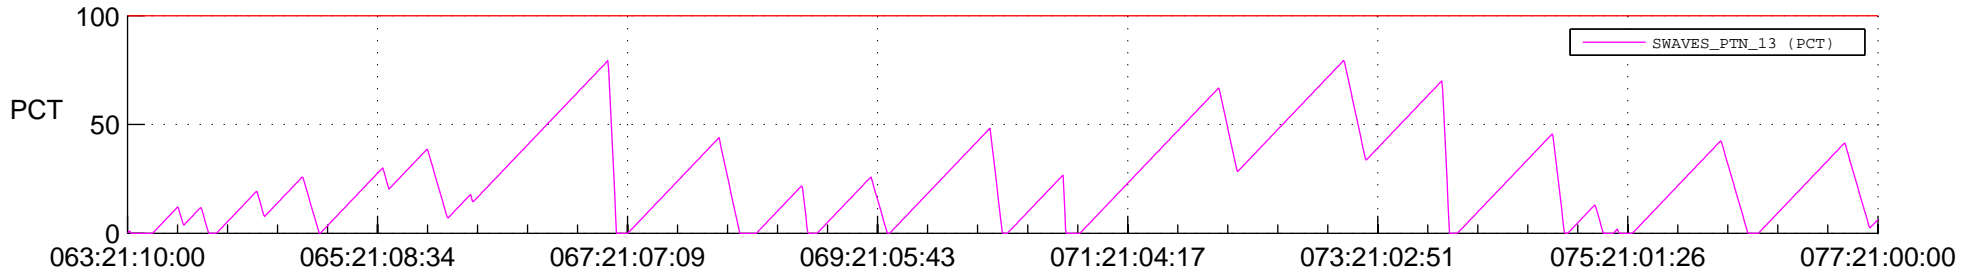

STEREO AHEAD SSR PCT Full Prediction

SWAVES_Percent_Full_Prediction

IMPACT_Percent_Full_Prediction

PLASTIC_Percent_Full_Prediction

Spacecraft_DownLink_Rate

Ground Time (2013:063:21:10:00.000 -2013:077:21:00:00.000)