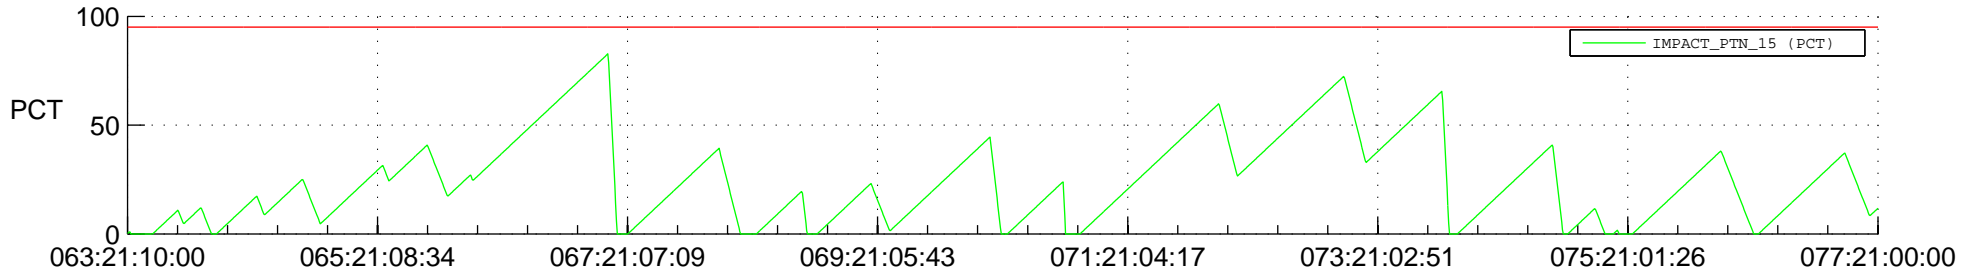

STEREO AHEAD SSR PCT Full Prediction

SWAVES_Percent_Full_Prediction

IMPACT_Percent_Full_Prediction

PLASTIC_Percent_Full_Prediction

Spacecraft_DownLink_Rate

Ground Time (2013:063:21:10:00.000 -2013:077:21:00:00.000)