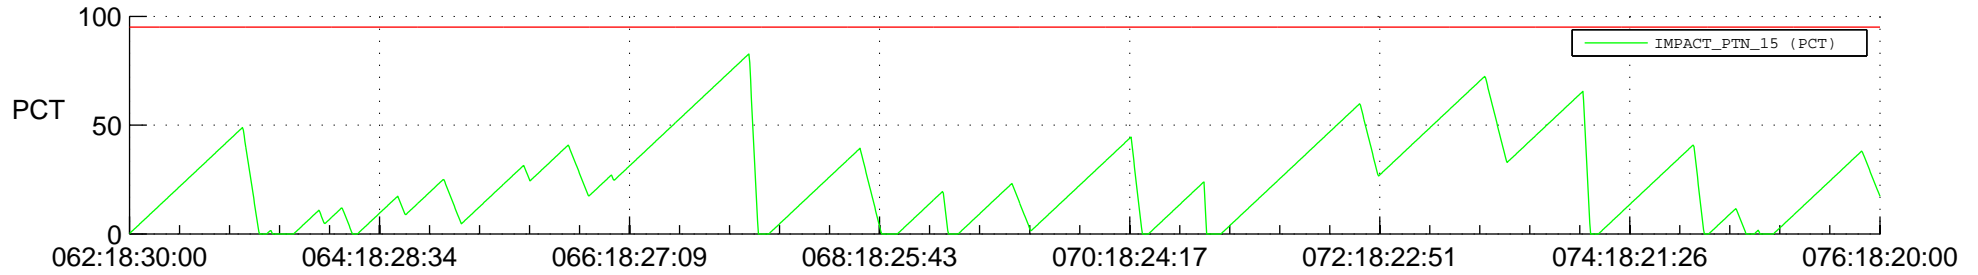

STEREO AHEAD SSR PCT Full Prediction

SWAVES_Percent_Full_Prediction

IMPACT_Percent_Full_Prediction

PLASTIC_Percent_Full_Prediction

Spacecraft_DownLink_Rate

Ground Time (2013:062:18:30:00.000 -2013:076:18:20:00.000)