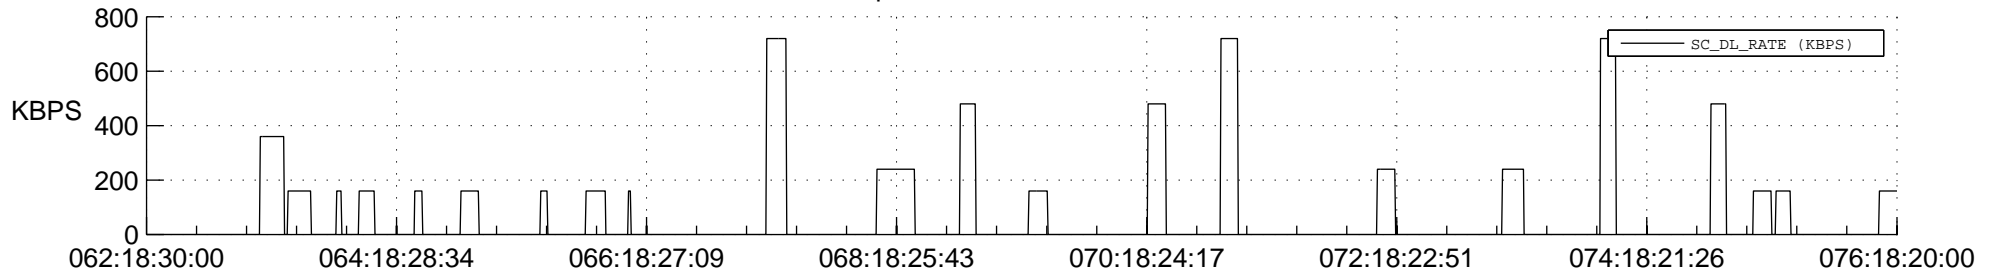

STEREO AHEAD SSR PCT Full Prediction

SWAVES_Percent_Full_Prediction

IMPACT_Percent_Full_Prediction

PLASTIC_Percent_Full_Prediction

Spacecraft_DownLink_Rate

Ground Time (2013:062:18:30:00.000 -2013:076:18:20:00.000)