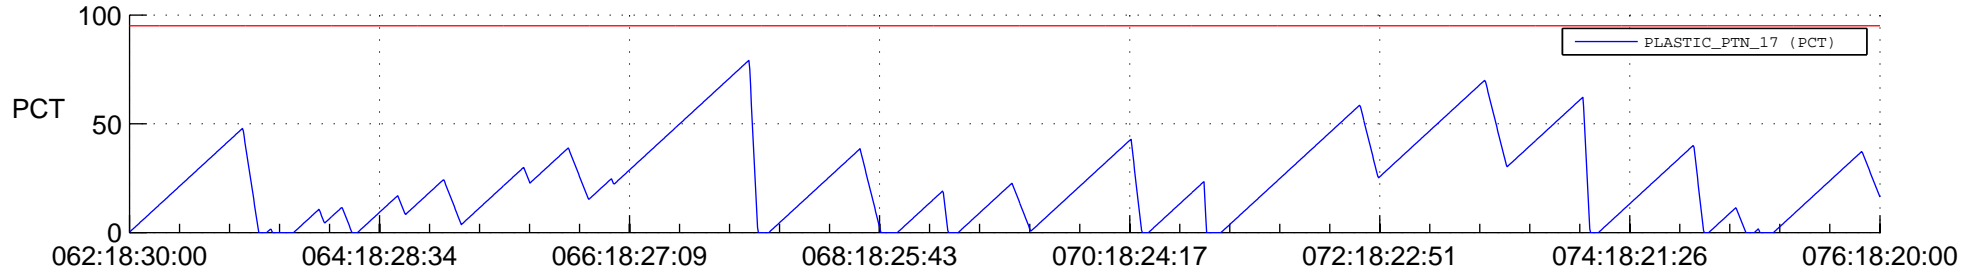

STEREO AHEAD SSR PCT Full Prediction

SWAVES_Percent_Full_Prediction

IMPACT_Percent_Full_Prediction

PLASTIC_Percent_Full_Prediction

Spacecraft_DownLink_Rate

Ground Time (2013:062:18:30:00.000 -2013:076:18:20:00.000)