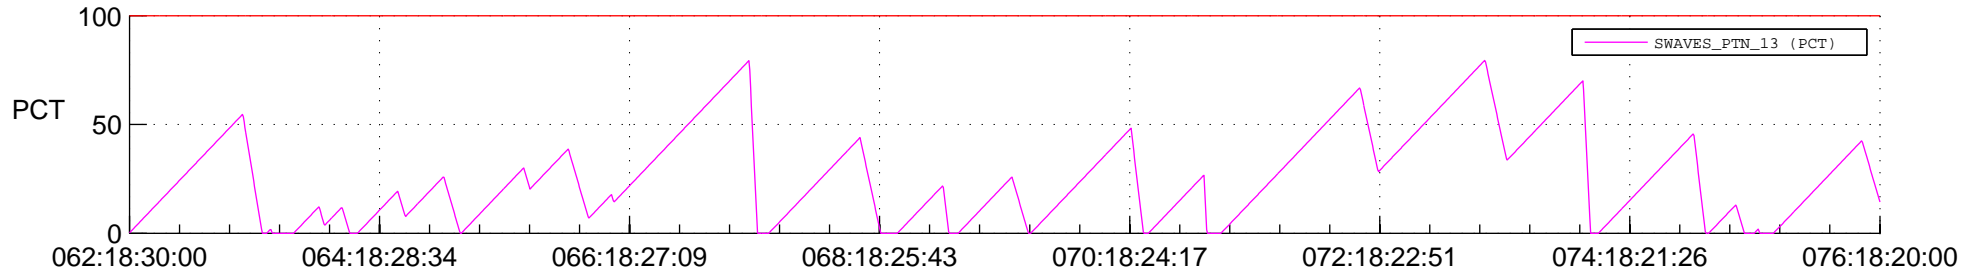

STEREO AHEAD SSR PCT Full Prediction

SWAVES_Percent_Full_Prediction

IMPACT_Percent_Full_Prediction

PLASTIC_Percent_Full_Prediction

Spacecraft_DownLink_Rate

Ground Time (2013:062:18:30:00.000 -2013:076:18:20:00.000)