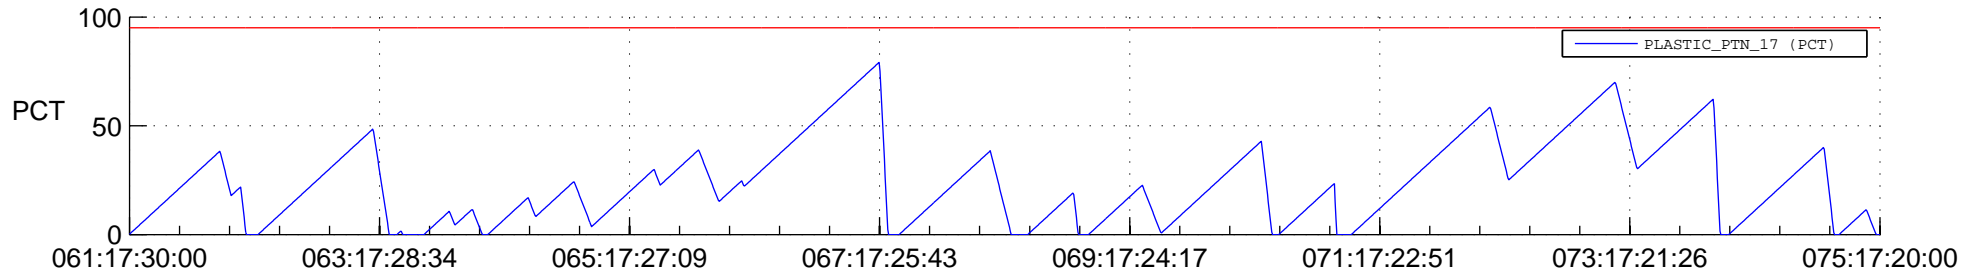

STEREO AHEAD SSR PCT Full Prediction

SWAVES_Percent_Full_Prediction

IMPACT_Percent_Full_Prediction

PLASTIC_Percent_Full_Prediction

Spacecraft_DownLink_Rate

Ground Time (2013:061:17:30:00.000 -2013:075:17:20:00.000)