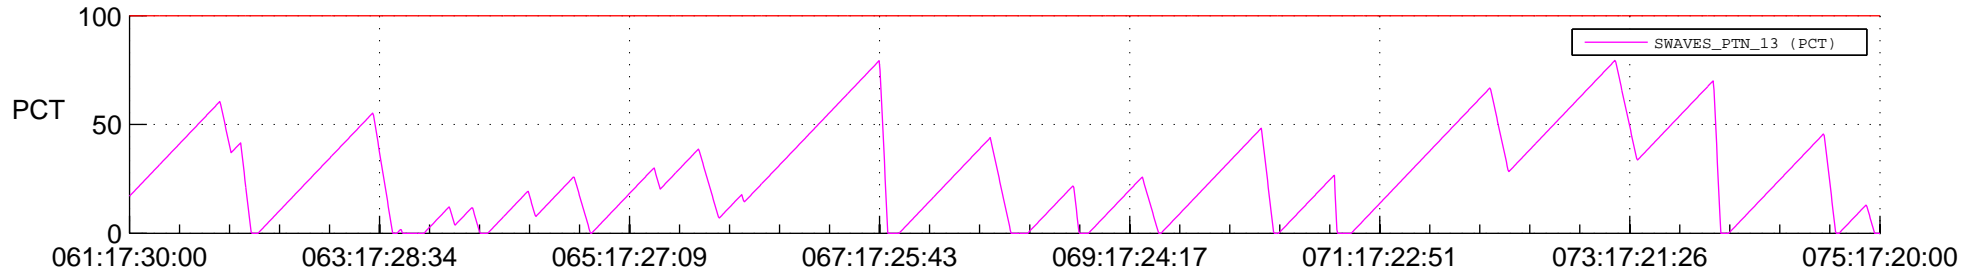

STEREO AHEAD SSR PCT Full Prediction

SWAVES_Percent_Full_Prediction

IMPACT_Percent_Full_Prediction

PLASTIC_Percent_Full_Prediction

Spacecraft_DownLink_Rate

Ground Time (2013:061:17:30:00.000 -2013:075:17:20:00.000)