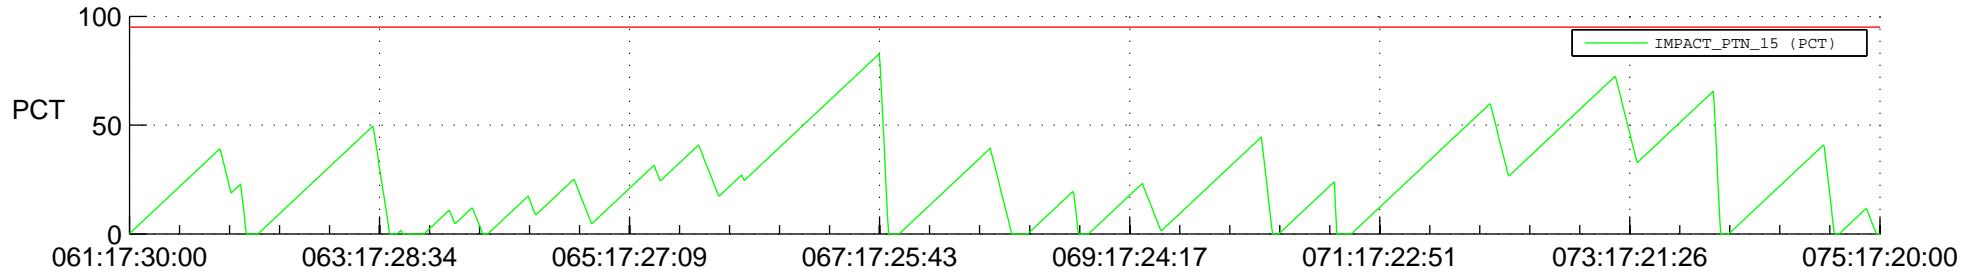

STEREO AHEAD SSR PCT Full Prediction

SWAVES_Percent_Full_Prediction

IMPACT_Percent_Full_Prediction

PLASTIC_Percent_Full_Prediction

Spacecraft_DownLink_Rate

Ground Time (2013:061:17:30:00.000 -2013:075:17:20:00.000)