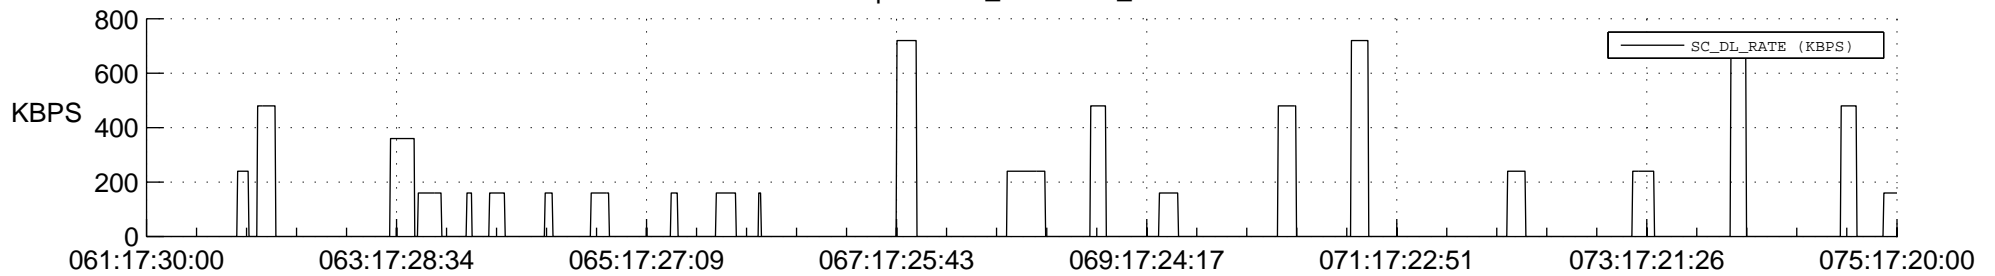

STEREO AHEAD SSR PCT Full Prediction

SWAVES_Percent_Full_Prediction

IMPACT_Percent_Full_Prediction

PLASTIC_Percent_Full_Prediction

Spacecraft_DownLink_Rate

Ground Time (2013:061:17:30:00.000 -2013:075:17:20:00.000)