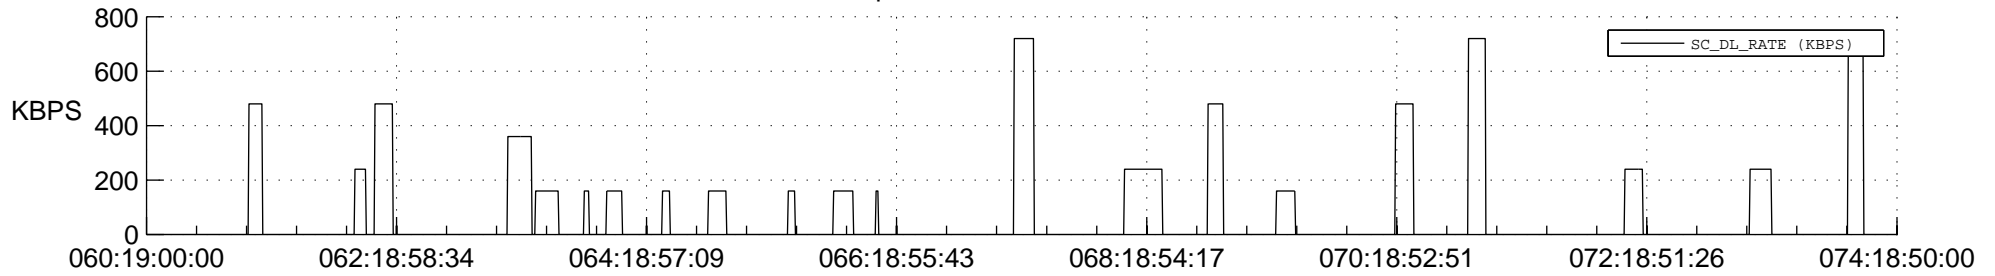

STEREO AHEAD SSR PCT Full Prediction

SWAVES_Percent_Full_Prediction

IMPACT_Percent_Full_Prediction

PLASTIC_Percent_Full_Prediction

Spacecraft_DownLink_Rate

Ground Time (2013:060:19:00:00.000 -2013:074:18:50:00.000)