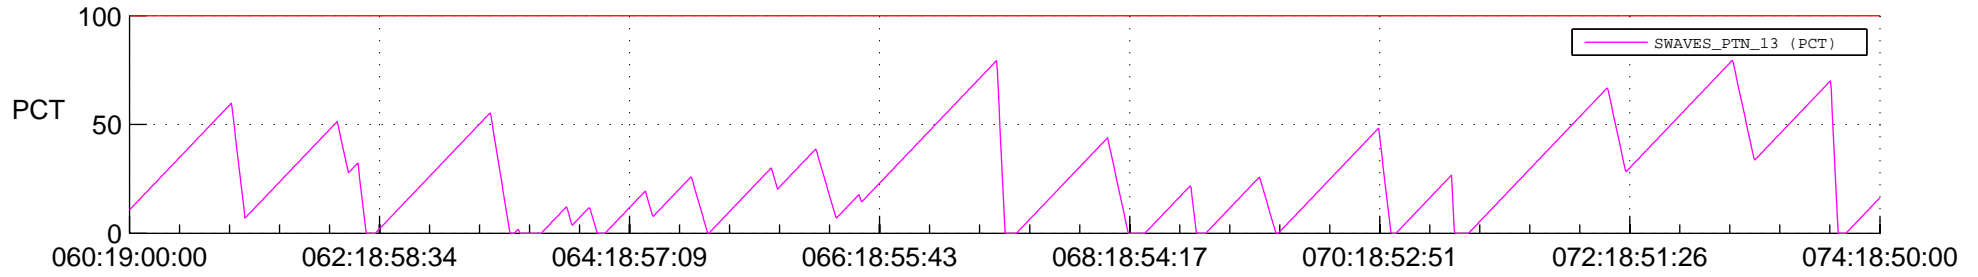

STEREO AHEAD SSR PCT Full Prediction

SWAVES_Percent_Full_Prediction

IMPACT_Percent_Full_Prediction

PLASTIC_Percent_Full_Prediction

Spacecraft_DownLink_Rate

Ground Time (2013:060:19:00:00.000 -2013:074:18:50:00.000)