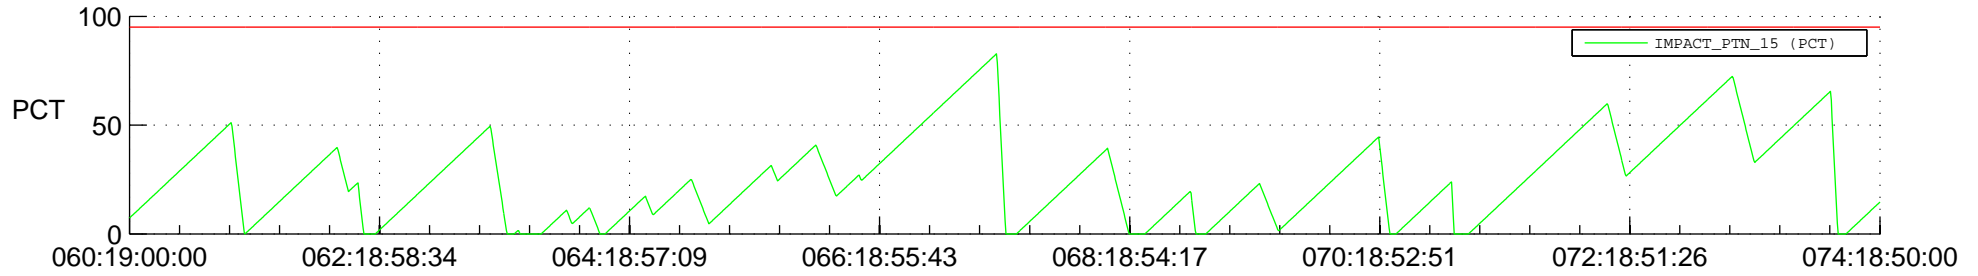

STEREO AHEAD SSR PCT Full Prediction

SWAVES_Percent_Full_Prediction

IMPACT_Percent_Full_Prediction

PLASTIC_Percent_Full_Prediction

Spacecraft_DownLink_Rate

Ground Time (2013:060:19:00:00.000 -2013:074:18:50:00.000)