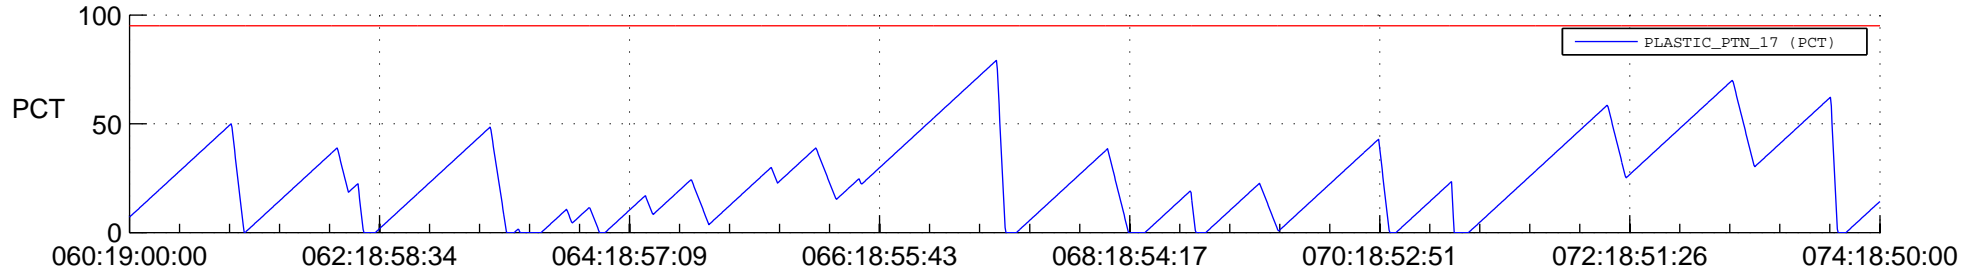

STEREO AHEAD SSR PCT Full Prediction

SWAVES_Percent_Full_Prediction

IMPACT_Percent_Full_Prediction

PLASTIC_Percent_Full_Prediction

Spacecraft_DownLink_Rate

Ground Time (2013:060:19:00:00.000 -2013:074:18:50:00.000)