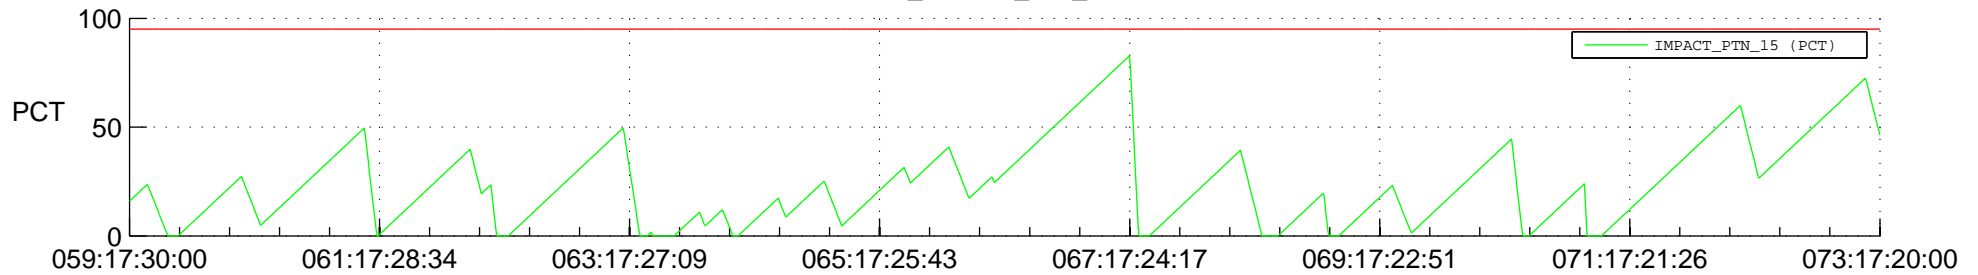

IMPACT_Percent_Full_Prediction