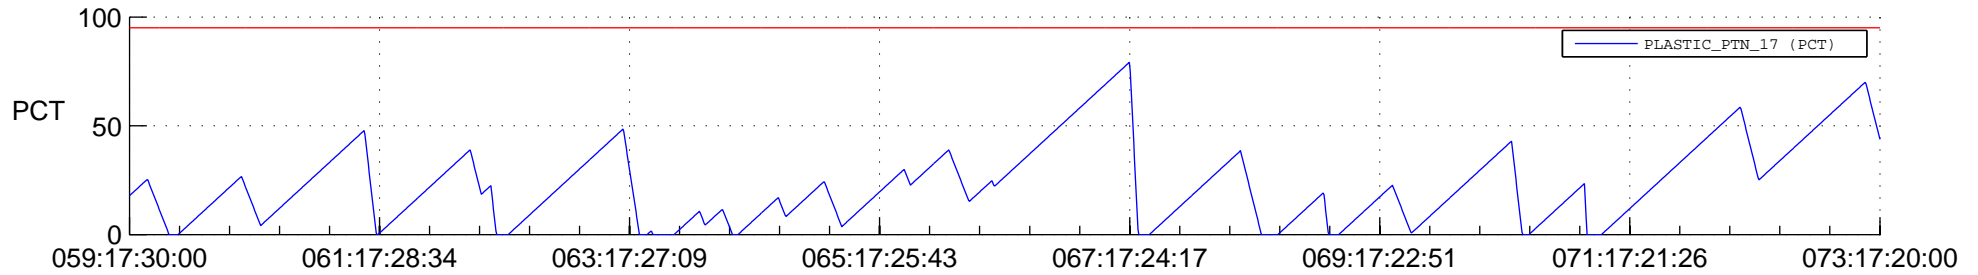

PLASTIC_Percent_Full_Prediction