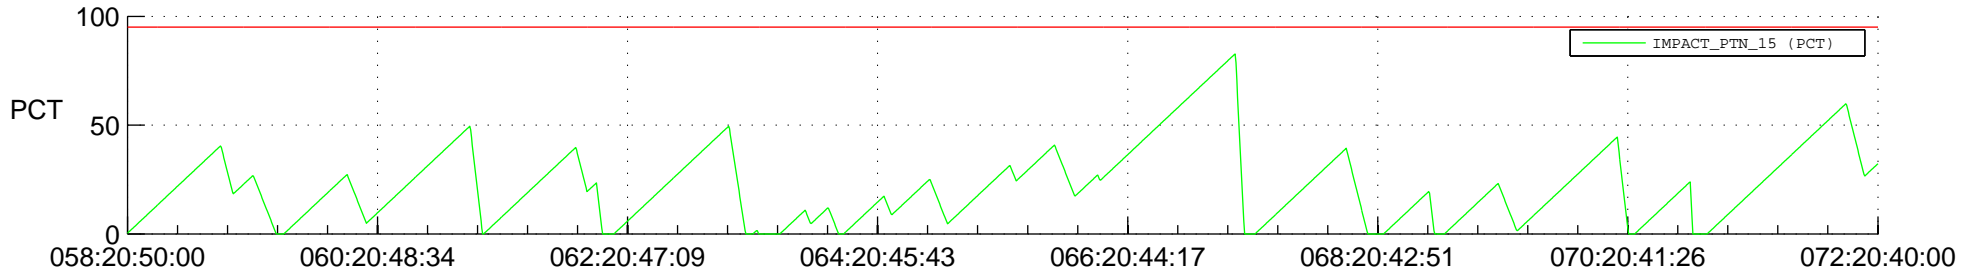

IMPACT_Percent_Full_Prediction