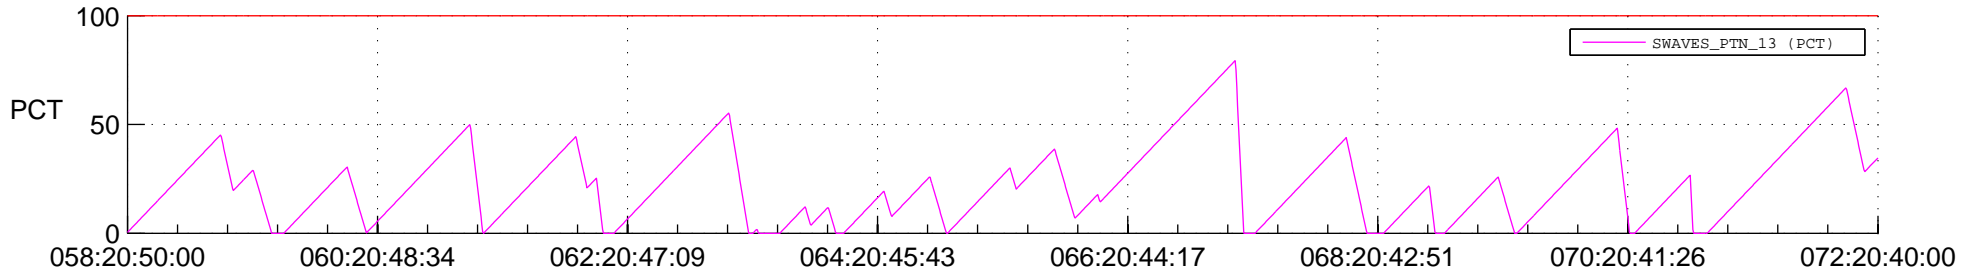

# STEREO AHEAD SSR PCT Full Prediction

## SWAVES\_Percent\_Full\_Prediction

## Spacecraft\_DownLink\_Rate

Ground Time (2013:058:20:50:00.000 -2013:072:20:40:00.000)