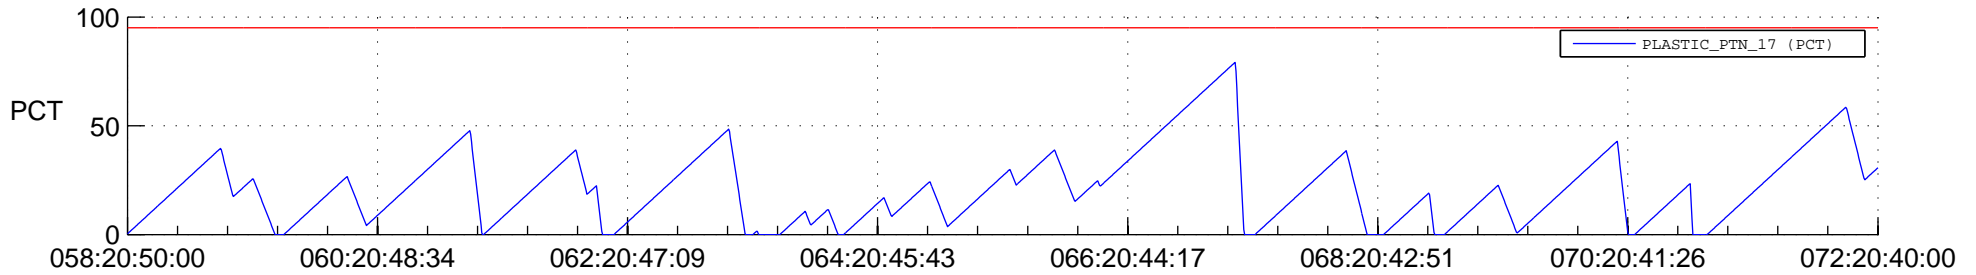

# STEREO AHEAD SSR PCT Full Prediction

## SWAVES\_Percent\_Full\_Prediction

## Spacecraft\_DownLink\_Rate

Ground Time (2013:058:20:50:00.000 -2013:072:20:40:00.000)