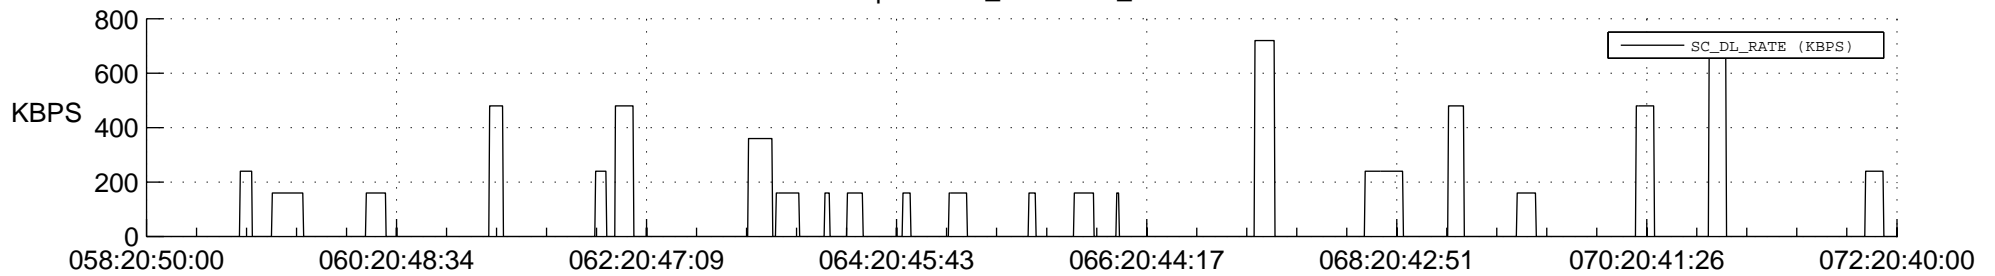

## Spacecraft\_DownLink\_Rate

Ground Time (2013:058:20:50:00.000 -2013:072:20:40:00.000)