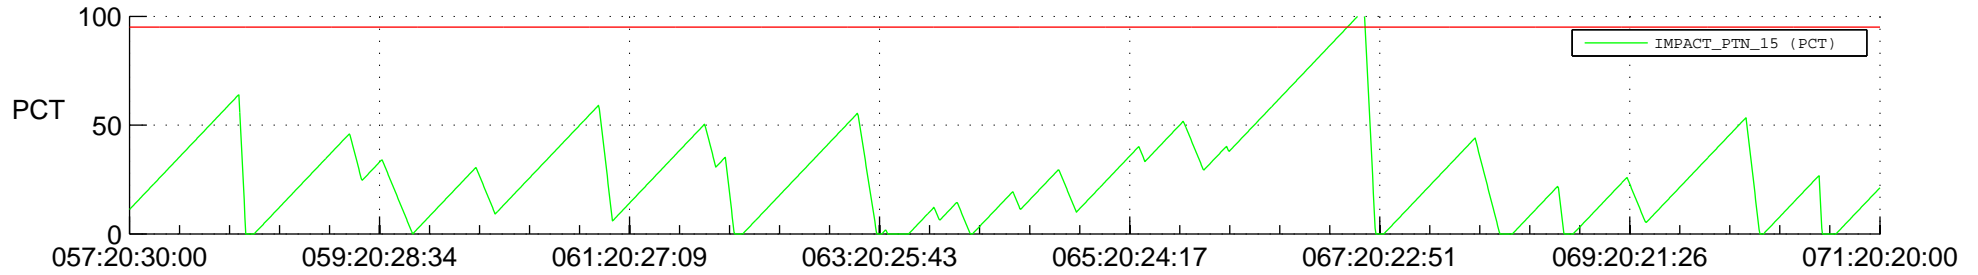

STEREO AHEAD SSR PCT Full Prediction

SWAVES_Percent_Full_Prediction

IMPACT_Percent_Full_Prediction

PLASTIC_Percent_Full_Prediction

Spacecraft_DownLink_Rate

Ground Time (2013:057:20:30:00.000 -2013:071:20:20:00.000)