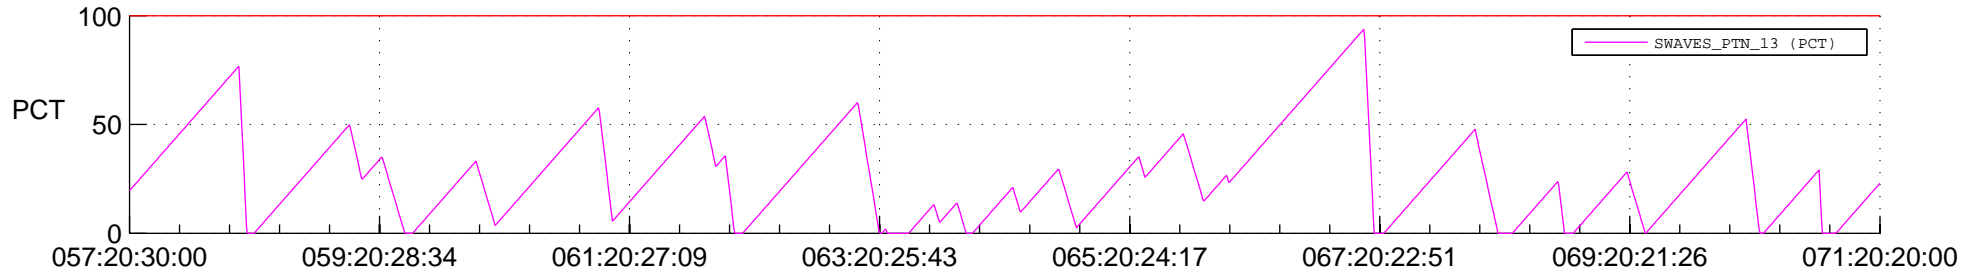

STEREO AHEAD SSR PCT Full Prediction

SWAVES_Percent_Full_Prediction

IMPACT_Percent_Full_Prediction

PLASTIC_Percent_Full_Prediction

Spacecraft_DownLink_Rate

Ground Time (2013:057:20:30:00.000 -2013:071:20:20:00.000)