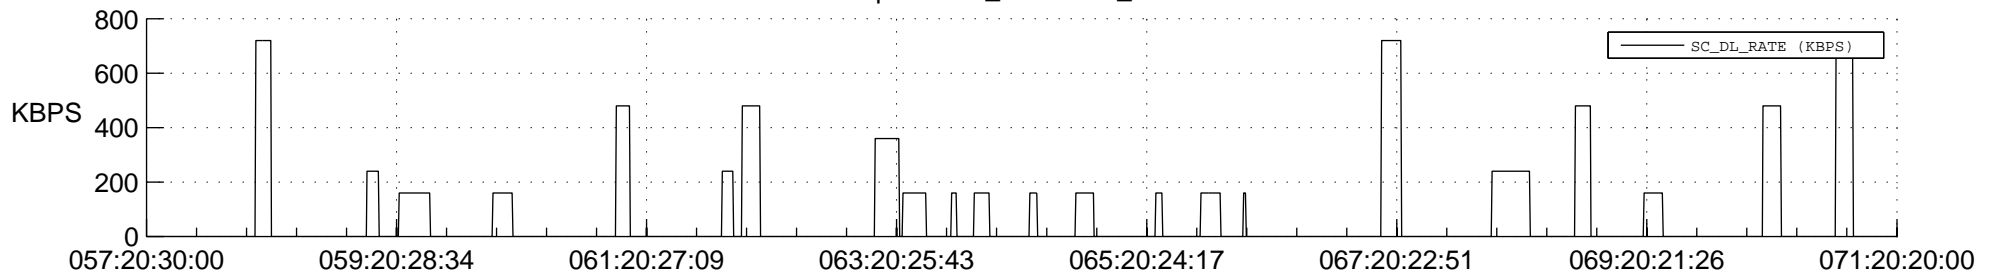

STEREO AHEAD SSR PCT Full Prediction

SWAVES_Percent_Full_Prediction

IMPACT_Percent_Full_Prediction

PLASTIC_Percent_Full_Prediction

Spacecraft_DownLink_Rate

Ground Time (2013:057:20:30:00.000 -2013:071:20:20:00.000)