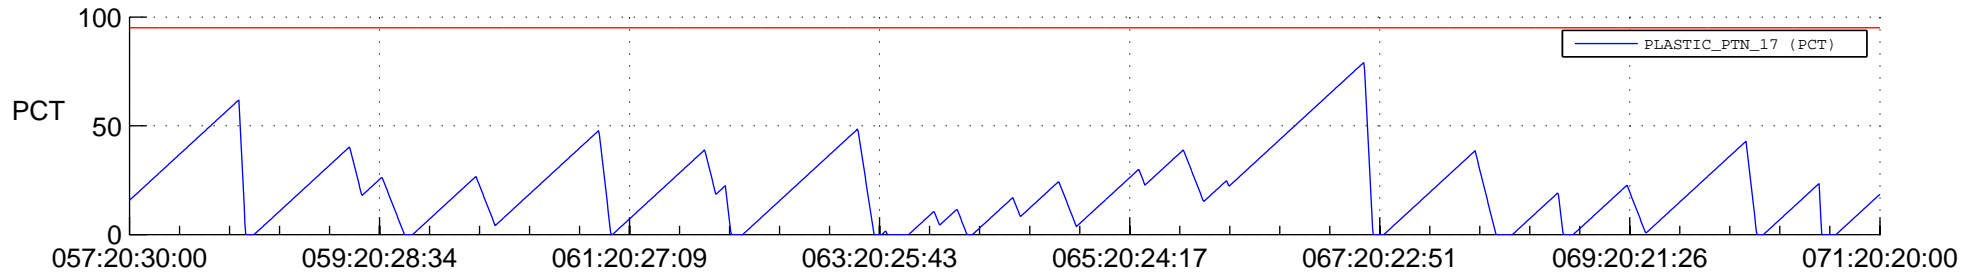

STEREO AHEAD SSR PCT Full Prediction

SWAVES_Percent_Full_Prediction

IMPACT_Percent_Full_Prediction

PLASTIC_Percent_Full_Prediction

Spacecraft_DownLink_Rate

Ground Time (2013:057:20:30:00.000 -2013:071:20:20:00.000)