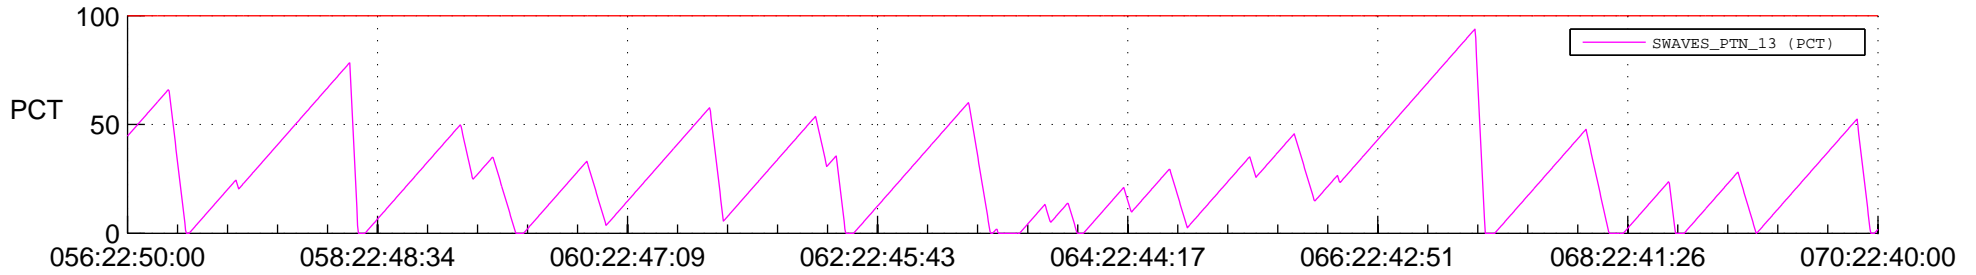

STEREO AHEAD SSR PCT Full Prediction

SWAVES_Percent_Full_Prediction

IMPACT_Percent_Full_Prediction

PLASTIC_Percent_Full_Prediction

Spacecraft_DownLink_Rate

Ground Time (2013:056:22:50:00.000 -2013:070:22:40:00.000)