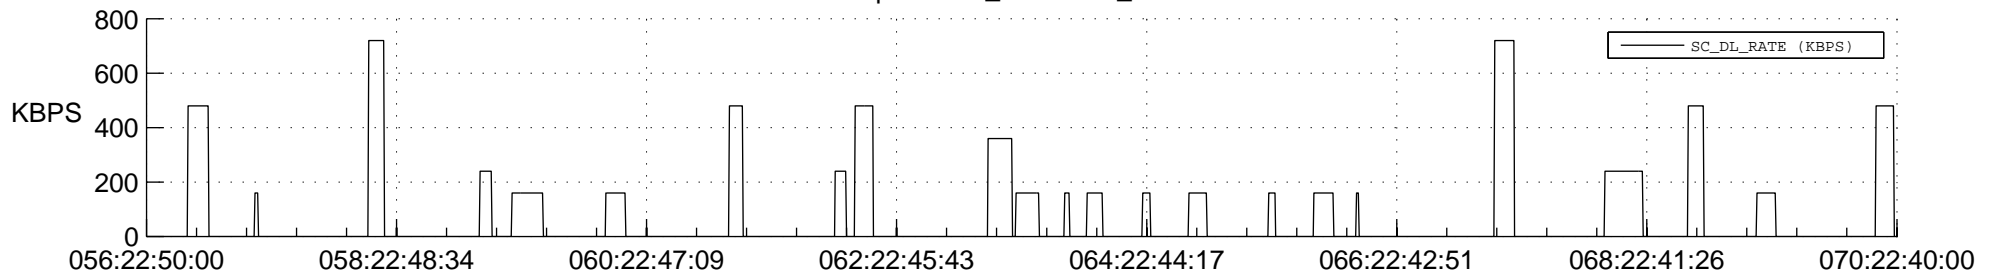

STEREO AHEAD SSR PCT Full Prediction

SWAVES_Percent_Full_Prediction

IMPACT_Percent_Full_Prediction

PLASTIC_Percent_Full_Prediction

Spacecraft_DownLink_Rate

Ground Time (2013:056:22:50:00.000 -2013:070:22:40:00.000)