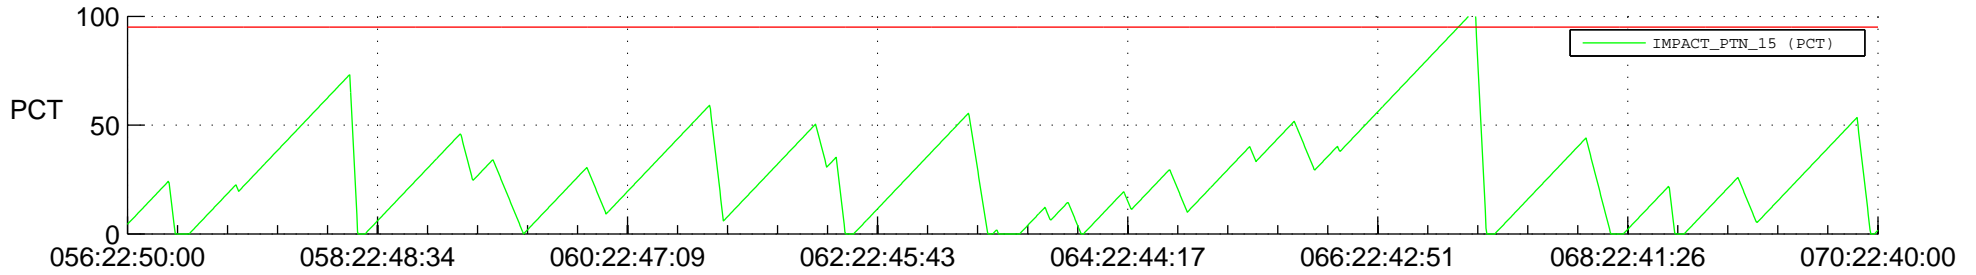

STEREO AHEAD SSR PCT Full Prediction

SWAVES_Percent_Full_Prediction

IMPACT_Percent_Full_Prediction

PLASTIC_Percent_Full_Prediction

Spacecraft_DownLink_Rate

Ground Time (2013:056:22:50:00.000 -2013:070:22:40:00.000)