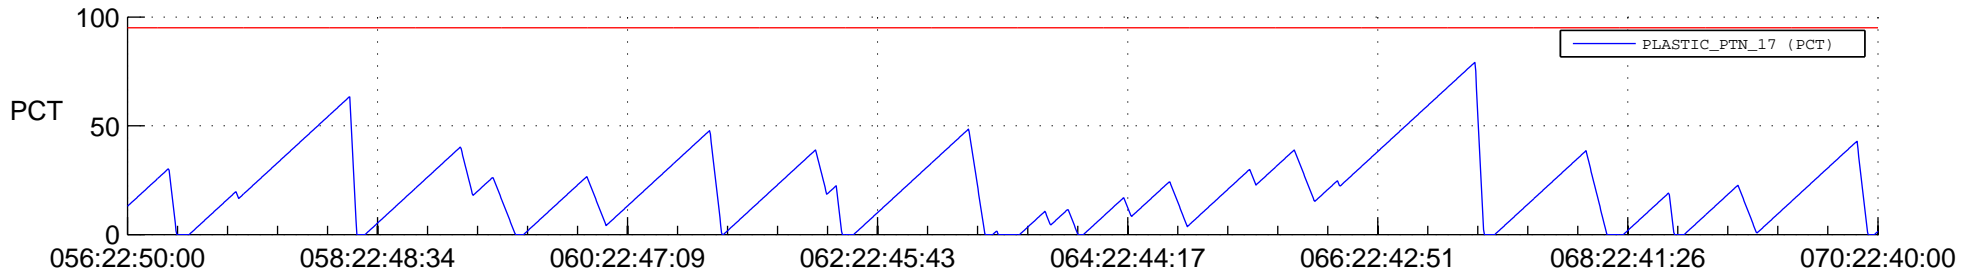

STEREO AHEAD SSR PCT Full Prediction

SWAVES_Percent_Full_Prediction

IMPACT_Percent_Full_Prediction

PLASTIC_Percent_Full_Prediction

Spacecraft_DownLink_Rate

Ground Time (2013:056:22:50:00.000 -2013:070:22:40:00.000)