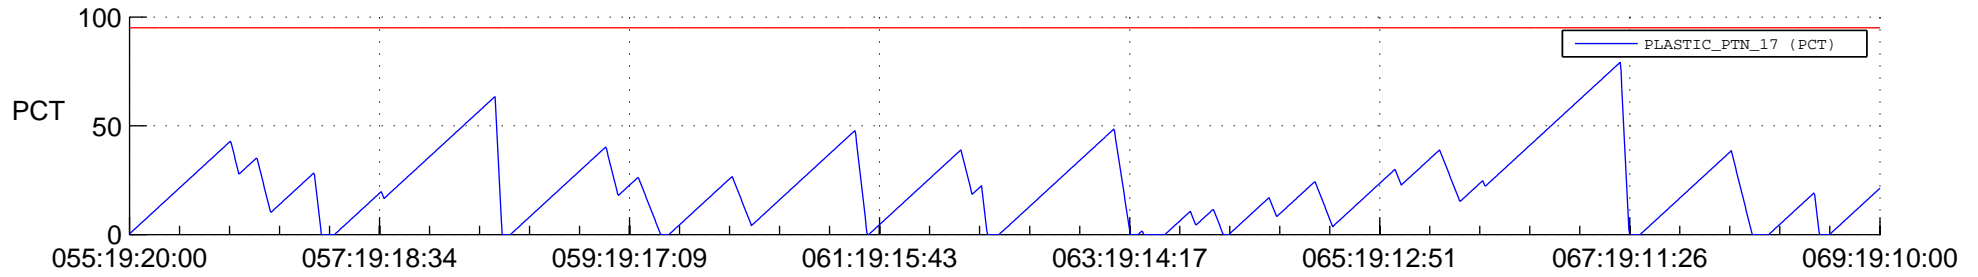

PLASTIC_Percent_Full_Prediction