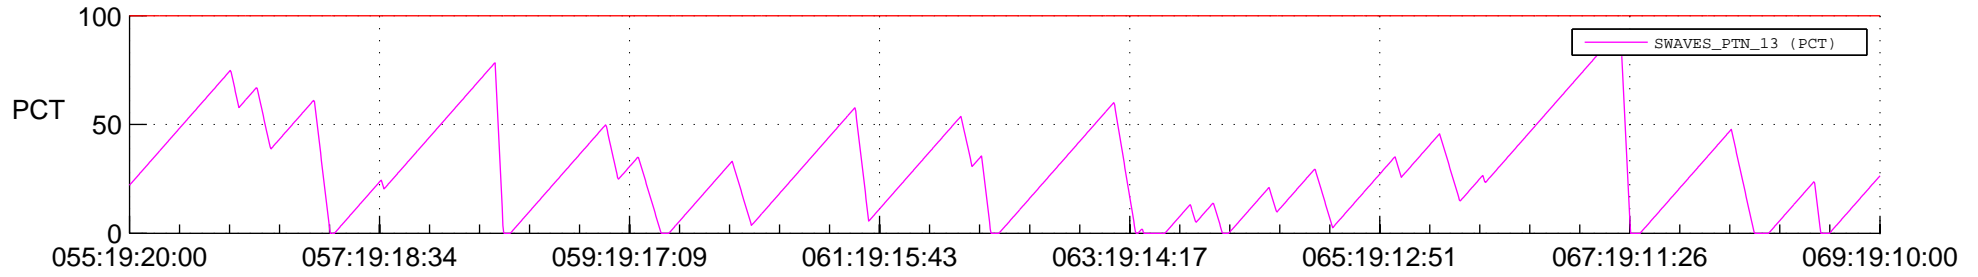

# STEREO AHEAD SSR PCT Full Prediction

## SWAVES\_Percent\_Full\_Prediction