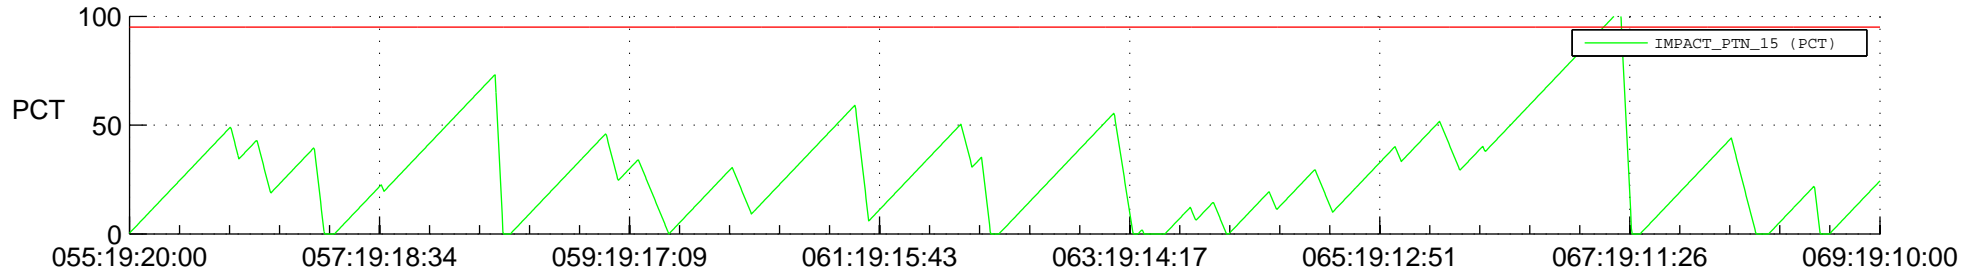

IMPACT_Percent_Full_Prediction