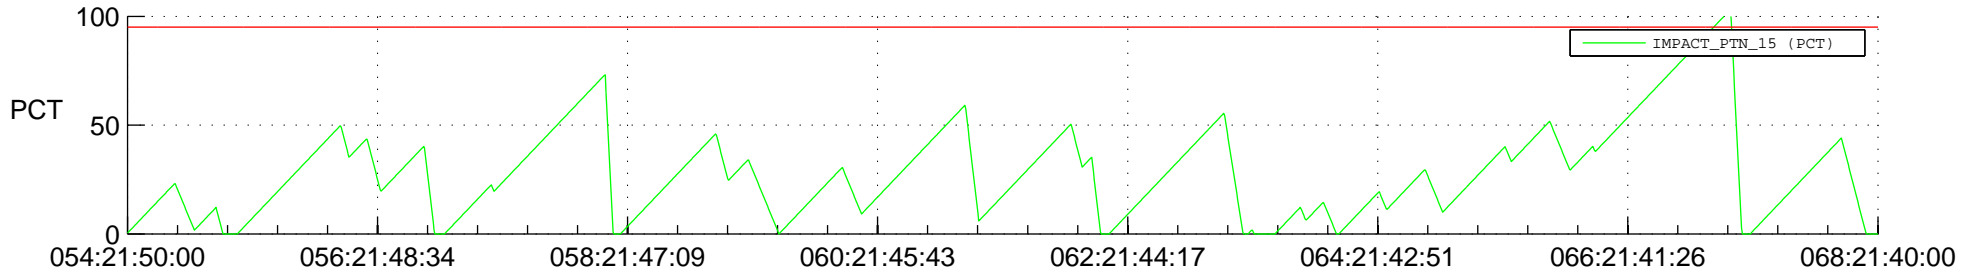

STEREO AHEAD SSR PCT Full Prediction

SWAVES_Percent_Full_Prediction

IMPACT_Percent_Full_Prediction

PLASTIC_Percent_Full_Prediction

Spacecraft_DownLink_Rate