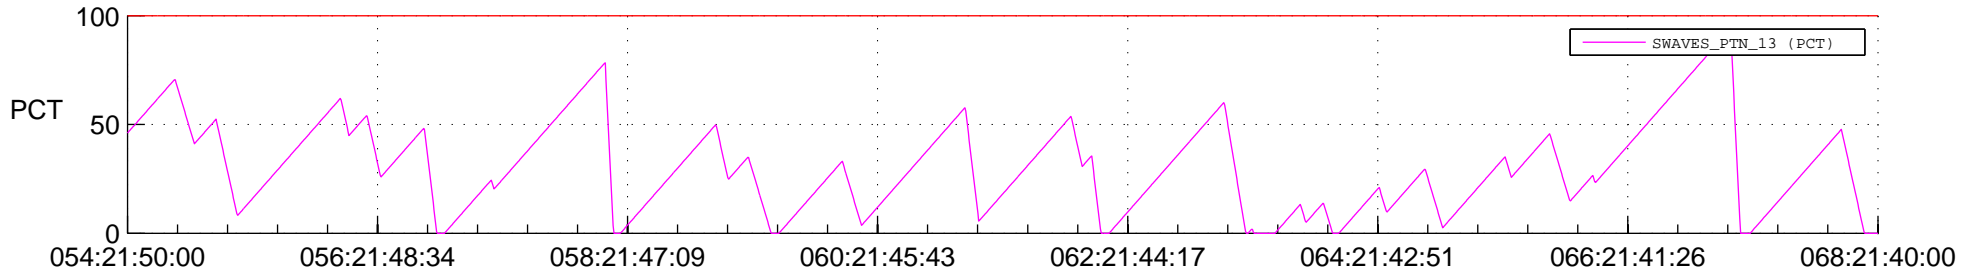

STEREO AHEAD SSR PCT Full Prediction

SWAVES_Percent_Full_Prediction

IMPACT_Percent_Full_Prediction

PLASTIC_Percent_Full_Prediction

Spacecraft_DownLink_Rate