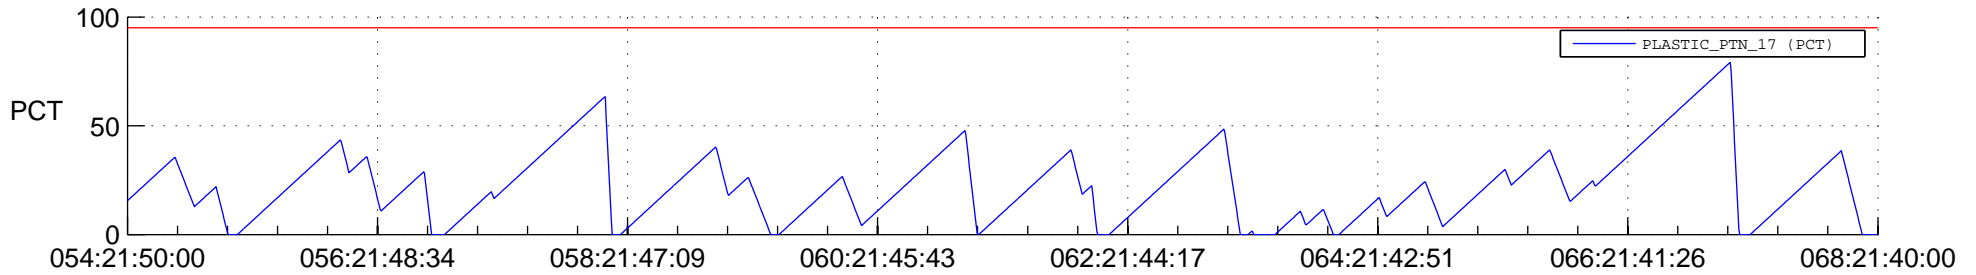

STEREO AHEAD SSR PCT Full Prediction

SWAVES_Percent_Full_Prediction

IMPACT_Percent_Full_Prediction

PLASTIC_Percent_Full_Prediction

Spacecraft_DownLink_Rate