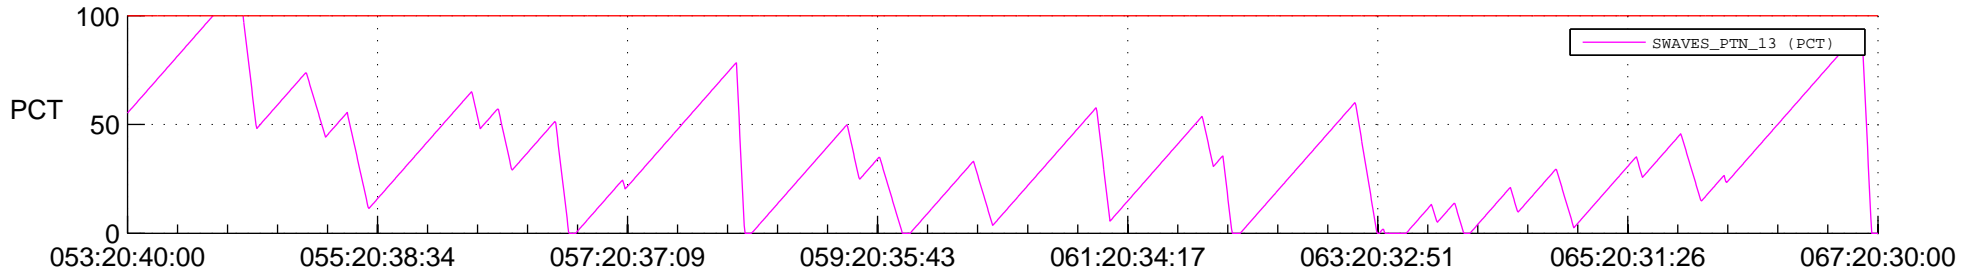

STEREO AHEAD SSR PCT Full Prediction

SWAVES_Percent_Full_Prediction