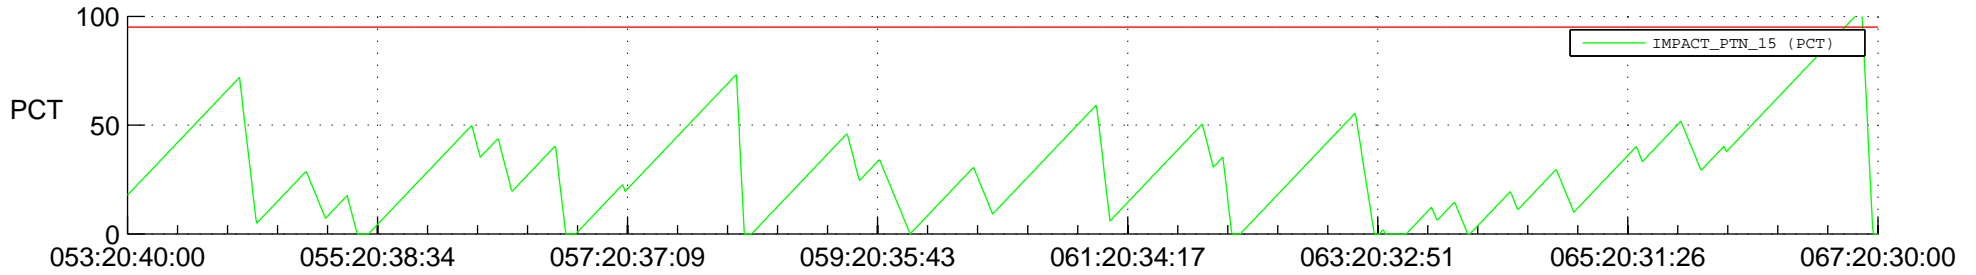

IMPACT_Percent_Full_Prediction