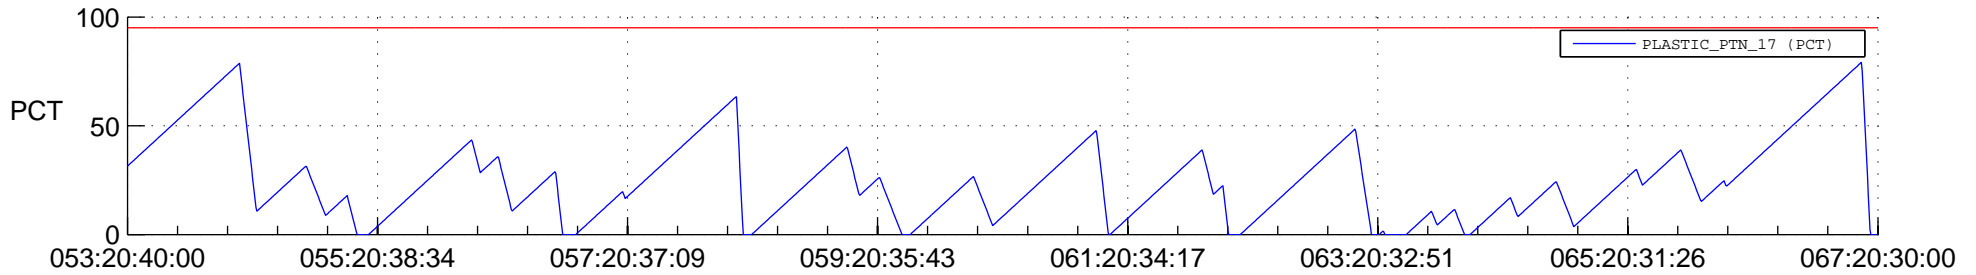

# STEREO AHEAD SSR PCT Full Prediction

## SWAVES\_Percent\_Full\_Prediction

## Spacecraft\_DownLink\_Rate

Ground Time (2013:053:20:40:00.000 -2013:067:20:30:00.000)