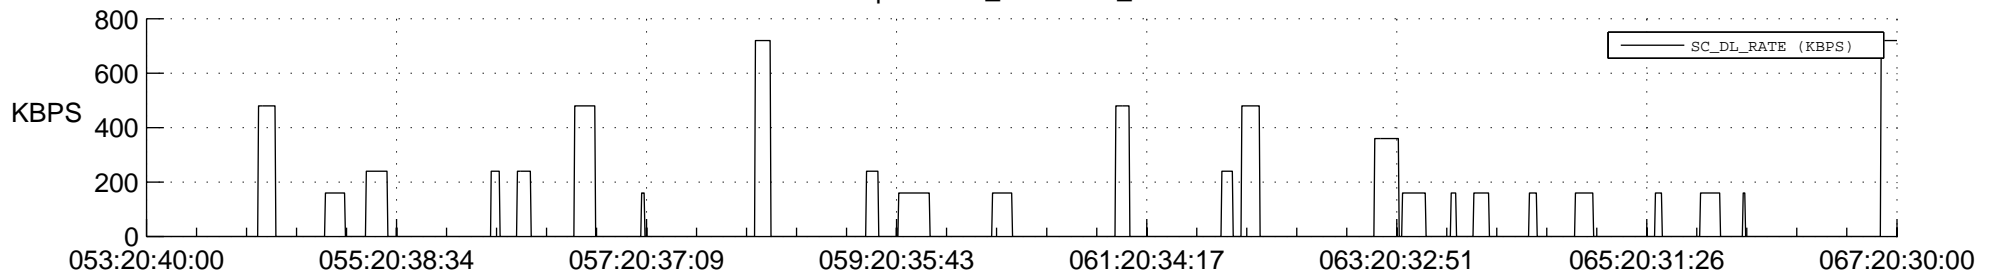

## Spacecraft\_DownLink\_Rate

Ground Time (2013:053:20:40:00.000 -2013:067:20:30:00.000)