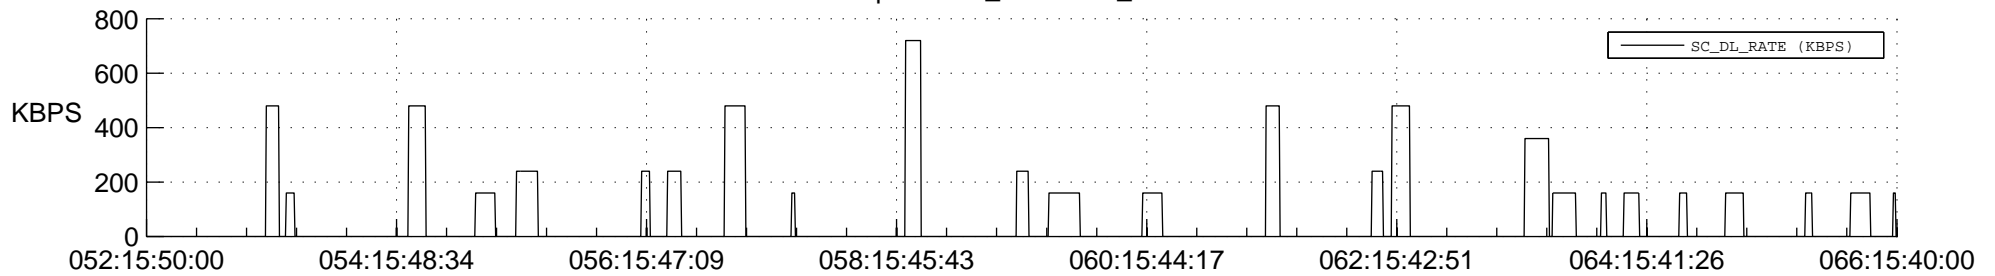

## Spacecraft\_DownLink\_Rate

Ground Time (2013:052:15:50:00.000 -2013:066:15:40:00.000)