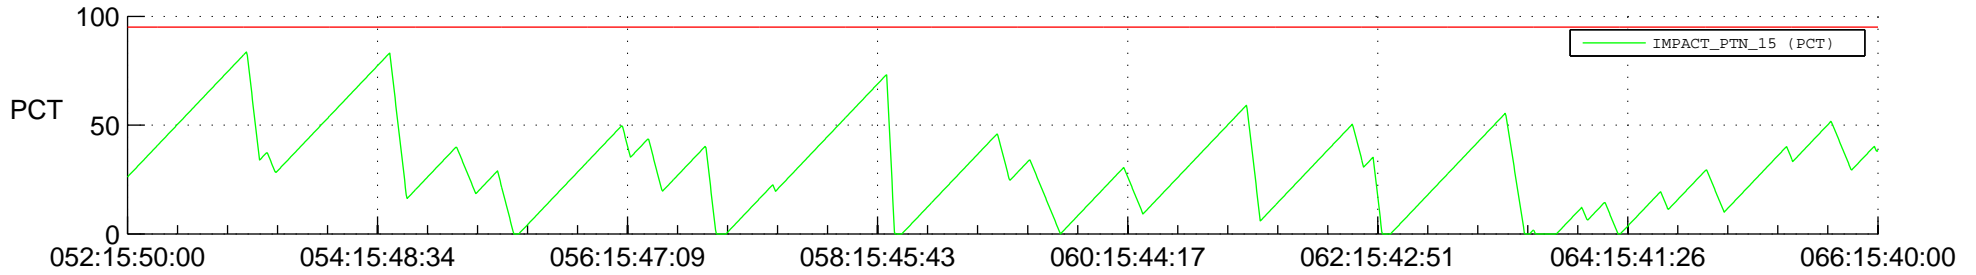

IMPACT_Percent_Full_Prediction