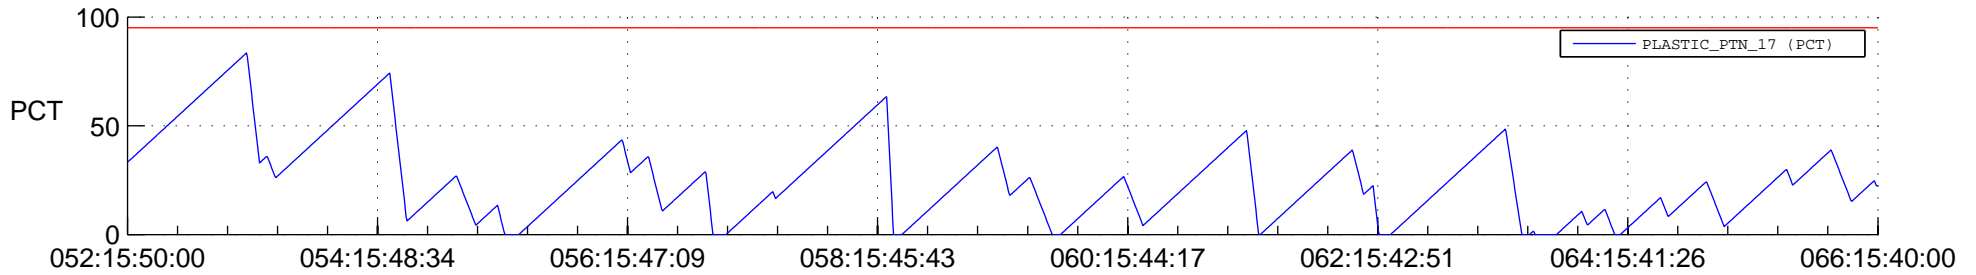

# STEREO AHEAD SSR PCT Full Prediction

## SWAVES\_Percent\_Full\_Prediction

## Spacecraft\_DownLink\_Rate

Ground Time (2013:052:15:50:00.000 -2013:066:15:40:00.000)