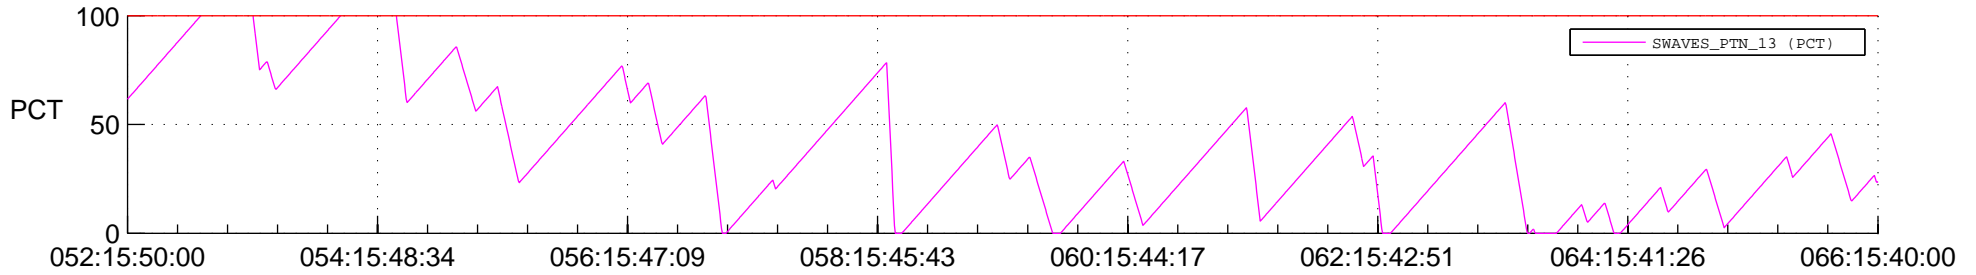

# STEREO AHEAD SSR PCT Full Prediction

## SWAVES\_Percent\_Full\_Prediction

## Spacecraft\_DownLink\_Rate

Ground Time (2013:052:15:50:00.000 -2013:066:15:40:00.000)