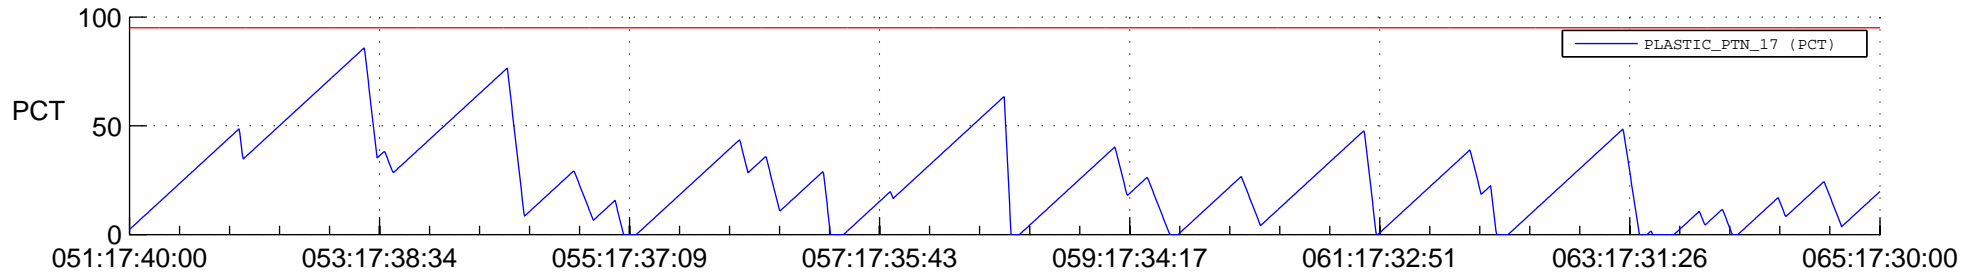

# STEREO AHEAD SSR PCT Full Prediction

## SWAVES\_Percent\_Full\_Prediction

## Spacecraft\_DownLink\_Rate

Ground Time (2013:051:17:40:00.000 -2013:065:17:30:00.000)