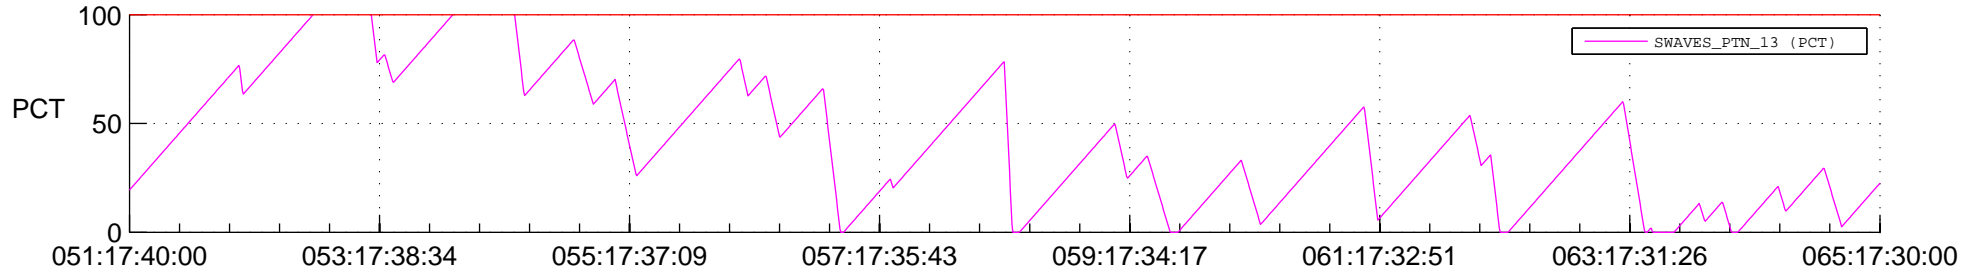

# STEREO AHEAD SSR PCT Full Prediction

## SWAVES\_Percent\_Full\_Prediction

## Spacecraft\_DownLink\_Rate

Ground Time (2013:051:17:40:00.000 -2013:065:17:30:00.000)