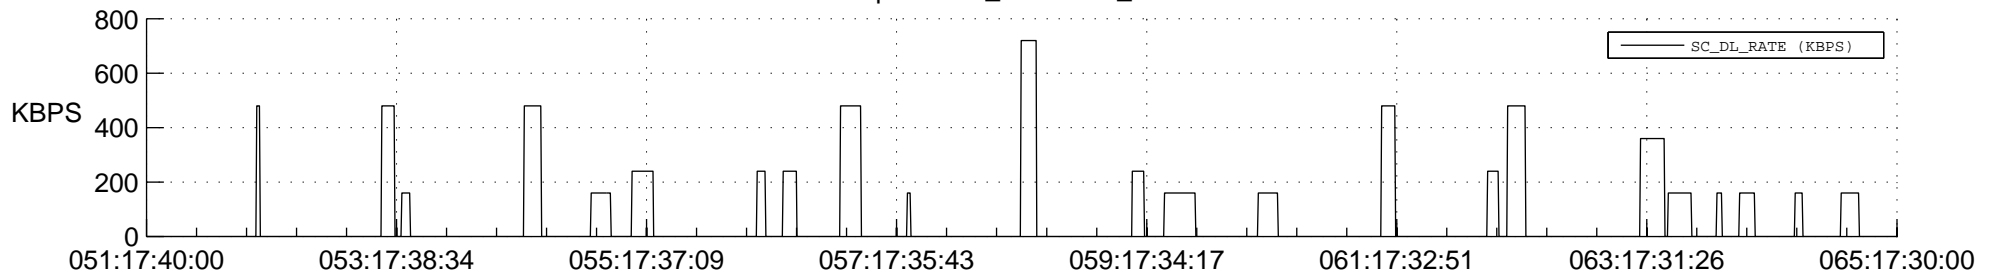

## Spacecraft\_DownLink\_Rate

Ground Time (2013:051:17:40:00.000 -2013:065:17:30:00.000)