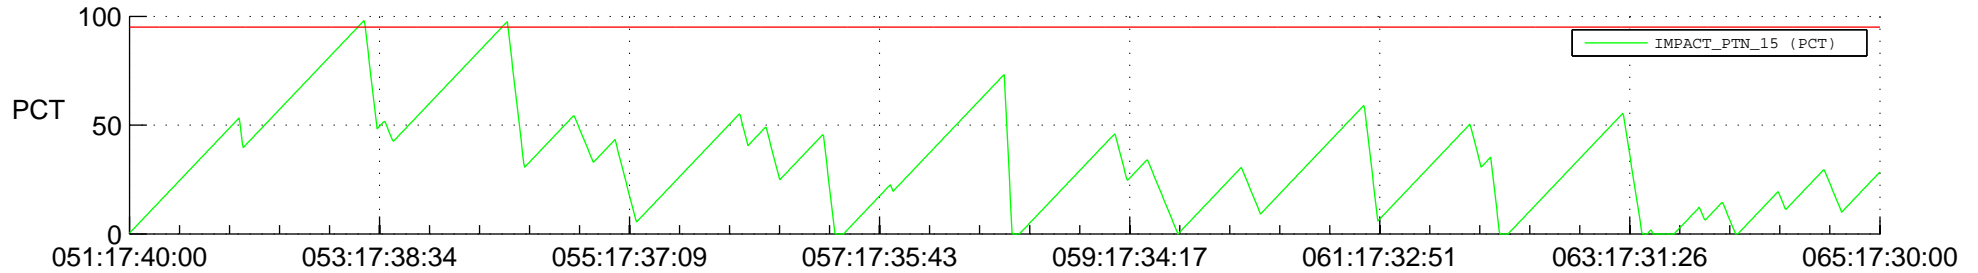

IMPACT_Percent_Full_Prediction