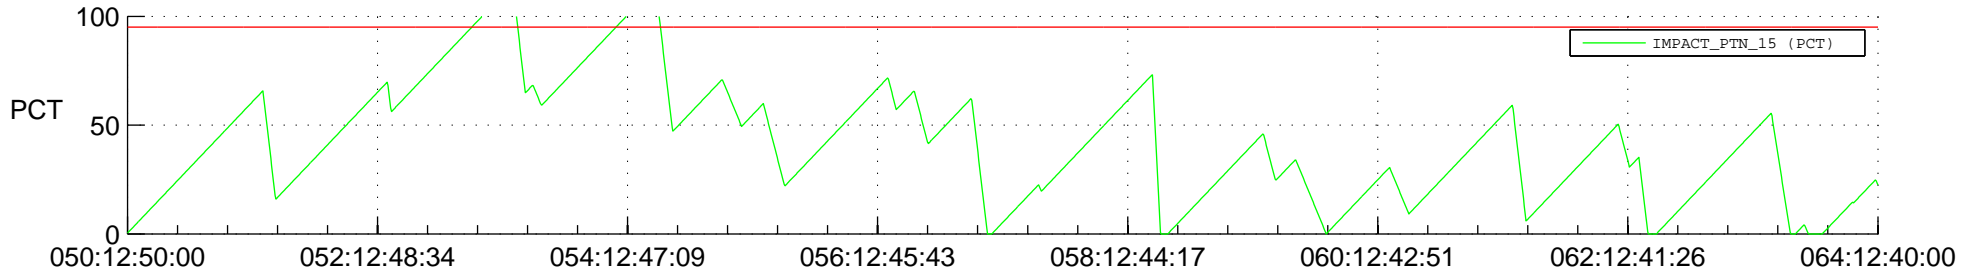

IMPACT_Percent_Full_Prediction