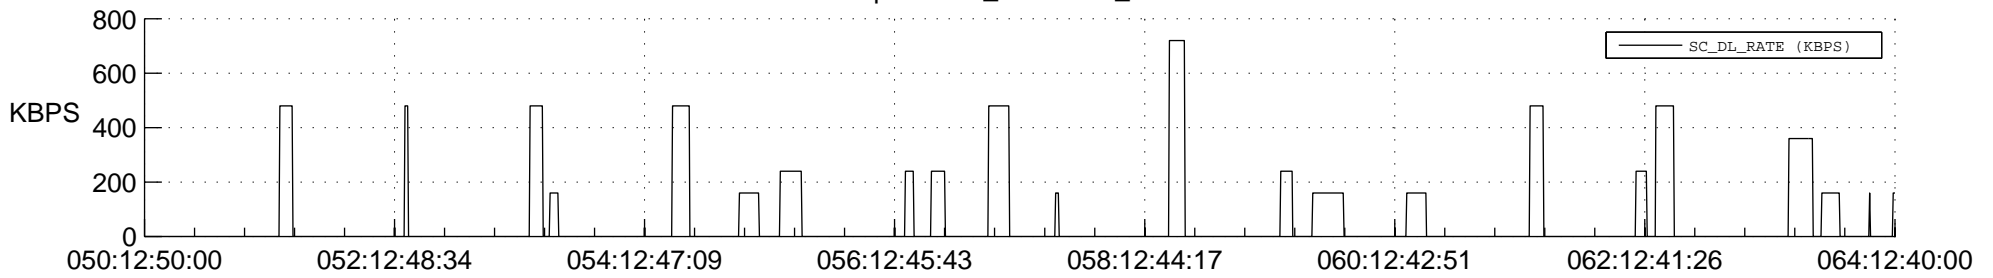

## Spacecraft\_DownLink\_Rate

Ground Time (2013:050:12:50:00.000 -2013:064:12:40:00.000)