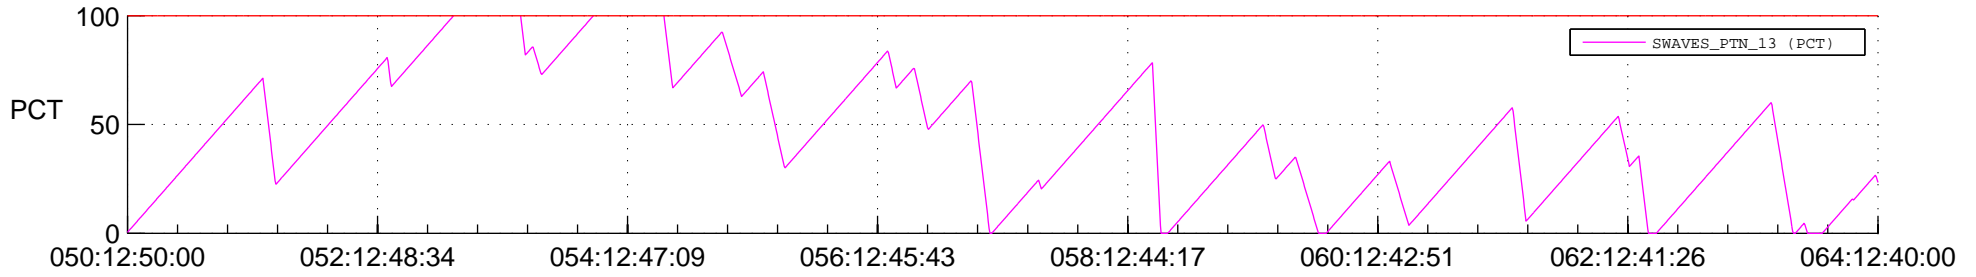

## SWAVES\_Percent\_Full\_Prediction

## Spacecraft\_DownLink\_Rate

Ground Time (2013:050:12:50:00.000 -2013:064:12:40:00.000)