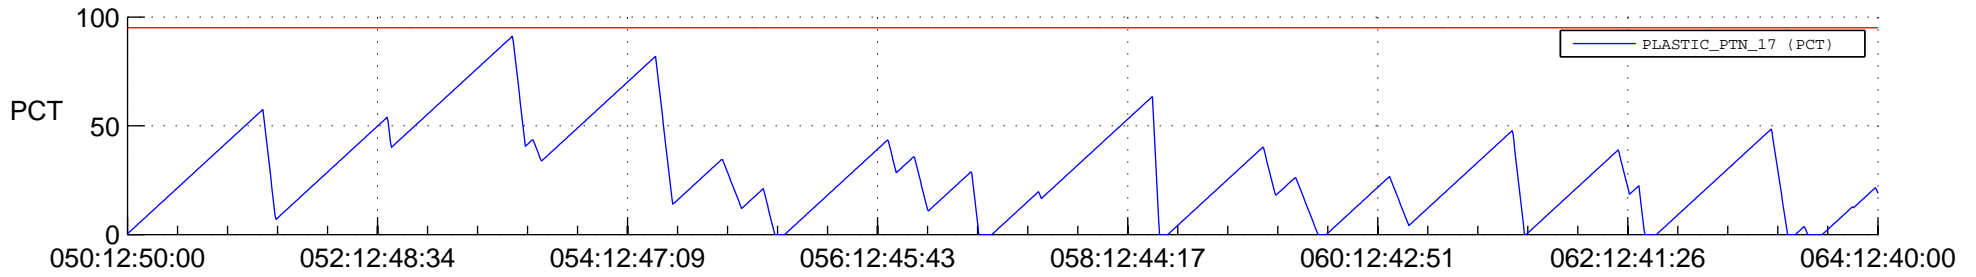

## SWAVES\_Percent\_Full\_Prediction

## Spacecraft\_DownLink\_Rate

Ground Time (2013:050:12:50:00.000 -2013:064:12:40:00.000)