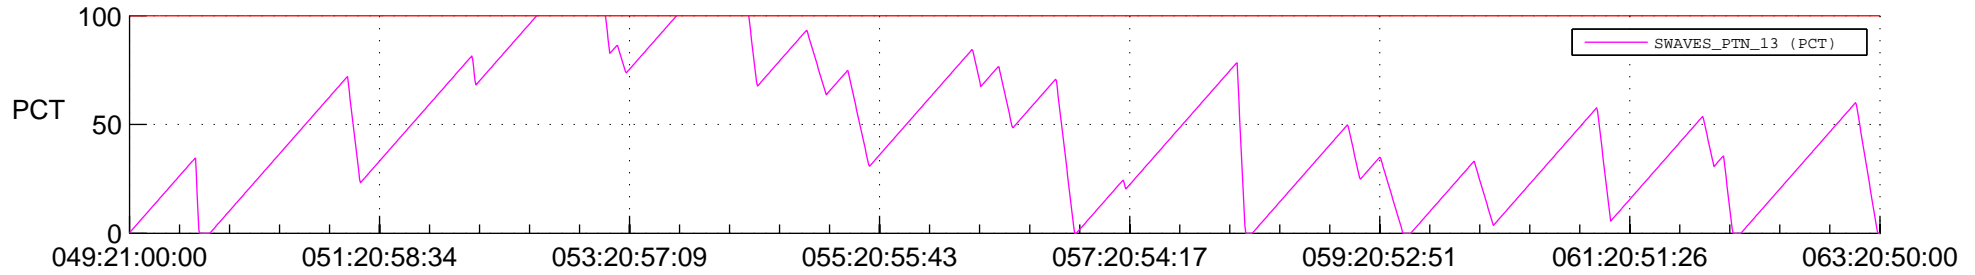

STEREO AHEAD SSR PCT Full Prediction

SWAVES_Percent_Full_Prediction

IMPACT_Percent_Full_Prediction

PLASTIC_Percent_Full_Prediction

Spacecraft_DownLink_Rate

Ground Time (2013:049:21:00:00.000 -2013:063:20:50:00.000)