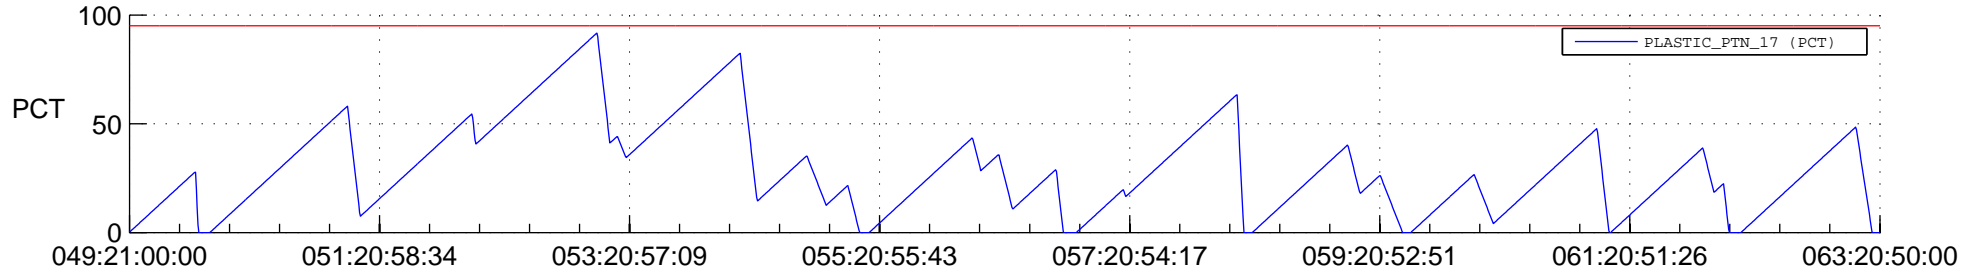

STEREO AHEAD SSR PCT Full Prediction

SWAVES_Percent_Full_Prediction

IMPACT_Percent_Full_Prediction

PLASTIC_Percent_Full_Prediction

Spacecraft_DownLink_Rate

Ground Time (2013:049:21:00:00.000 -2013:063:20:50:00.000)