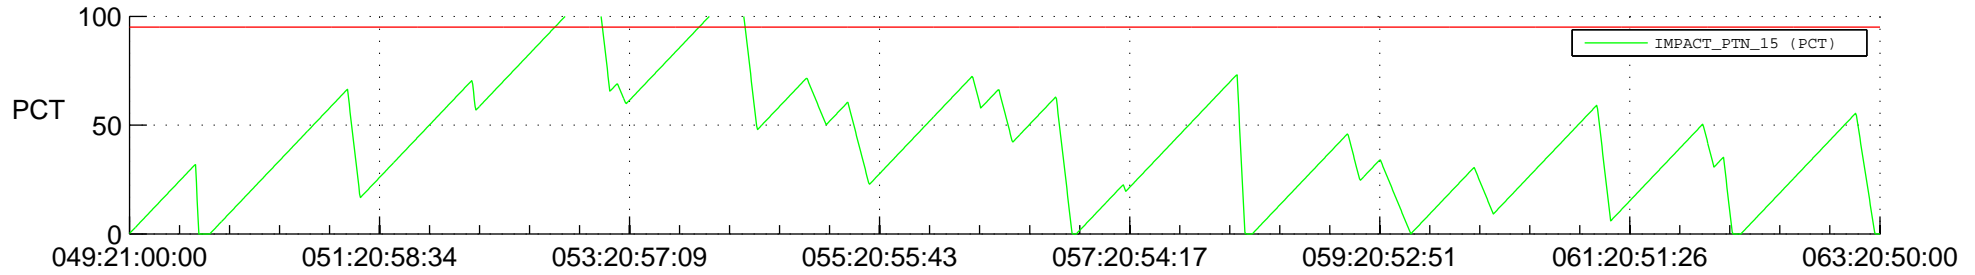

STEREO AHEAD SSR PCT Full Prediction

SWAVES_Percent_Full_Prediction

IMPACT_Percent_Full_Prediction

PLASTIC_Percent_Full_Prediction

Spacecraft_DownLink_Rate

Ground Time (2013:049:21:00:00.000 -2013:063:20:50:00.000)