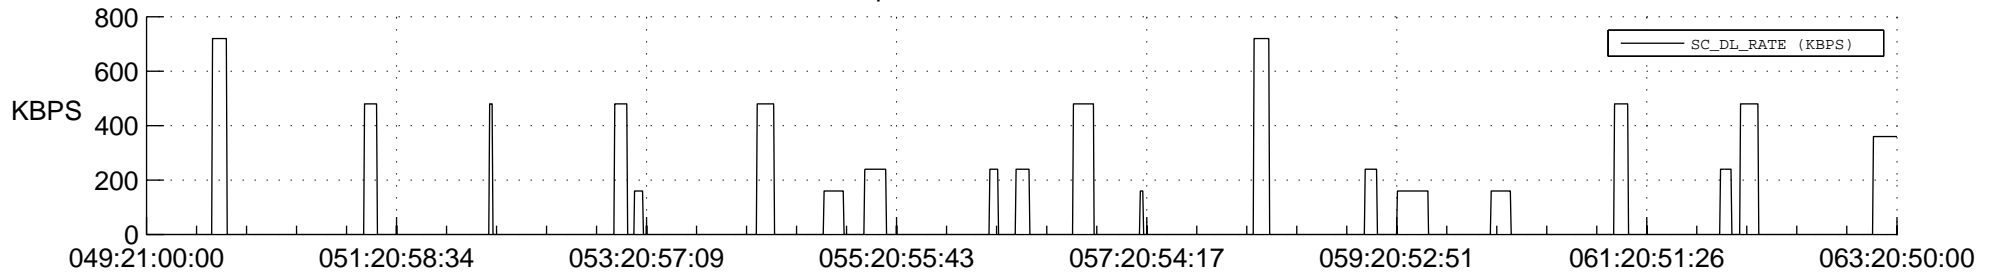

STEREO AHEAD SSR PCT Full Prediction

SWAVES_Percent_Full_Prediction

IMPACT_Percent_Full_Prediction

PLASTIC_Percent_Full_Prediction

Spacecraft_DownLink_Rate

Ground Time (2013:049:21:00:00.000 -2013:063:20:50:00.000)