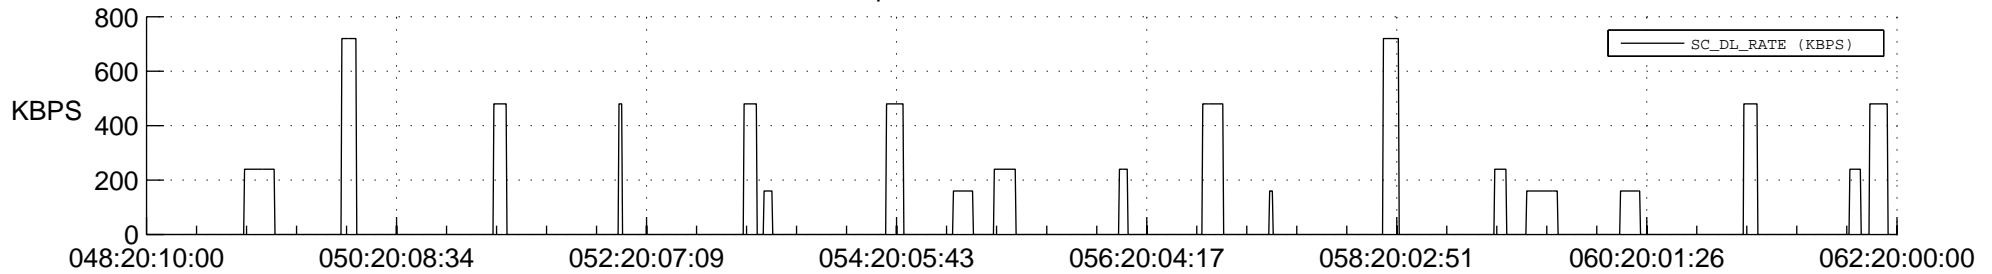

STEREO AHEAD SSR PCT Full Prediction

SWAVES_Percent_Full_Prediction

IMPACT_Percent_Full_Prediction

PLASTIC_Percent_Full_Prediction

Spacecraft_DownLink_Rate

Ground Time (2013:048:20:10:00.000 -2013:062:20:00:00.000)