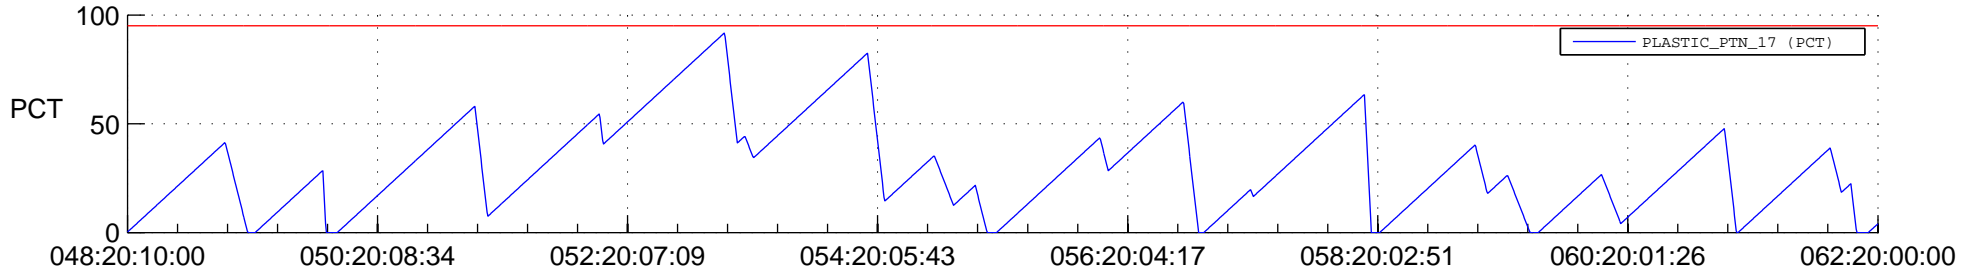

STEREO AHEAD SSR PCT Full Prediction

SWAVES_Percent_Full_Prediction

IMPACT_Percent_Full_Prediction

PLASTIC_Percent_Full_Prediction

Spacecraft_DownLink_Rate

Ground Time (2013:048:20:10:00.000 -2013:062:20:00:00.000)