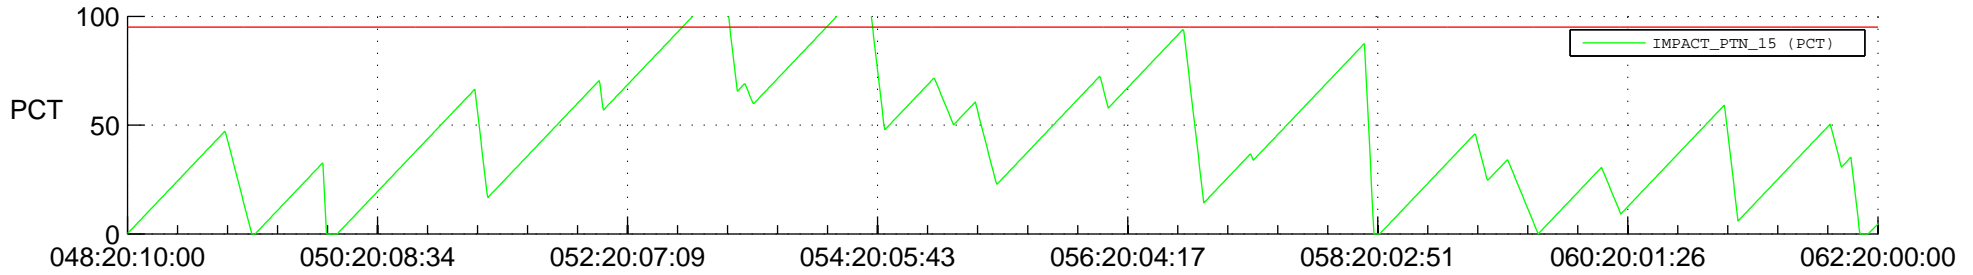

STEREO AHEAD SSR PCT Full Prediction

SWAVES_Percent_Full_Prediction

IMPACT_Percent_Full_Prediction

PLASTIC_Percent_Full_Prediction

Spacecraft_DownLink_Rate

Ground Time (2013:048:20:10:00.000 -2013:062:20:00:00.000)