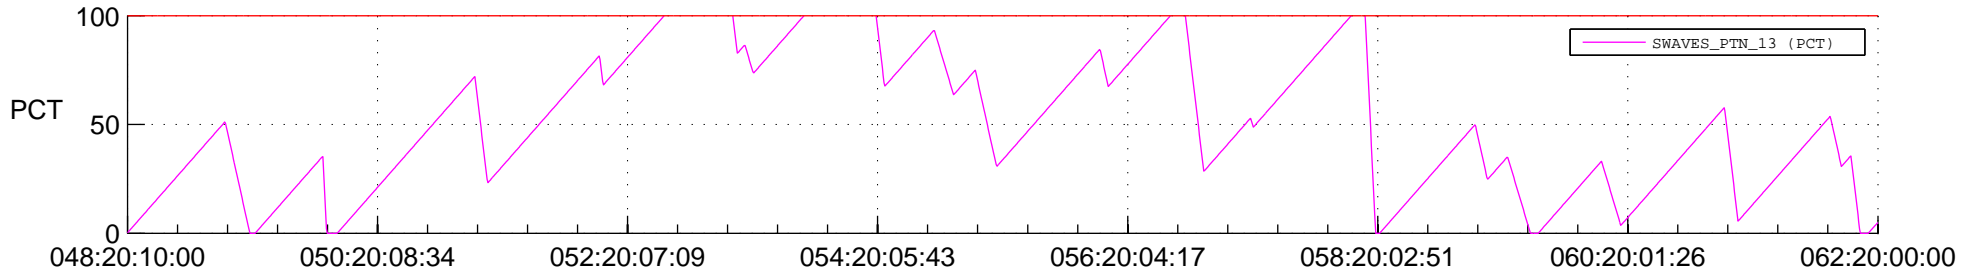

STEREO AHEAD SSR PCT Full Prediction

SWAVES_Percent_Full_Prediction

IMPACT_Percent_Full_Prediction

PLASTIC_Percent_Full_Prediction

Spacecraft_DownLink_Rate

Ground Time (2013:048:20:10:00.000 -2013:062:20:00:00.000)