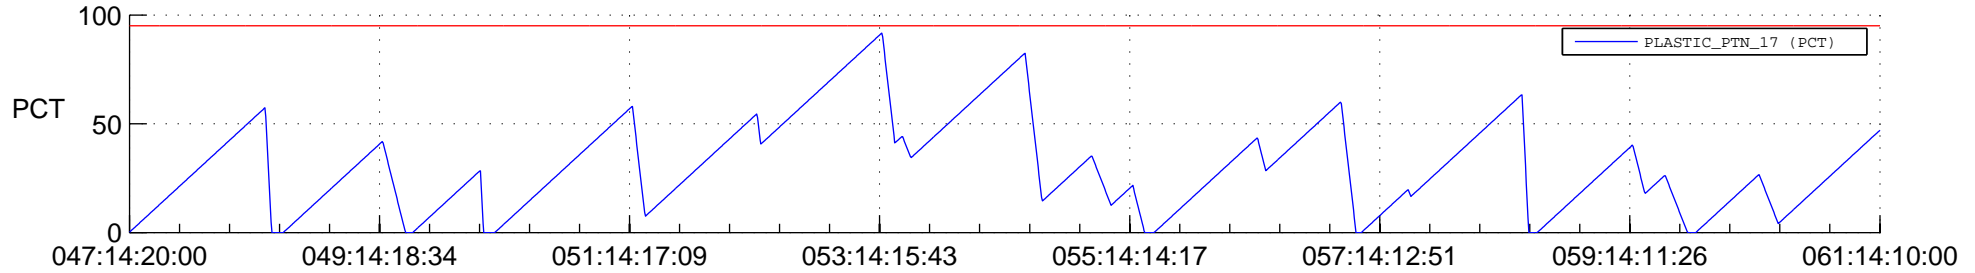

STEREO AHEAD SSR PCT Full Prediction

SWAVES_Percent_Full_Prediction

IMPACT_Percent_Full_Prediction

PLASTIC_Percent_Full_Prediction

Spacecraft_DownLink_Rate

Ground Time (2013:047:14:20:00.000 -2013:061:14:10:00.000)