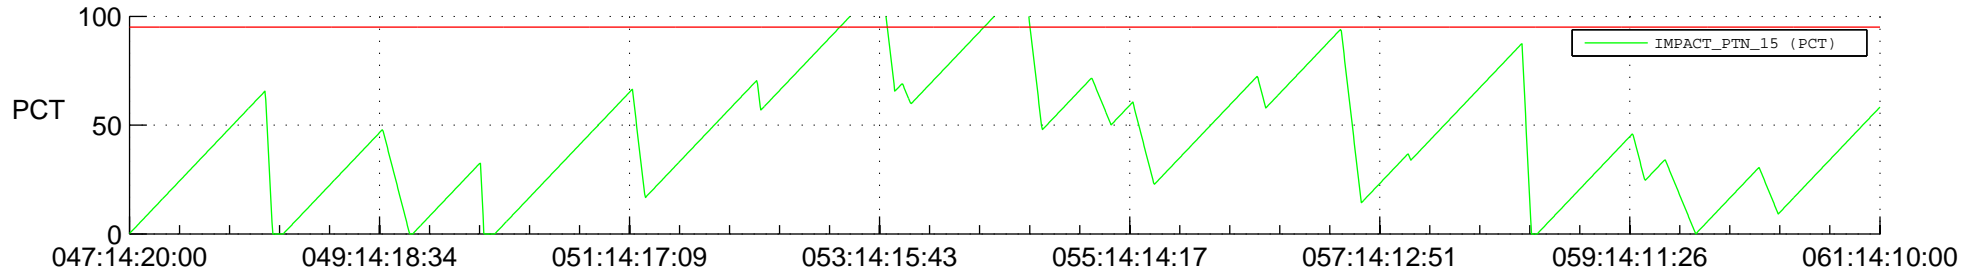

STEREO AHEAD SSR PCT Full Prediction

SWAVES_Percent_Full_Prediction

IMPACT_Percent_Full_Prediction

PLASTIC_Percent_Full_Prediction

Spacecraft_DownLink_Rate

Ground Time (2013:047:14:20:00.000 -2013:061:14:10:00.000)