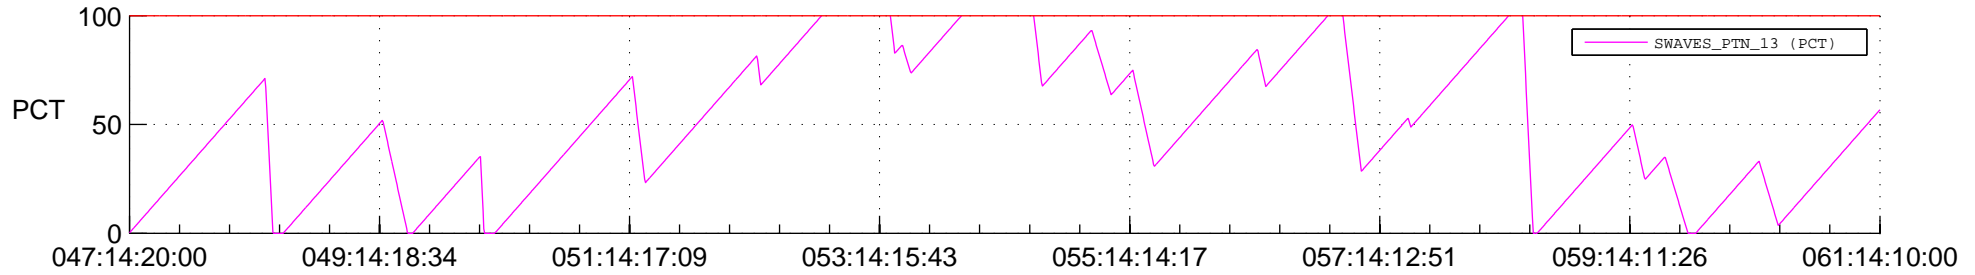

STEREO AHEAD SSR PCT Full Prediction

SWAVES_Percent_Full_Prediction

IMPACT_Percent_Full_Prediction

PLASTIC_Percent_Full_Prediction

Spacecraft_DownLink_Rate

Ground Time (2013:047:14:20:00.000 -2013:061:14:10:00.000)