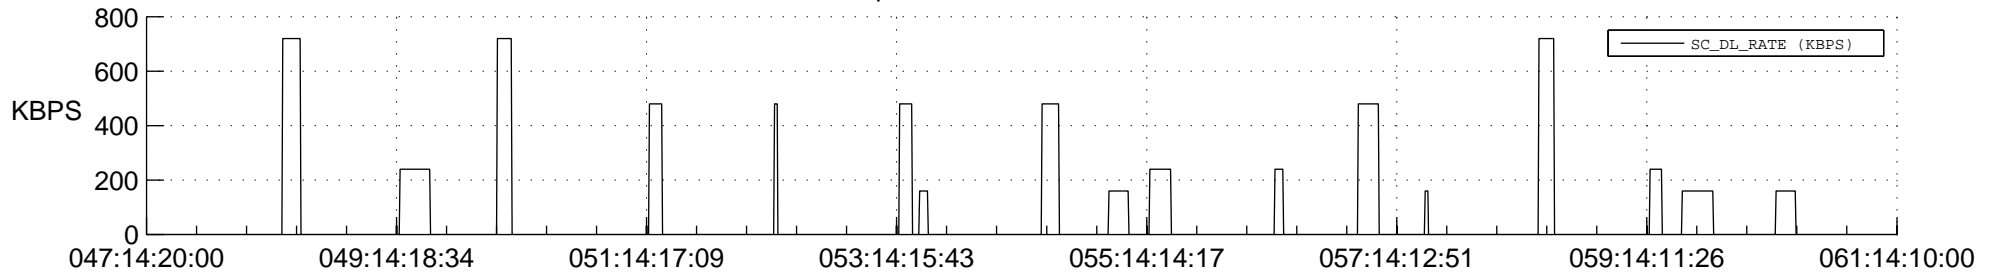

STEREO AHEAD SSR PCT Full Prediction

SWAVES_Percent_Full_Prediction

IMPACT_Percent_Full_Prediction

PLASTIC_Percent_Full_Prediction

Spacecraft_DownLink_Rate

Ground Time (2013:047:14:20:00.000 -2013:061:14:10:00.000)