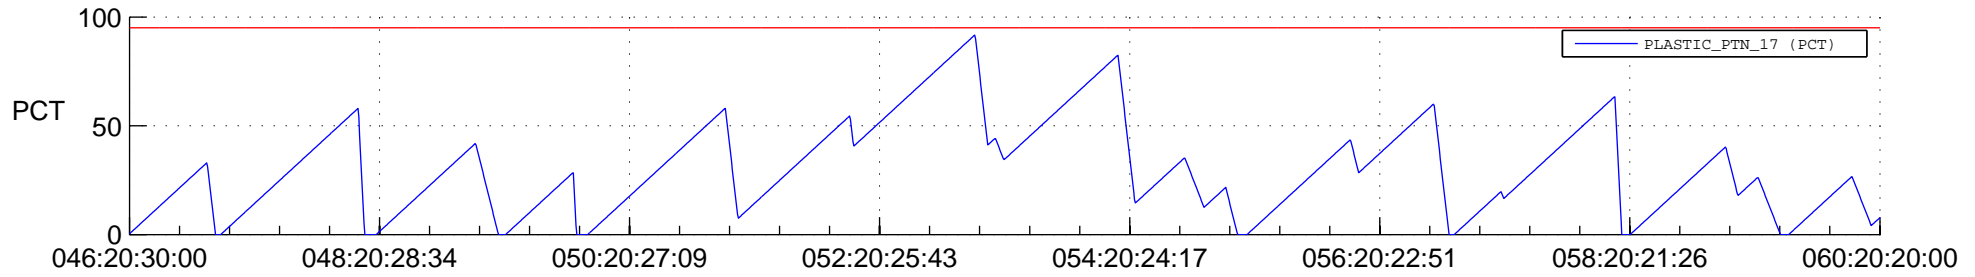

STEREO AHEAD SSR PCT Full Prediction

SWAVES_Percent_Full_Prediction

IMPACT_Percent_Full_Prediction

PLASTIC_Percent_Full_Prediction

Spacecraft_DownLink_Rate