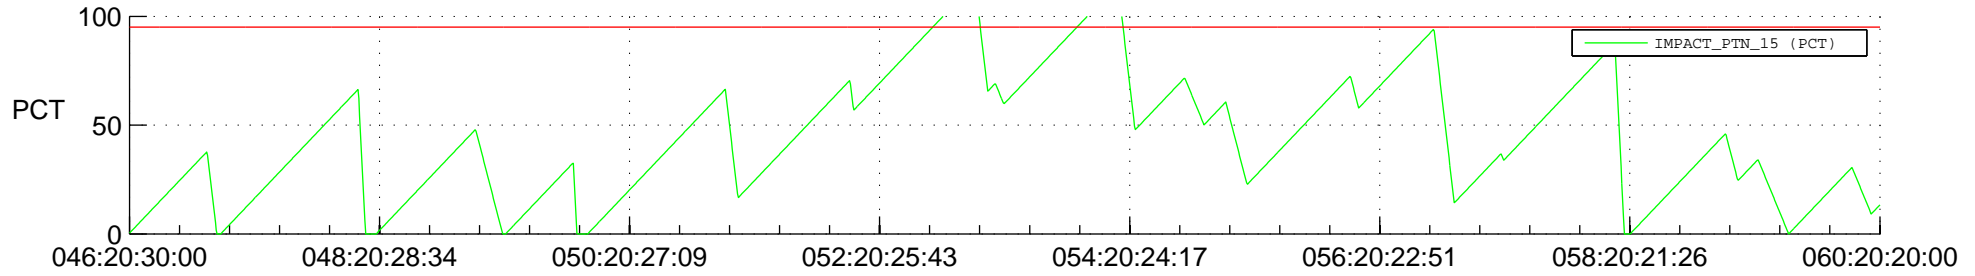

STEREO AHEAD SSR PCT Full Prediction

SWAVES_Percent_Full_Prediction

IMPACT_Percent_Full_Prediction

PLASTIC_Percent_Full_Prediction

Spacecraft_DownLink_Rate