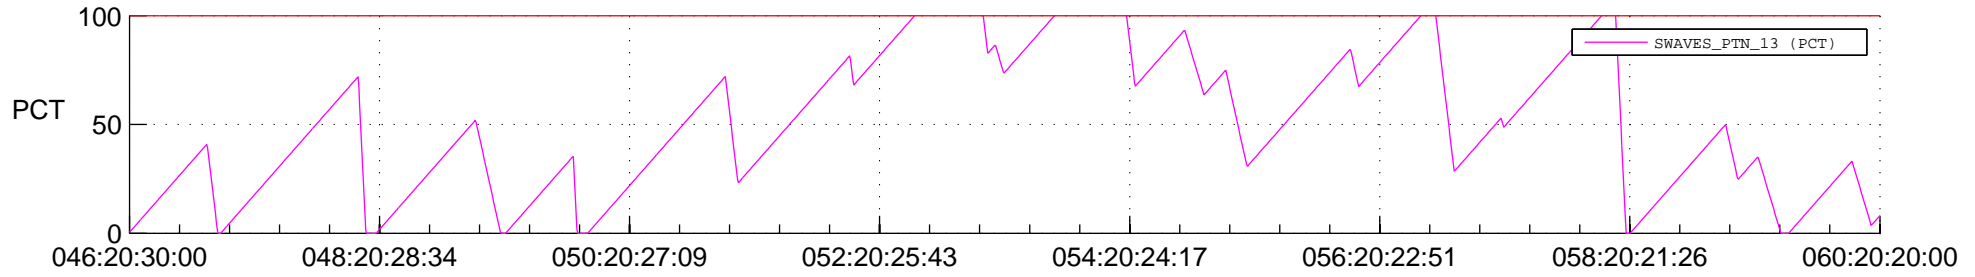

STEREO AHEAD SSR PCT Full Prediction

SWAVES_Percent_Full_Prediction

IMPACT_Percent_Full_Prediction

PLASTIC_Percent_Full_Prediction

Spacecraft_DownLink_Rate