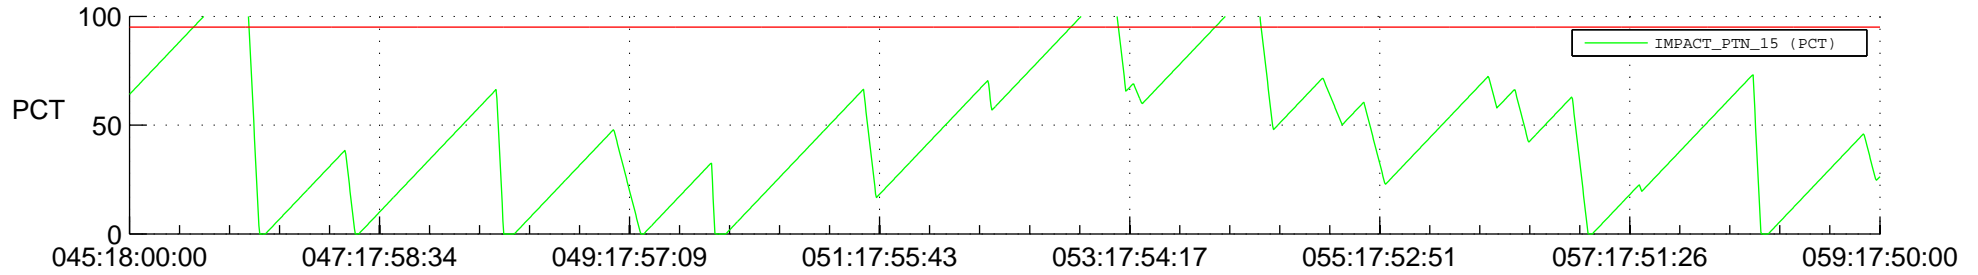

STEREO AHEAD SSR PCT Full Prediction

SWAVES_Percent_Full_Prediction

IMPACT_Percent_Full_Prediction

PLASTIC_Percent_Full_Prediction

Spacecraft_DownLink_Rate

Ground Time (2013:045:18:00:00.000 -2013:059:17:50:00.000)