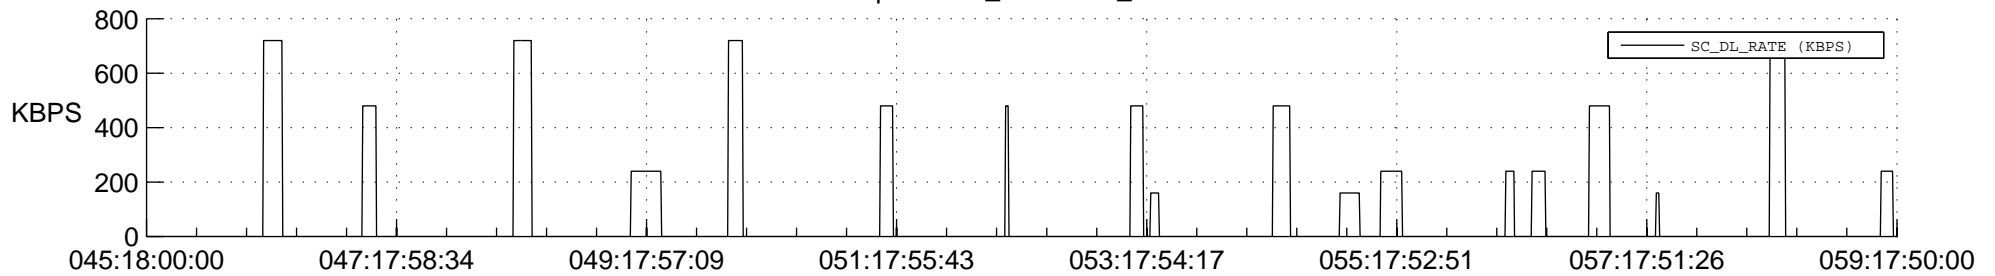

STEREO AHEAD SSR PCT Full Prediction

SWAVES_Percent_Full_Prediction

IMPACT_Percent_Full_Prediction

PLASTIC_Percent_Full_Prediction

Spacecraft_DownLink_Rate

Ground Time (2013:045:18:00:00.000 -2013:059:17:50:00.000)