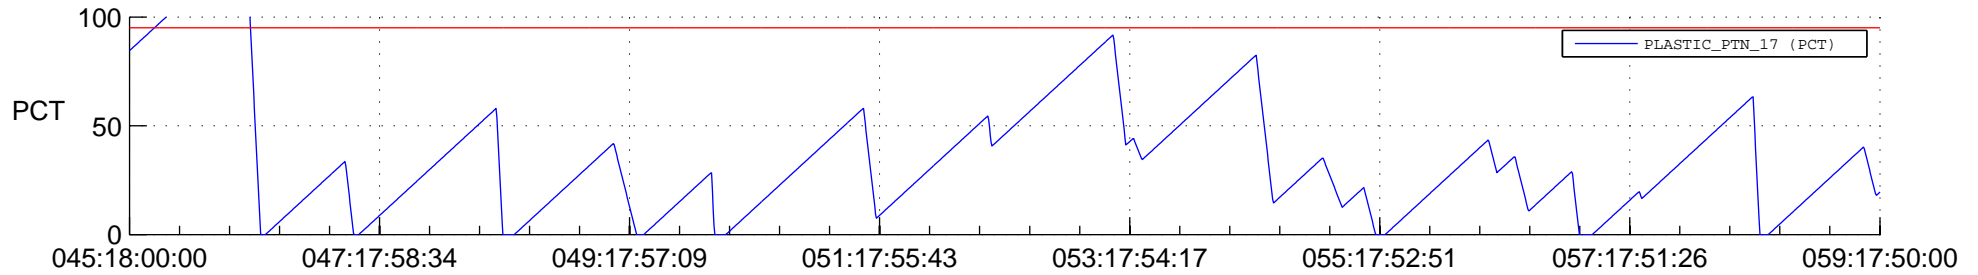

STEREO AHEAD SSR PCT Full Prediction

SWAVES_Percent_Full_Prediction

IMPACT_Percent_Full_Prediction

PLASTIC_Percent_Full_Prediction

Spacecraft_DownLink_Rate

Ground Time (2013:045:18:00:00.000 -2013:059:17:50:00.000)