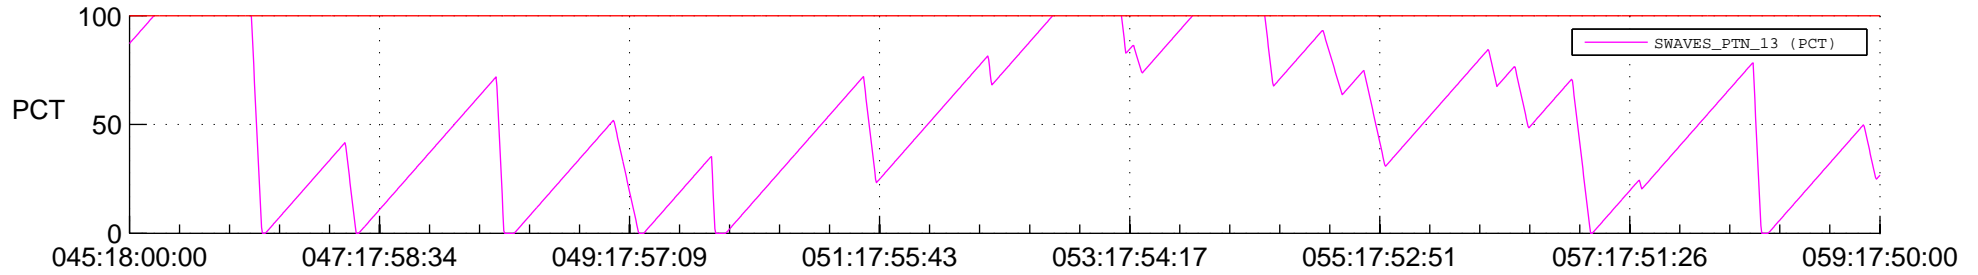

STEREO AHEAD SSR PCT Full Prediction

SWAVES_Percent_Full_Prediction

IMPACT_Percent_Full_Prediction

PLASTIC_Percent_Full_Prediction

Spacecraft_DownLink_Rate

Ground Time (2013:045:18:00:00.000 -2013:059:17:50:00.000)