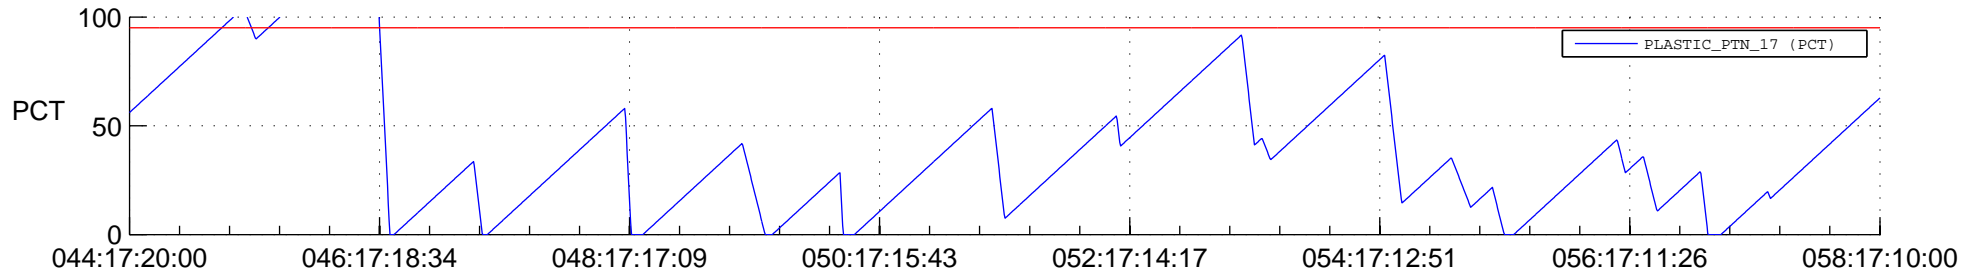

STEREO AHEAD SSR PCT Full Prediction

SWAVES_Percent_Full_Prediction

IMPACT_Percent_Full_Prediction

PLASTIC_Percent_Full_Prediction

Spacecraft_DownLink_Rate

Ground Time (2013:044:17:20:00.000 -2013:058:17:10:00.000)