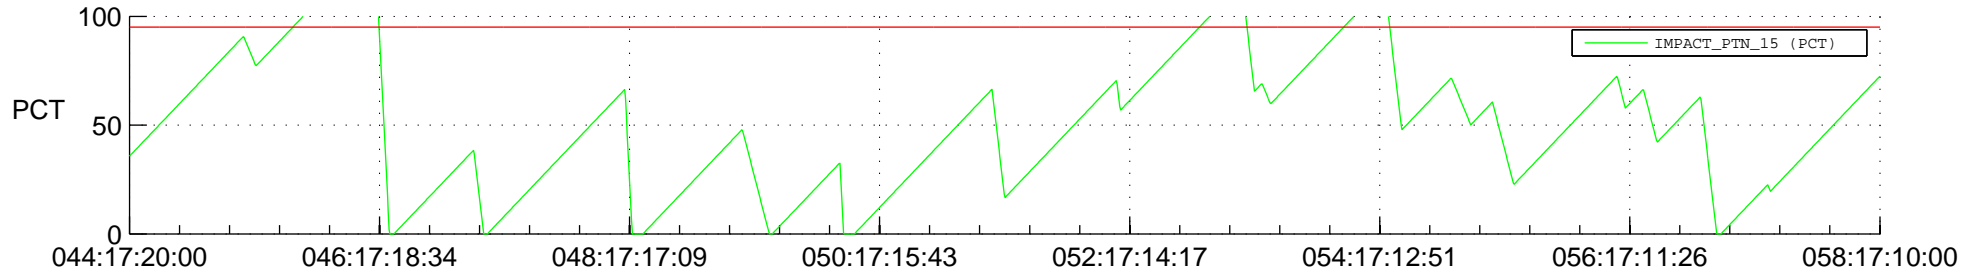

STEREO AHEAD SSR PCT Full Prediction

SWAVES_Percent_Full_Prediction

IMPACT_Percent_Full_Prediction

PLASTIC_Percent_Full_Prediction

Spacecraft_DownLink_Rate

Ground Time (2013:044:17:20:00.000 -2013:058:17:10:00.000)