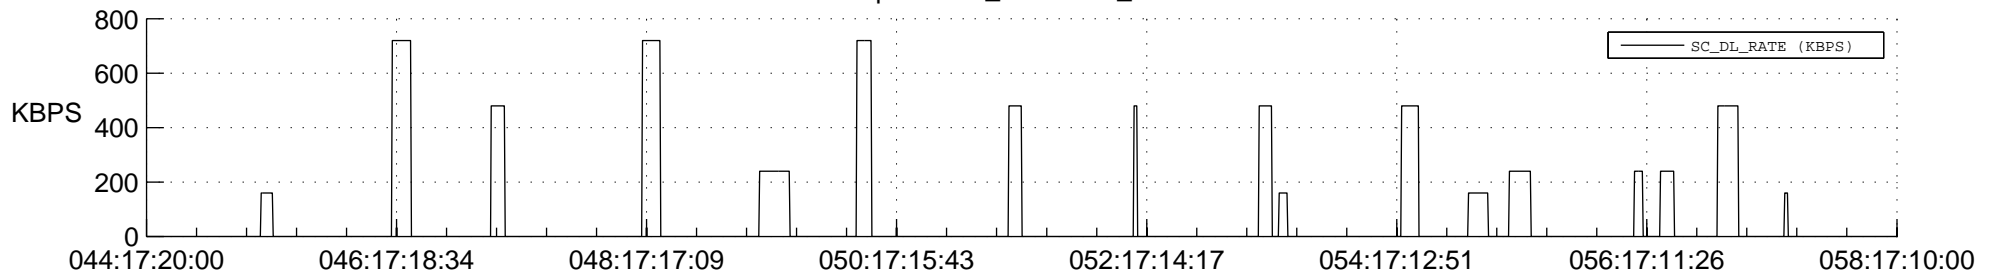

STEREO AHEAD SSR PCT Full Prediction

SWAVES_Percent_Full_Prediction

IMPACT_Percent_Full_Prediction

PLASTIC_Percent_Full_Prediction

Spacecraft_DownLink_Rate

Ground Time (2013:044:17:20:00.000 -2013:058:17:10:00.000)