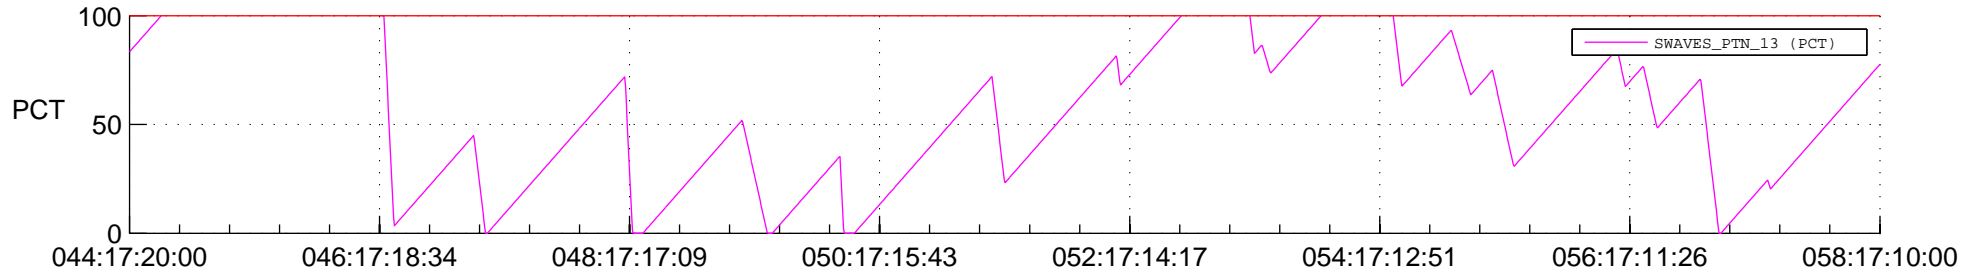

STEREO AHEAD SSR PCT Full Prediction

SWAVES_Percent_Full_Prediction

IMPACT_Percent_Full_Prediction

PLASTIC_Percent_Full_Prediction

Spacecraft_DownLink_Rate

Ground Time (2013:044:17:20:00.000 -2013:058:17:10:00.000)