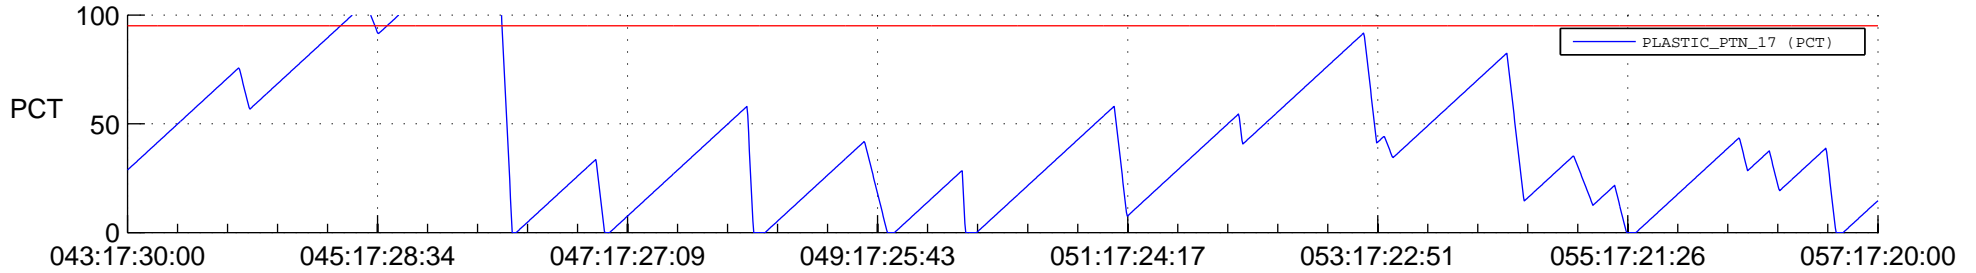

STEREO AHEAD SSR PCT Full Prediction

SWAVES_Percent_Full_Prediction

IMPACT_Percent_Full_Prediction

PLASTIC_Percent_Full_Prediction

Spacecraft_DownLink_Rate

Ground Time (2013:043:17:30:00.000 -2013:057:17:20:00.000)