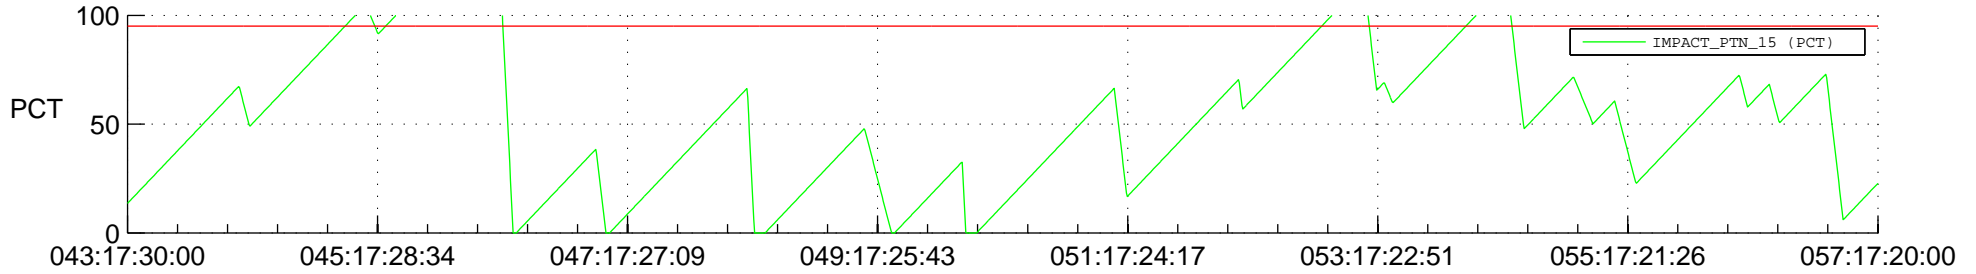

STEREO AHEAD SSR PCT Full Prediction

SWAVES_Percent_Full_Prediction

IMPACT_Percent_Full_Prediction

PLASTIC_Percent_Full_Prediction

Spacecraft_DownLink_Rate

Ground Time (2013:043:17:30:00.000 -2013:057:17:20:00.000)