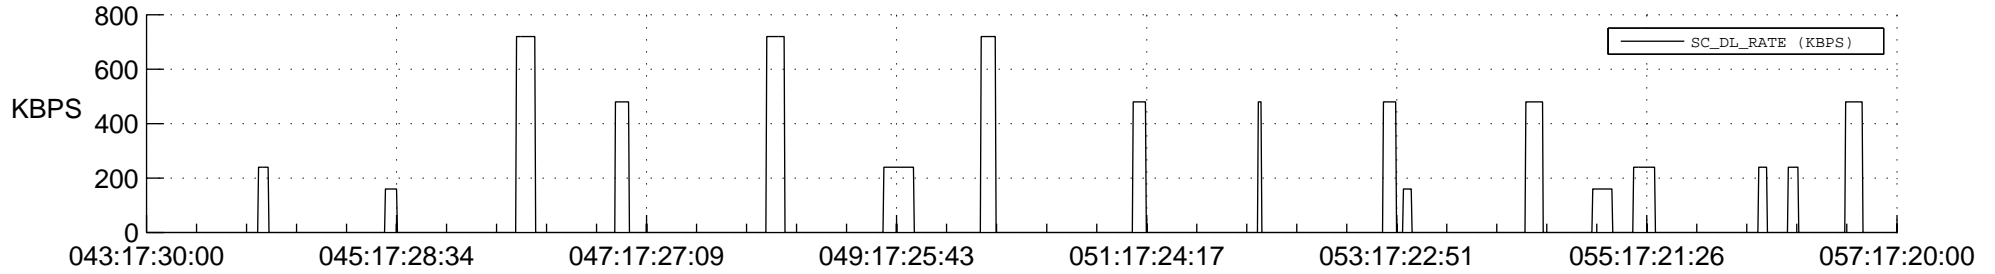

STEREO AHEAD SSR PCT Full Prediction

SWAVES_Percent_Full_Prediction

IMPACT_Percent_Full_Prediction

PLASTIC_Percent_Full_Prediction

Spacecraft_DownLink_Rate

Ground Time (2013:043:17:30:00.000 -2013:057:17:20:00.000)