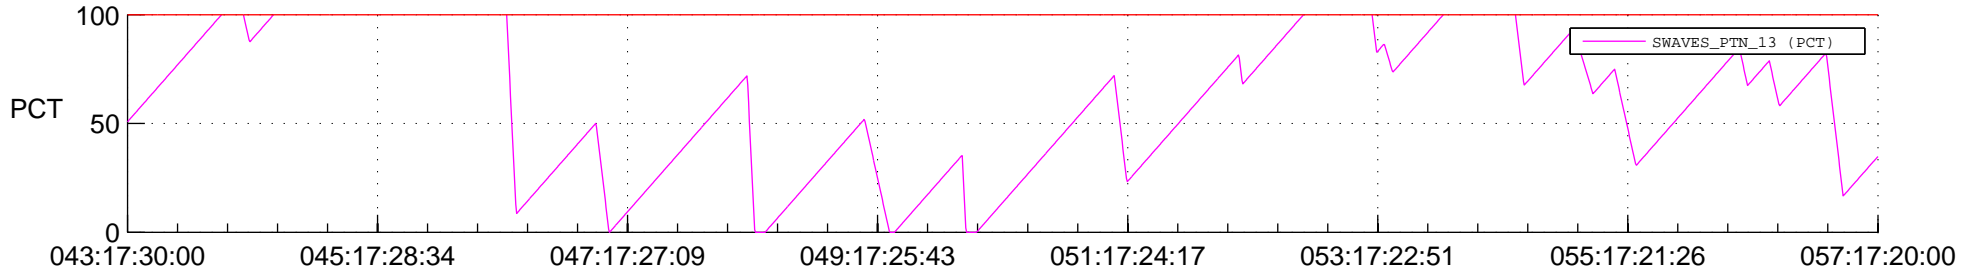

STEREO AHEAD SSR PCT Full Prediction

SWAVES_Percent_Full_Prediction

IMPACT_Percent_Full_Prediction

PLASTIC_Percent_Full_Prediction

Spacecraft_DownLink_Rate

Ground Time (2013:043:17:30:00.000 -2013:057:17:20:00.000)