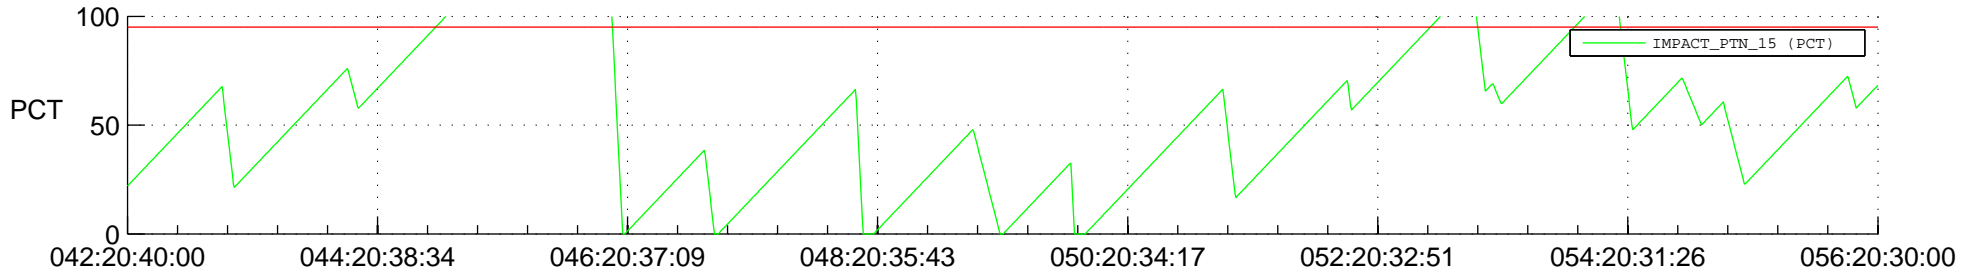

STEREO AHEAD SSR PCT Full Prediction

SWAVES_Percent_Full_Prediction

IMPACT_Percent_Full_Prediction

PLASTIC_Percent_Full_Prediction

Spacecraft_DownLink_Rate

Ground Time (2013:042:20:40:00.000 -2013:056:20:30:00.000)