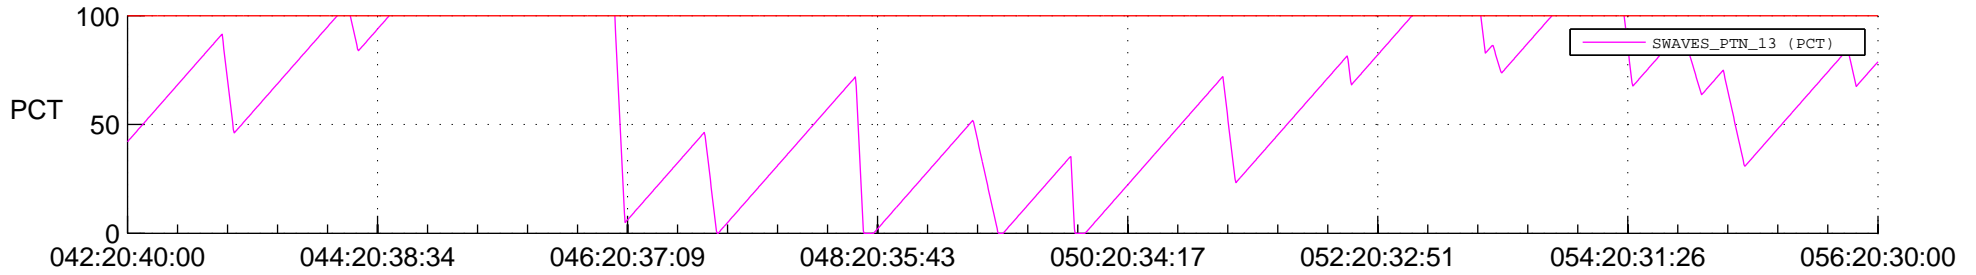

STEREO AHEAD SSR PCT Full Prediction

SWAVES_Percent_Full_Prediction

IMPACT_Percent_Full_Prediction

PLASTIC_Percent_Full_Prediction

Spacecraft_DownLink_Rate

Ground Time (2013:042:20:40:00.000 -2013:056:20:30:00.000)