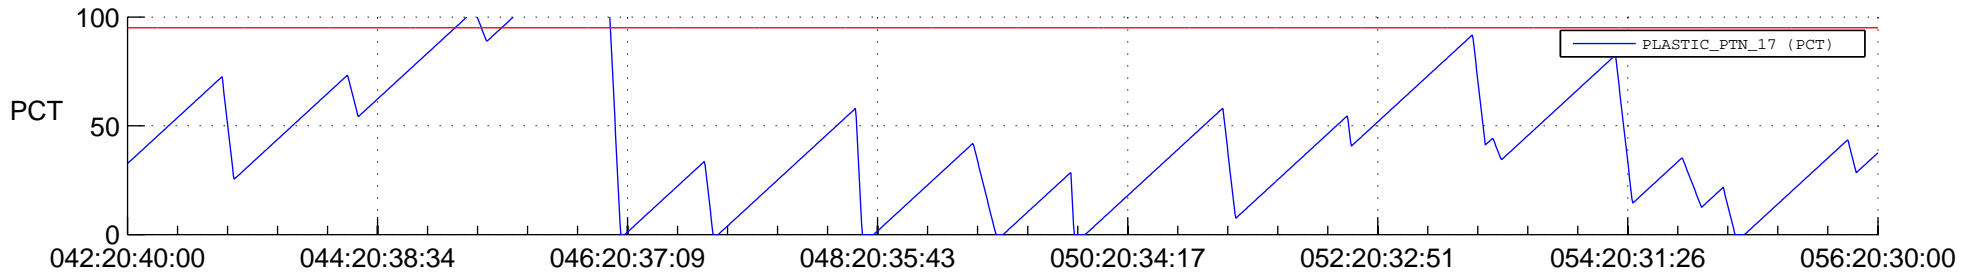

STEREO AHEAD SSR PCT Full Prediction

SWAVES_Percent_Full_Prediction

IMPACT_Percent_Full_Prediction

PLASTIC_Percent_Full_Prediction

Spacecraft_DownLink_Rate

Ground Time (2013:042:20:40:00.000 -2013:056:20:30:00.000)