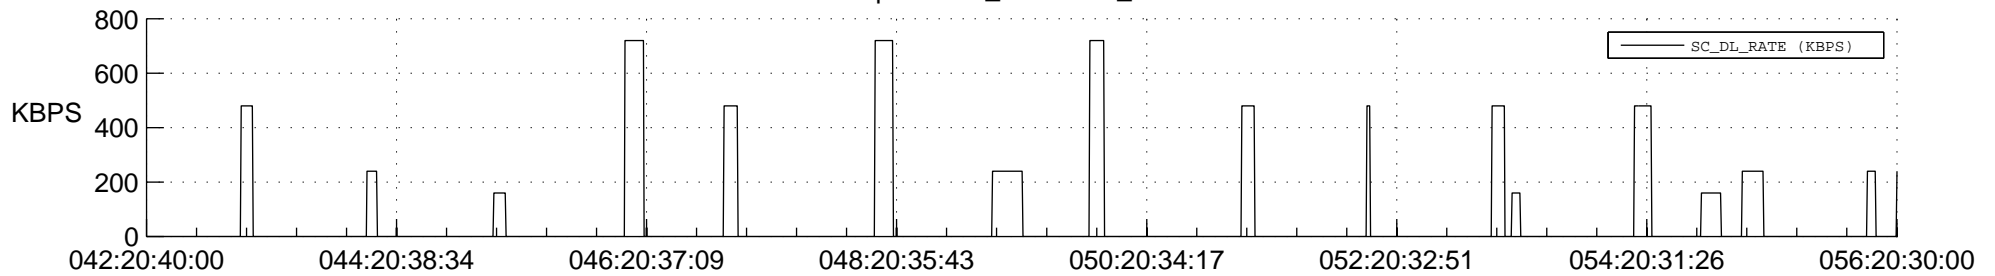

STEREO AHEAD SSR PCT Full Prediction

SWAVES_Percent_Full_Prediction

IMPACT_Percent_Full_Prediction

PLASTIC_Percent_Full_Prediction

Spacecraft_DownLink_Rate

Ground Time (2013:042:20:40:00.000 -2013:056:20:30:00.000)