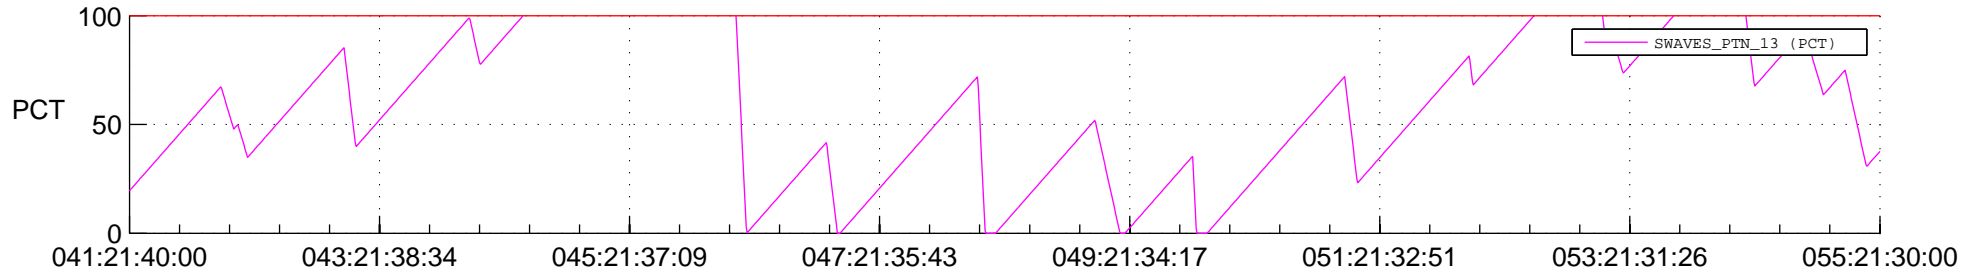

STEREO AHEAD SSR PCT Full Prediction

SWAVES_Percent_Full_Prediction

IMPACT_Percent_Full_Prediction

PLASTIC_Percent_Full_Prediction

Spacecraft_DownLink_Rate

Ground Time (2013:041:21:40:00.000 -2013:055:21:30:00.000)