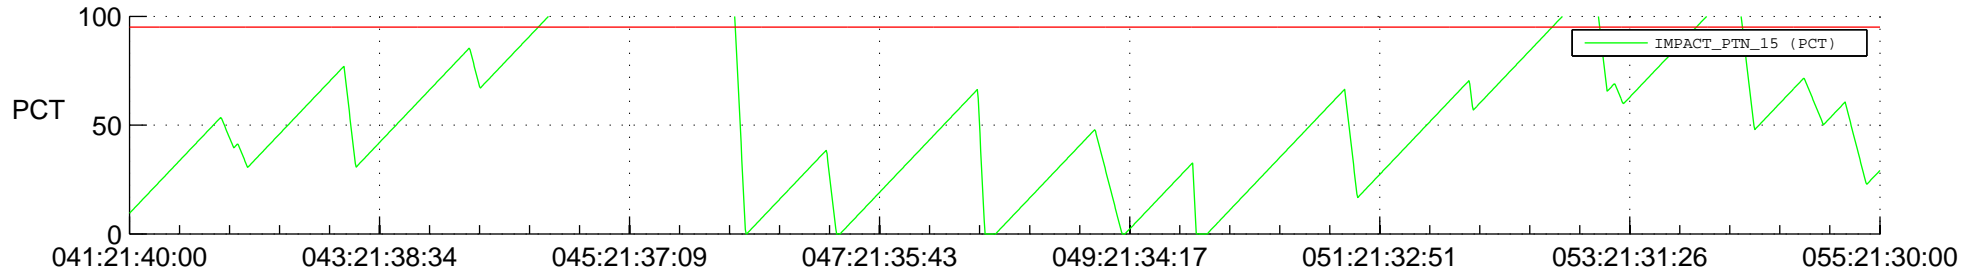

STEREO AHEAD SSR PCT Full Prediction

SWAVES_Percent_Full_Prediction

IMPACT_Percent_Full_Prediction

PLASTIC_Percent_Full_Prediction

Spacecraft_DownLink_Rate

Ground Time (2013:041:21:40:00.000 -2013:055:21:30:00.000)