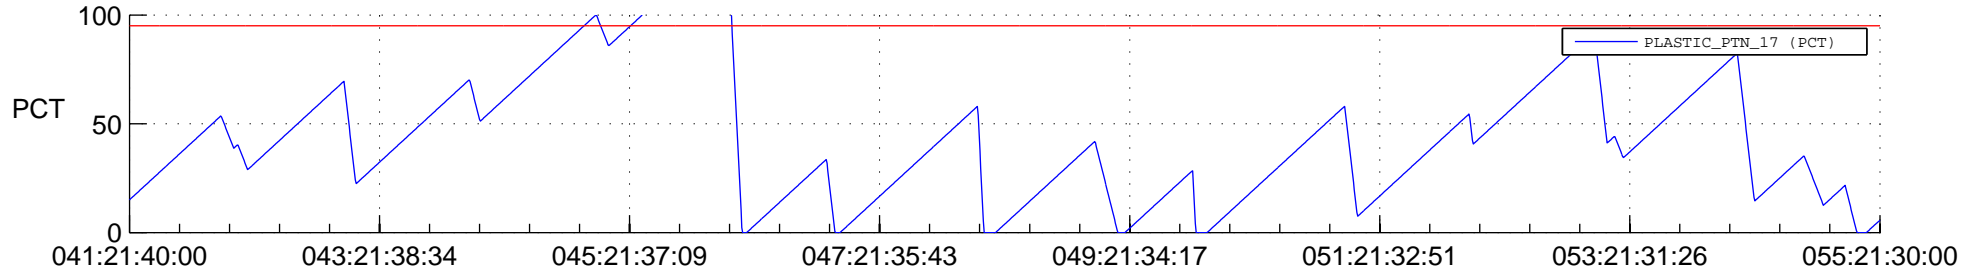

STEREO AHEAD SSR PCT Full Prediction

SWAVES_Percent_Full_Prediction

IMPACT_Percent_Full_Prediction

PLASTIC_Percent_Full_Prediction

Spacecraft_DownLink_Rate

Ground Time (2013:041:21:40:00.000 -2013:055:21:30:00.000)