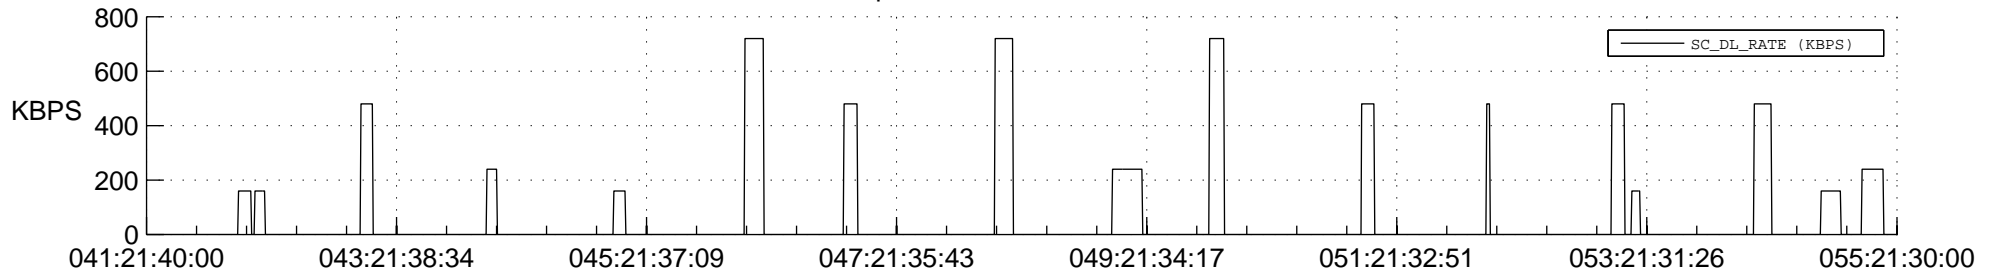

STEREO AHEAD SSR PCT Full Prediction

SWAVES_Percent_Full_Prediction

IMPACT_Percent_Full_Prediction

PLASTIC_Percent_Full_Prediction

Spacecraft_DownLink_Rate

Ground Time (2013:041:21:40:00.000 -2013:055:21:30:00.000)