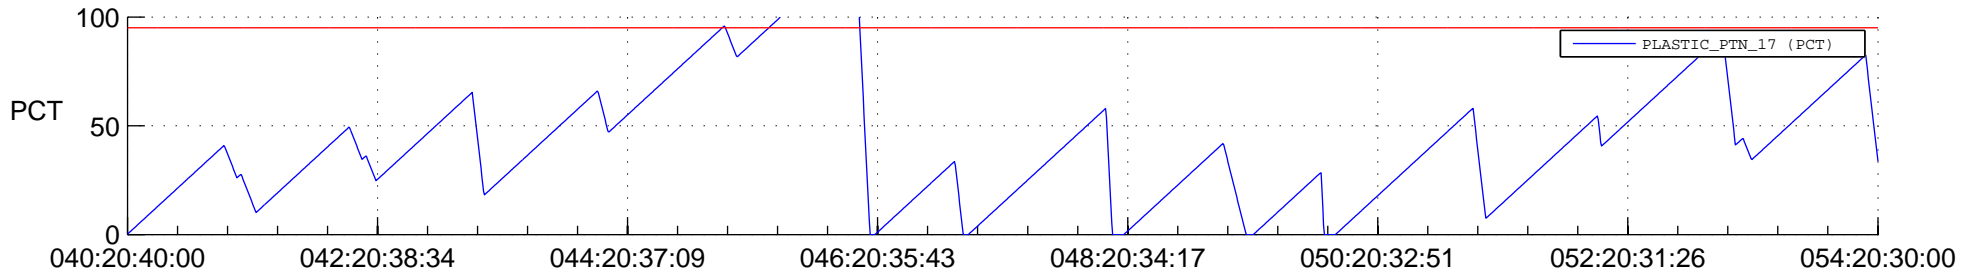

STEREO AHEAD SSR PCT Full Prediction

SWAVES_Percent_Full_Prediction

IMPACT_Percent_Full_Prediction

PLASTIC_Percent_Full_Prediction

Spacecraft_DownLink_Rate

Ground Time (2013:040:20:40:00.000 -2013:054:20:30:00.000)