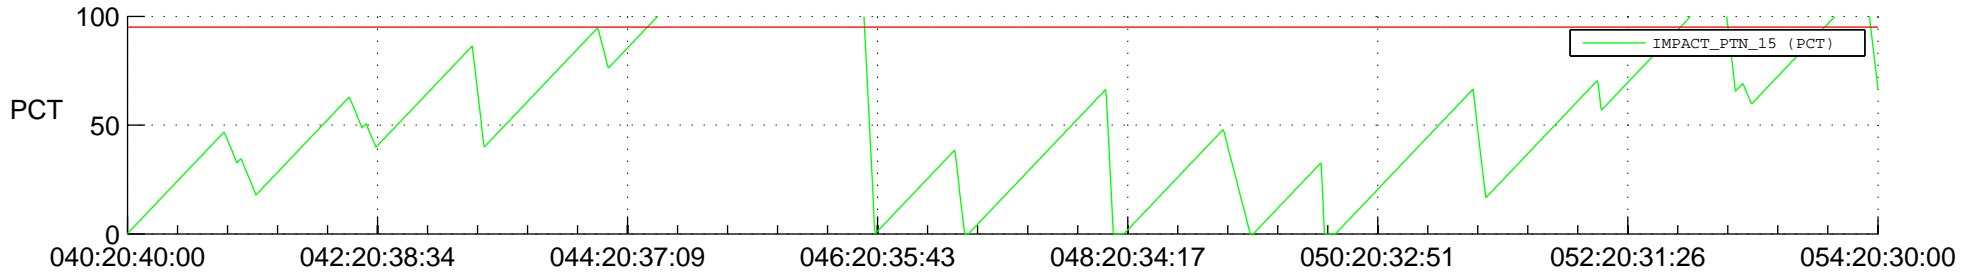

STEREO AHEAD SSR PCT Full Prediction

SWAVES_Percent_Full_Prediction

IMPACT_Percent_Full_Prediction

PLASTIC_Percent_Full_Prediction

Spacecraft_DownLink_Rate

Ground Time (2013:040:20:40:00.000 -2013:054:20:30:00.000)