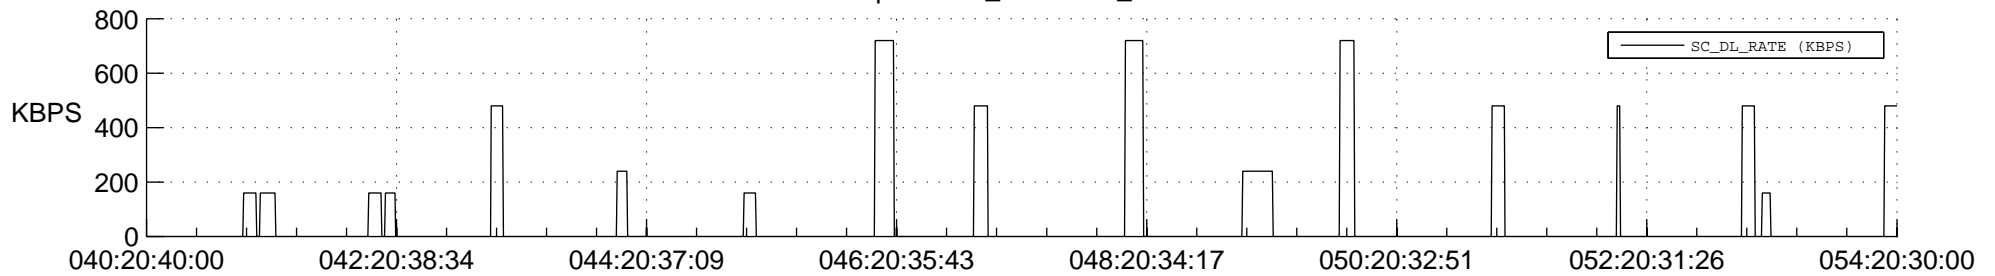

STEREO AHEAD SSR PCT Full Prediction

SWAVES_Percent_Full_Prediction

IMPACT_Percent_Full_Prediction

PLASTIC_Percent_Full_Prediction

Spacecraft_DownLink_Rate

Ground Time (2013:040:20:40:00.000 -2013:054:20:30:00.000)