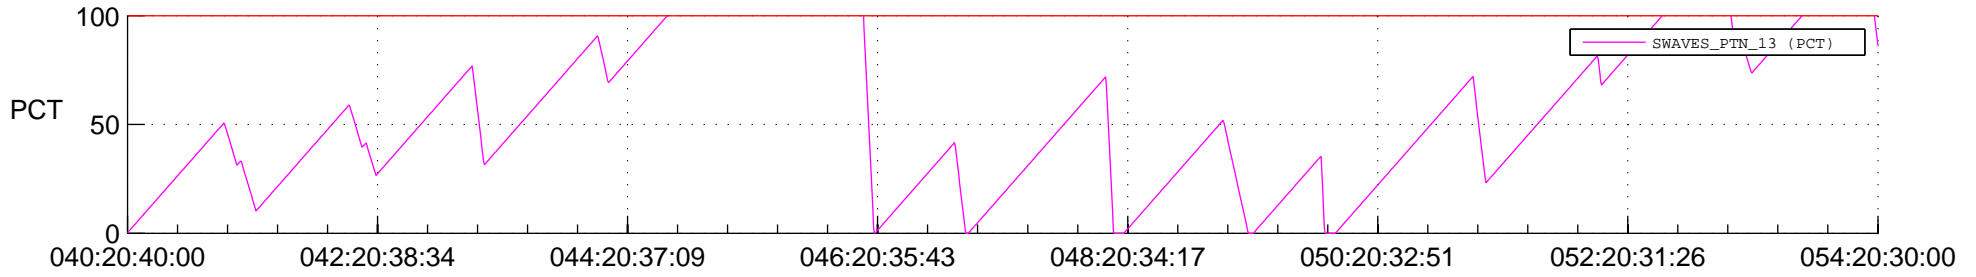

STEREO AHEAD SSR PCT Full Prediction

SWAVES_Percent_Full_Prediction

IMPACT_Percent_Full_Prediction

PLASTIC_Percent_Full_Prediction

Spacecraft_DownLink_Rate

Ground Time (2013:040:20:40:00.000 -2013:054:20:30:00.000)