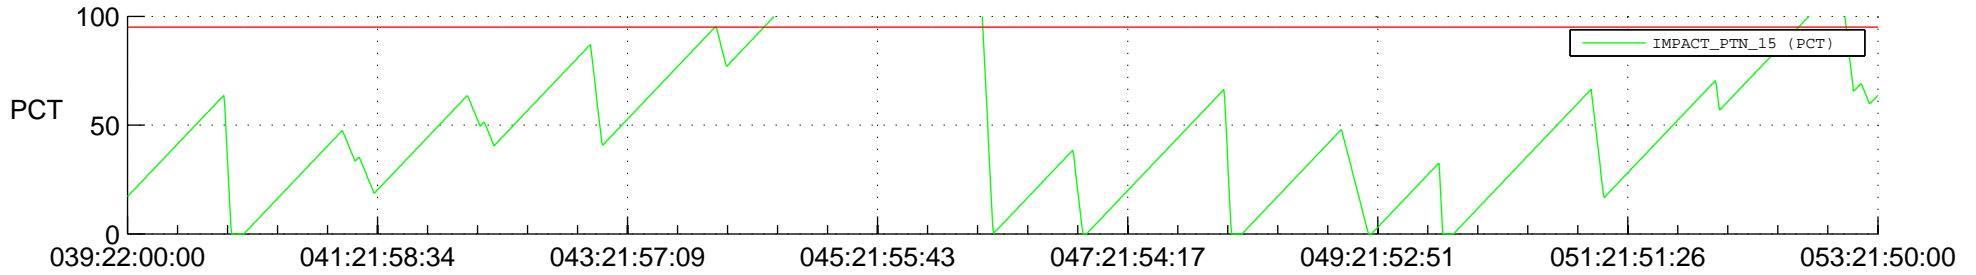

STEREO AHEAD SSR PCT Full Prediction

SWAVES_Percent_Full_Prediction

IMPACT_Percent_Full_Prediction

PLASTIC_Percent_Full_Prediction

Spacecraft_DownLink_Rate

Ground Time (2013:039:22:00:00.000 -2013:053:21:50:00.000)