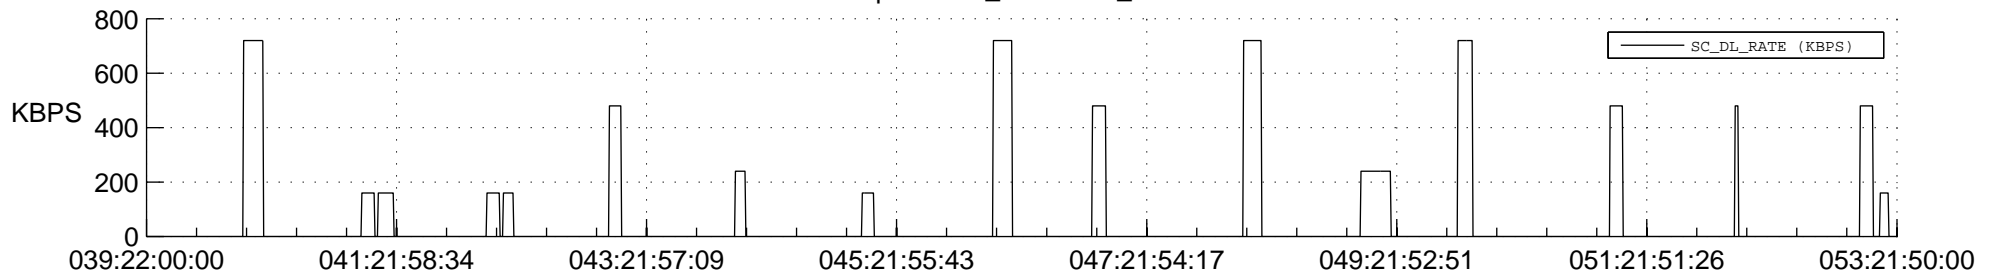

STEREO AHEAD SSR PCT Full Prediction

SWAVES_Percent_Full_Prediction

IMPACT_Percent_Full_Prediction

PLASTIC_Percent_Full_Prediction

Spacecraft_DownLink_Rate

Ground Time (2013:039:22:00:00.000 -2013:053:21:50:00.000)