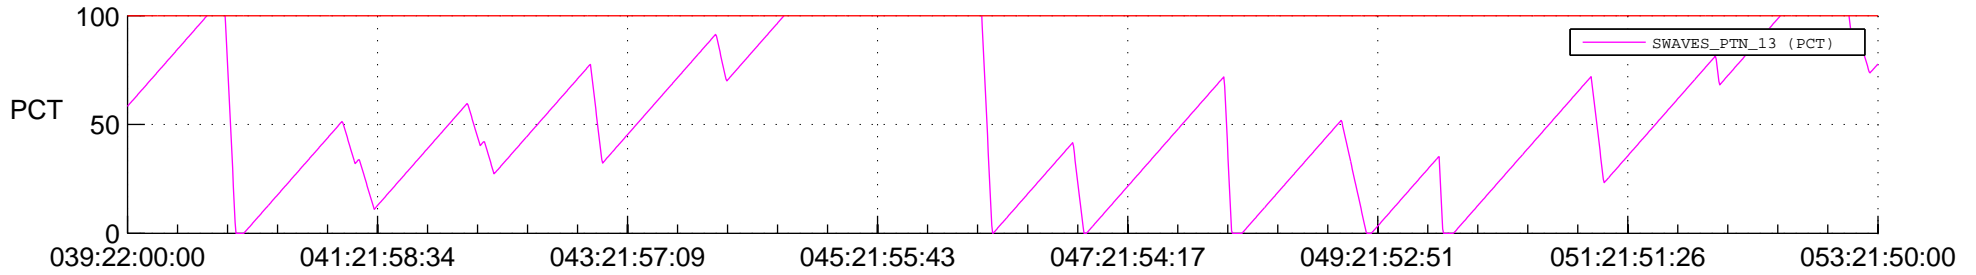

STEREO AHEAD SSR PCT Full Prediction

SWAVES_Percent_Full_Prediction

IMPACT_Percent_Full_Prediction

PLASTIC_Percent_Full_Prediction

Spacecraft_DownLink_Rate

Ground Time (2013:039:22:00:00.000 -2013:053:21:50:00.000)