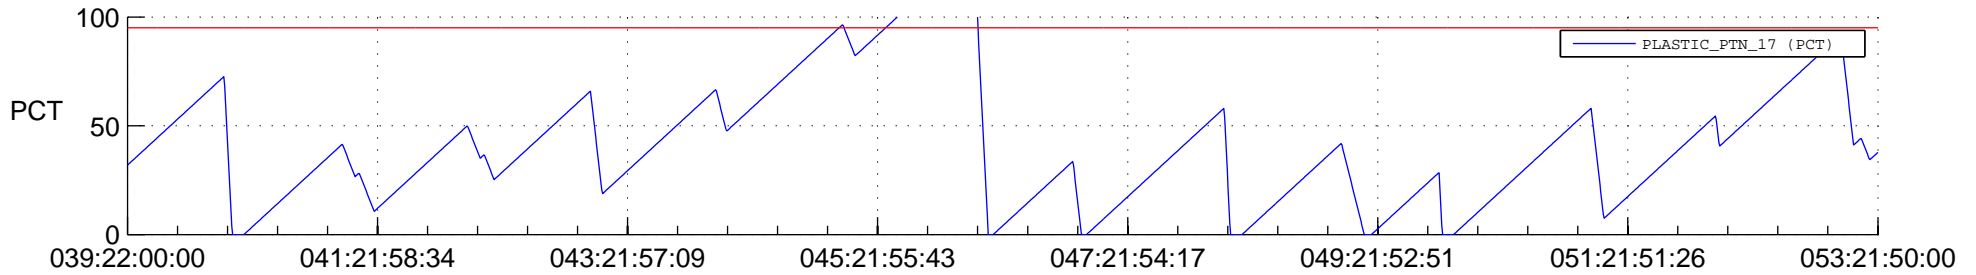

STEREO AHEAD SSR PCT Full Prediction

SWAVES_Percent_Full_Prediction

IMPACT_Percent_Full_Prediction

PLASTIC_Percent_Full_Prediction

Spacecraft_DownLink_Rate

Ground Time (2013:039:22:00:00.000 -2013:053:21:50:00.000)