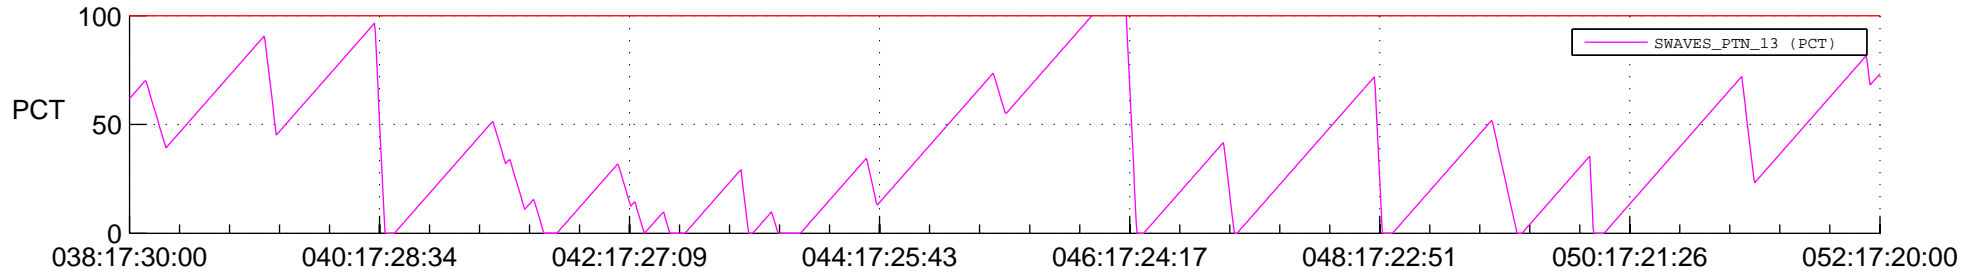

STEREO AHEAD SSR PCT Full Prediction

SWAVES_Percent_Full_Prediction

IMPACT_Percent_Full_Prediction

PLASTIC_Percent_Full_Prediction

Spacecraft_DownLink_Rate