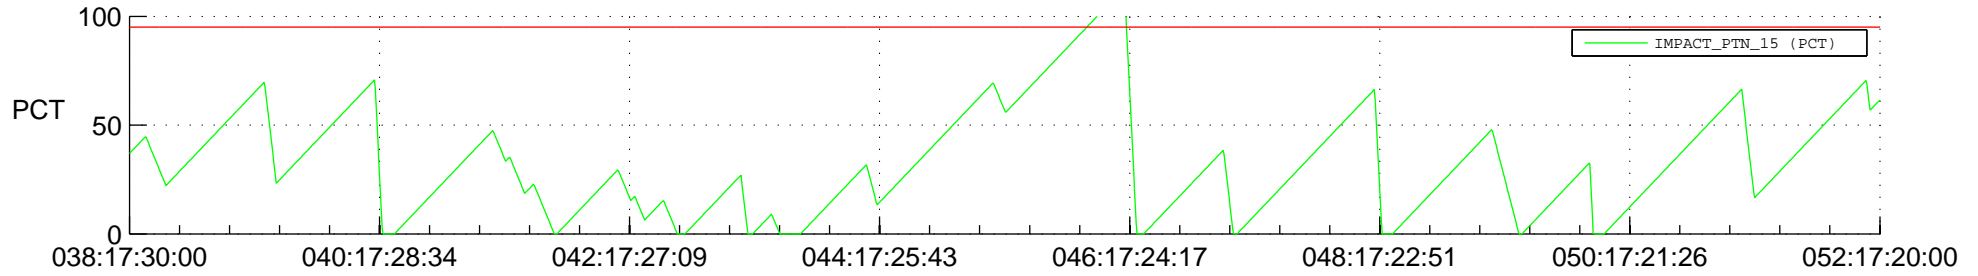

STEREO AHEAD SSR PCT Full Prediction

SWAVES_Percent_Full_Prediction

IMPACT_Percent_Full_Prediction

PLASTIC_Percent_Full_Prediction

Spacecraft_DownLink_Rate