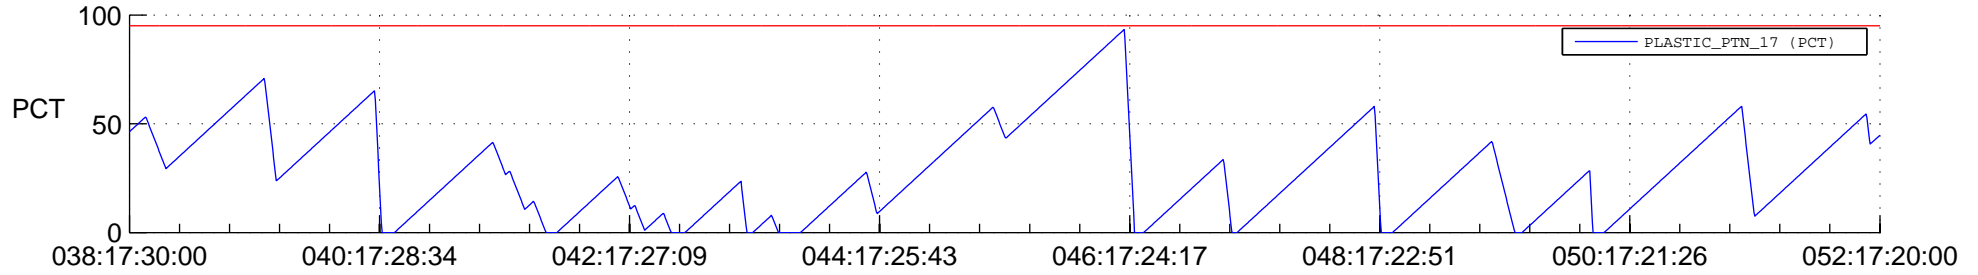

STEREO AHEAD SSR PCT Full Prediction

SWAVES_Percent_Full_Prediction

IMPACT_Percent_Full_Prediction

PLASTIC_Percent_Full_Prediction

Spacecraft_DownLink_Rate