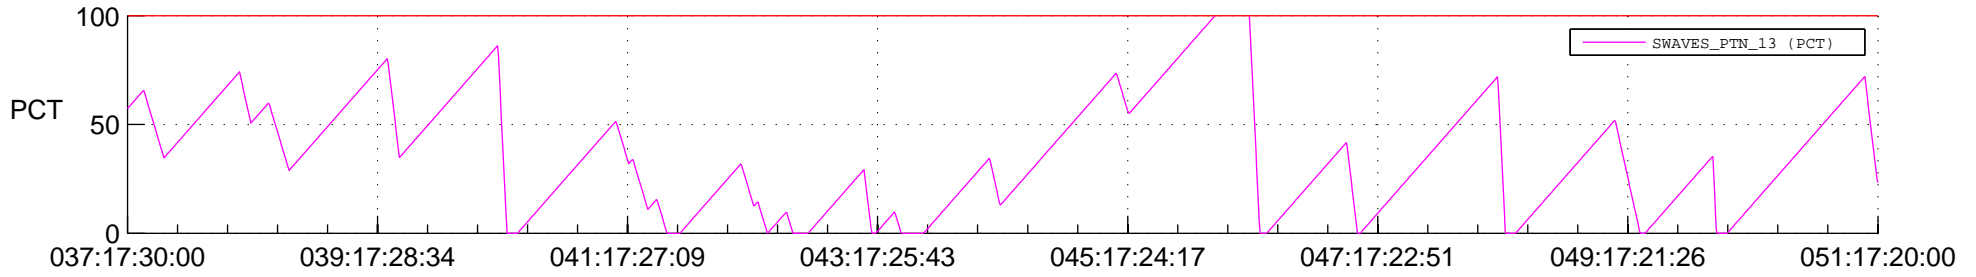

STEREO AHEAD SSR PCT Full Prediction

SWAVES_Percent_Full_Prediction

IMPACT_Percent_Full_Prediction

PLASTIC_Percent_Full_Prediction

Spacecraft_DownLink_Rate

Ground Time (2013:037:17:30:00.000 -2013:051:17:20:00.000)