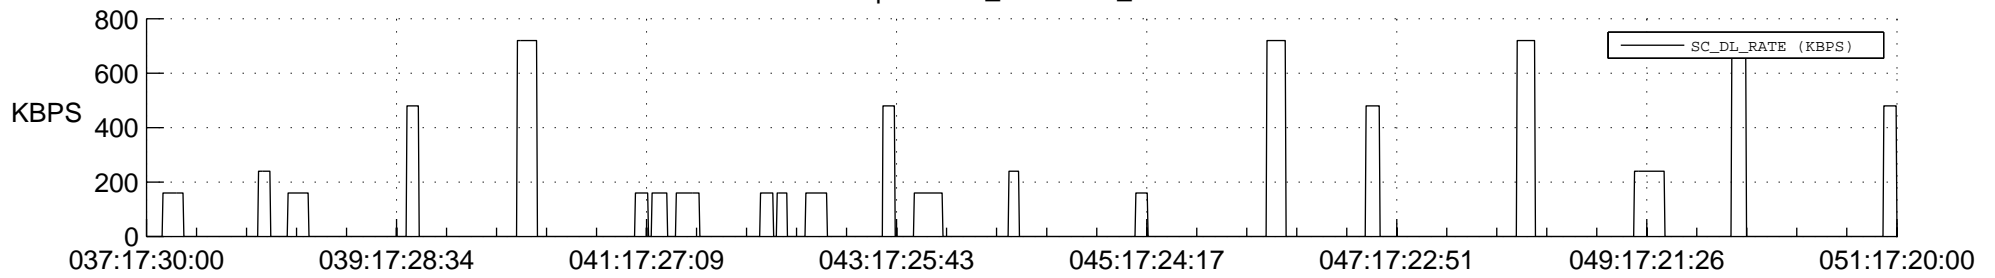

STEREO AHEAD SSR PCT Full Prediction

SWAVES_Percent_Full_Prediction

IMPACT_Percent_Full_Prediction

PLASTIC_Percent_Full_Prediction

Spacecraft_DownLink_Rate

Ground Time (2013:037:17:30:00.000 -2013:051:17:20:00.000)