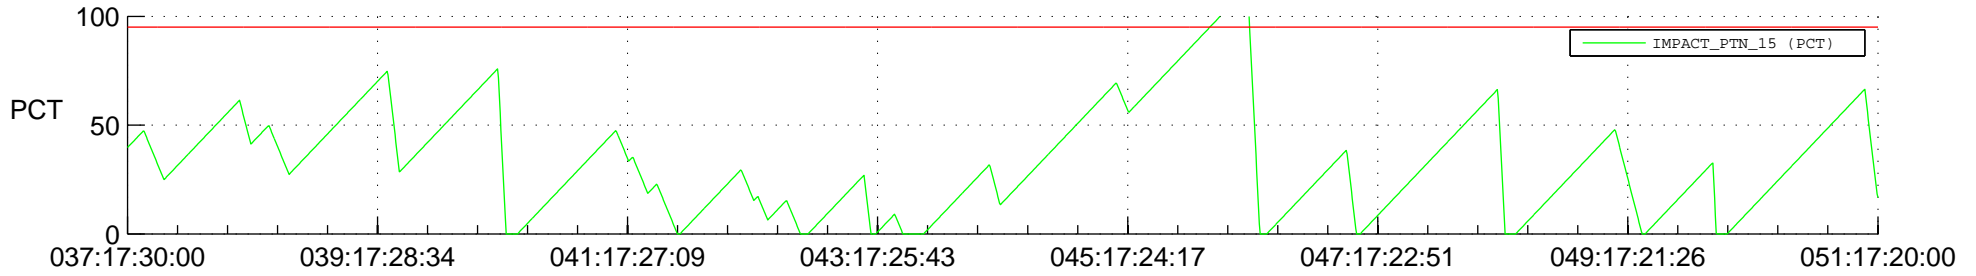

STEREO AHEAD SSR PCT Full Prediction

SWAVES_Percent_Full_Prediction

IMPACT_Percent_Full_Prediction

PLASTIC_Percent_Full_Prediction

Spacecraft_DownLink_Rate

Ground Time (2013:037:17:30:00.000 -2013:051:17:20:00.000)