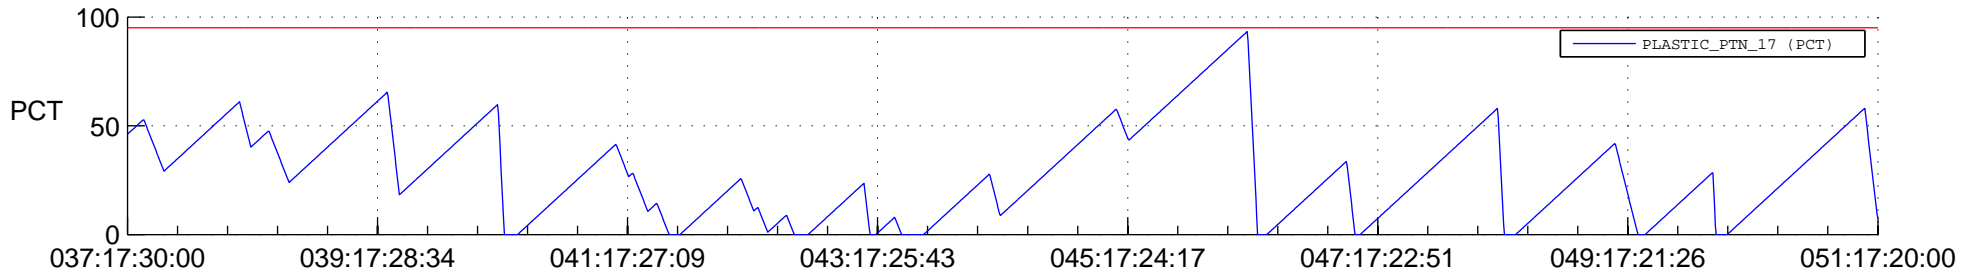

STEREO AHEAD SSR PCT Full Prediction

SWAVES_Percent_Full_Prediction

IMPACT_Percent_Full_Prediction

PLASTIC_Percent_Full_Prediction

Spacecraft_DownLink_Rate

Ground Time (2013:037:17:30:00.000 -2013:051:17:20:00.000)