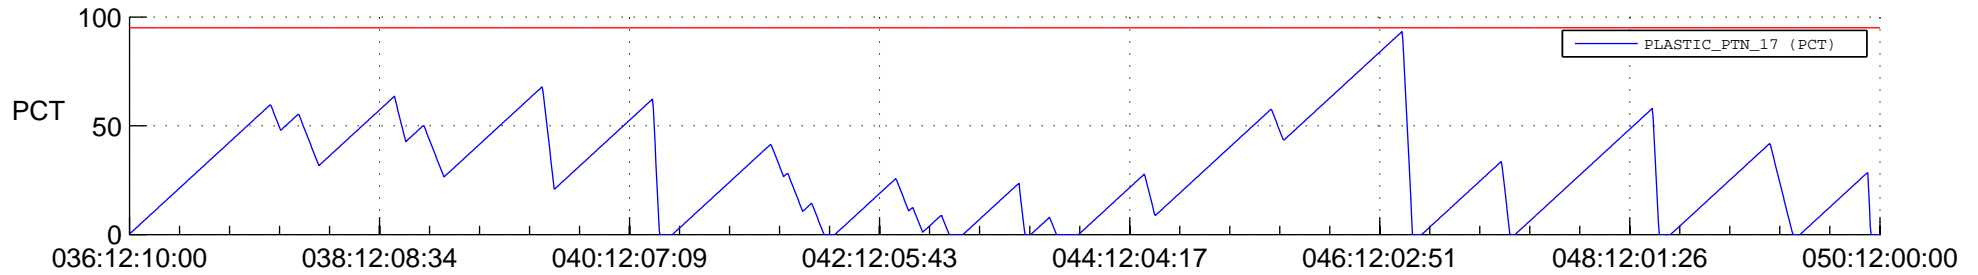

STEREO AHEAD SSR PCT Full Prediction

SWAVES_Percent_Full_Prediction

IMPACT_Percent_Full_Prediction

PLASTIC_Percent_Full_Prediction

Spacecraft_DownLink_Rate