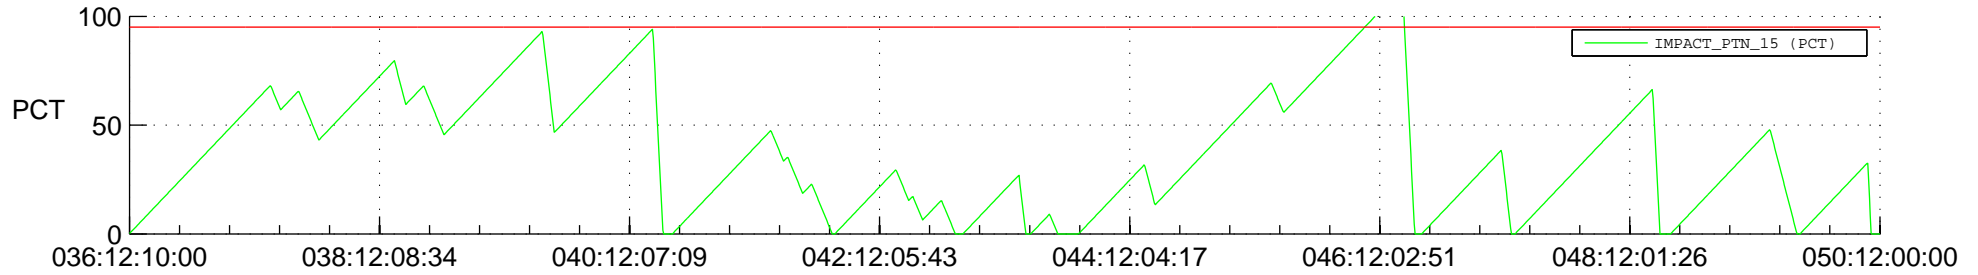

STEREO AHEAD SSR PCT Full Prediction

SWAVES_Percent_Full_Prediction

IMPACT_Percent_Full_Prediction

PLASTIC_Percent_Full_Prediction

Spacecraft_DownLink_Rate