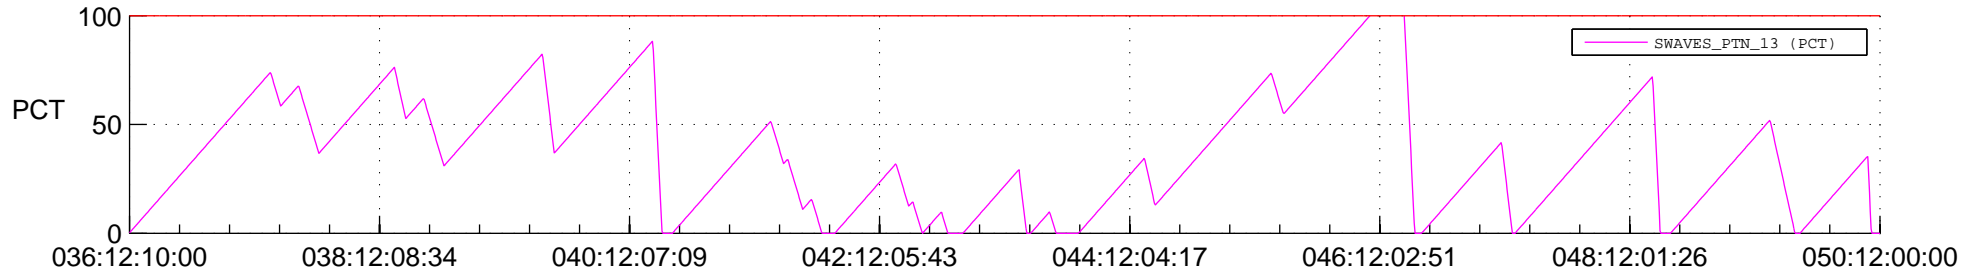

STEREO AHEAD SSR PCT Full Prediction

SWAVES_Percent_Full_Prediction

IMPACT_Percent_Full_Prediction

PLASTIC_Percent_Full_Prediction

Spacecraft_DownLink_Rate