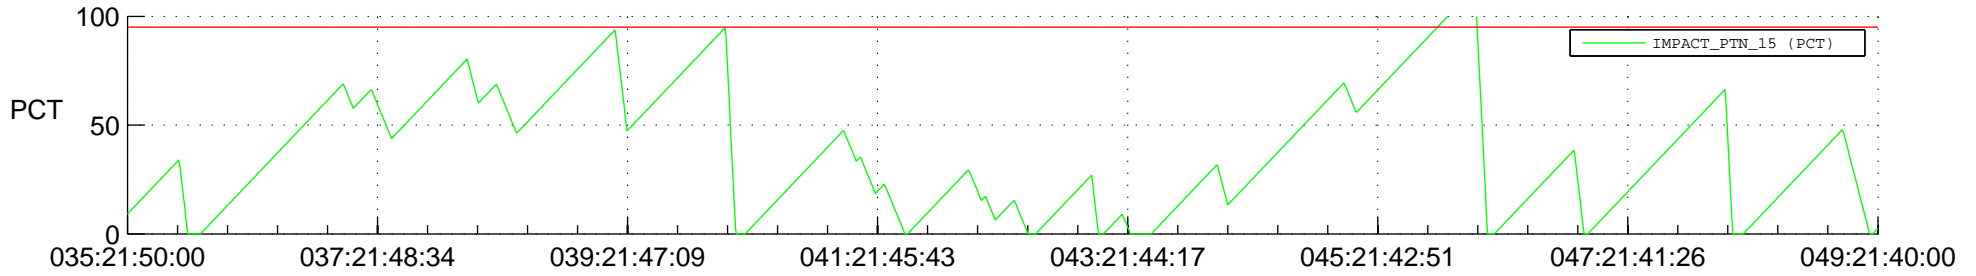

STEREO AHEAD SSR PCT Full Prediction

SWAVES_Percent_Full_Prediction

IMPACT_Percent_Full_Prediction

PLASTIC_Percent_Full_Prediction

Spacecraft_DownLink_Rate

Ground Time (2013:035:21:50:00.000 -2013:049:21:40:00.000)