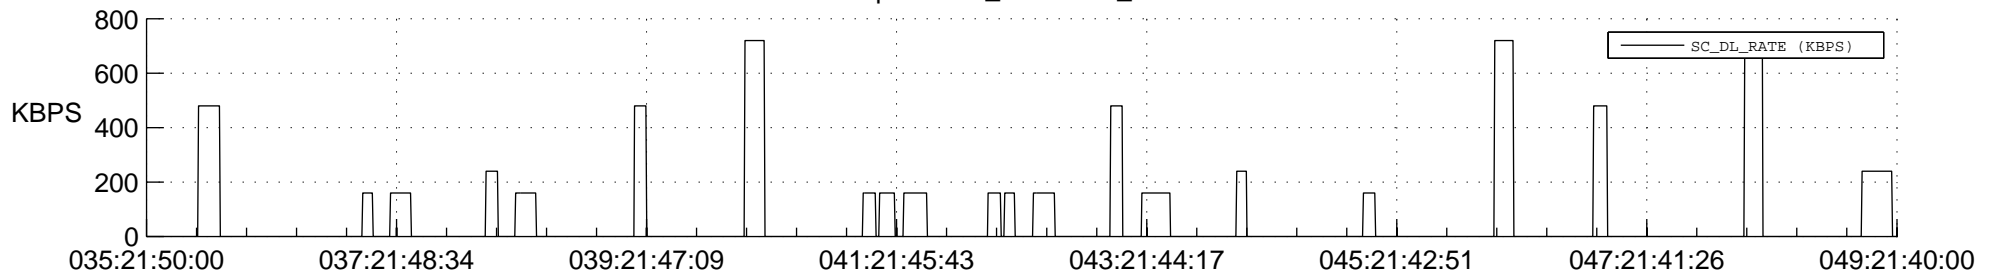

STEREO AHEAD SSR PCT Full Prediction

SWAVES_Percent_Full_Prediction

IMPACT_Percent_Full_Prediction

PLASTIC_Percent_Full_Prediction

Spacecraft_DownLink_Rate

Ground Time (2013:035:21:50:00.000 -2013:049:21:40:00.000)