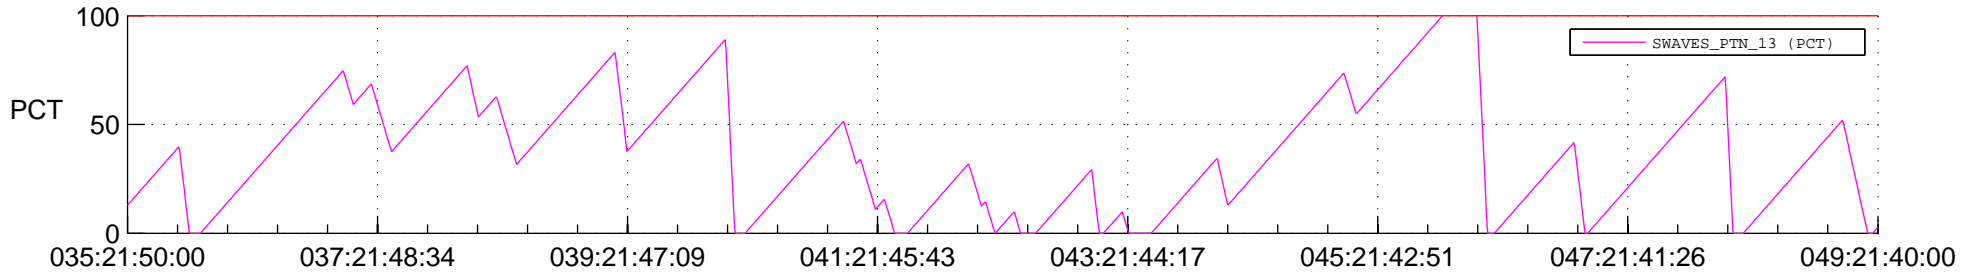

STEREO AHEAD SSR PCT Full Prediction

SWAVES_Percent_Full_Prediction

IMPACT_Percent_Full_Prediction

PLASTIC_Percent_Full_Prediction

Spacecraft_DownLink_Rate

Ground Time (2013:035:21:50:00.000 -2013:049:21:40:00.000)