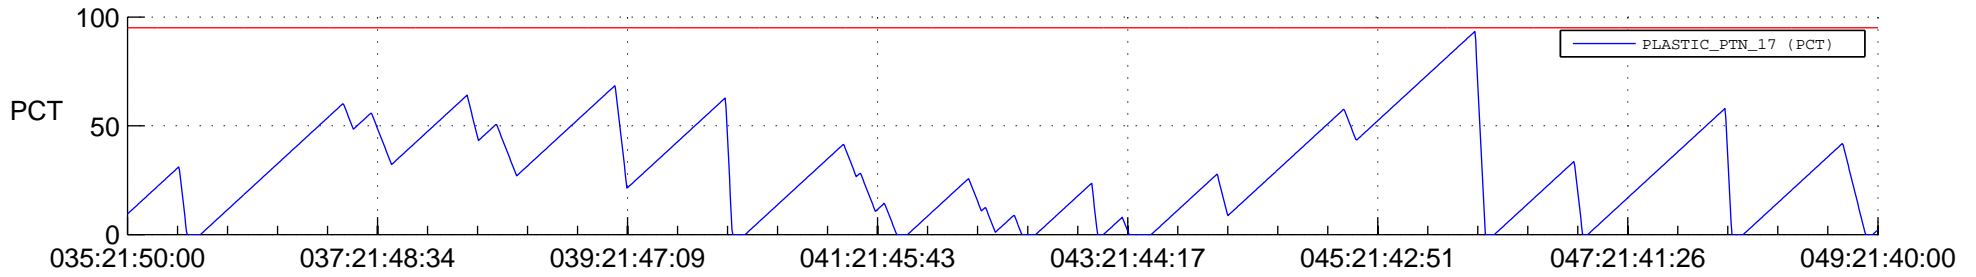

STEREO AHEAD SSR PCT Full Prediction

SWAVES_Percent_Full_Prediction

IMPACT_Percent_Full_Prediction

PLASTIC_Percent_Full_Prediction

Spacecraft_DownLink_Rate

Ground Time (2013:035:21:50:00.000 -2013:049:21:40:00.000)