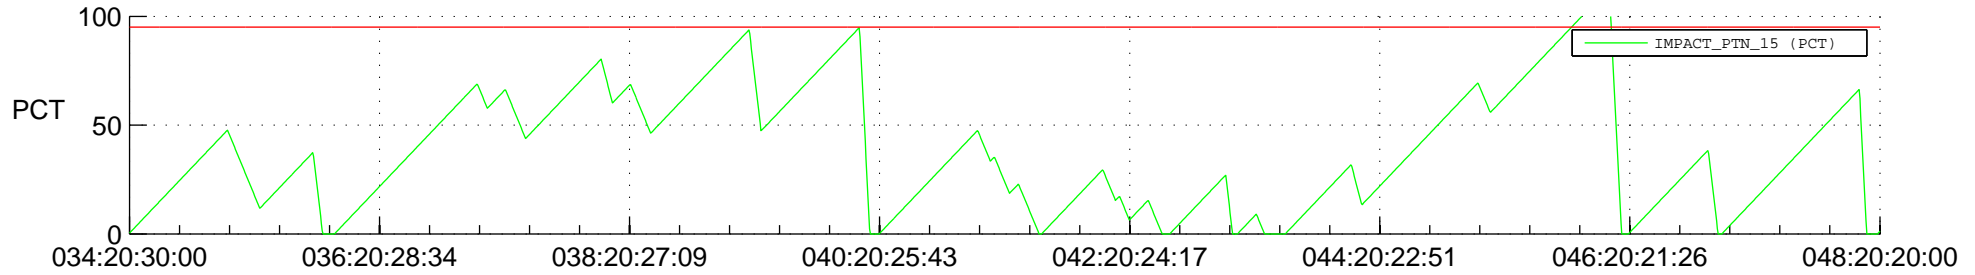

IMPACT_Percent_Full_Prediction