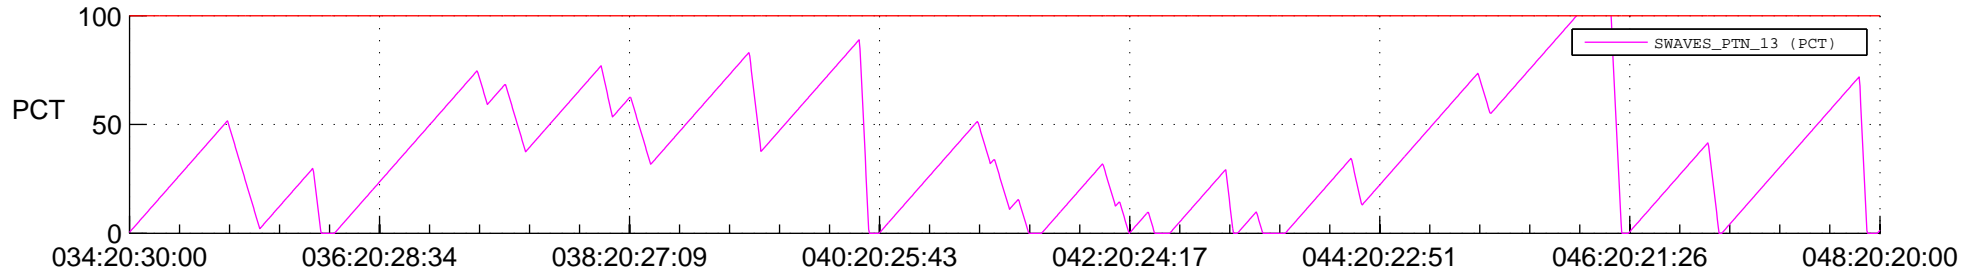

## SWAVES\_Percent\_Full\_Prediction

## Spacecraft\_DownLink\_Rate

Ground Time (2013:034:20:30:00.000 -2013:048:20:20:00.000)