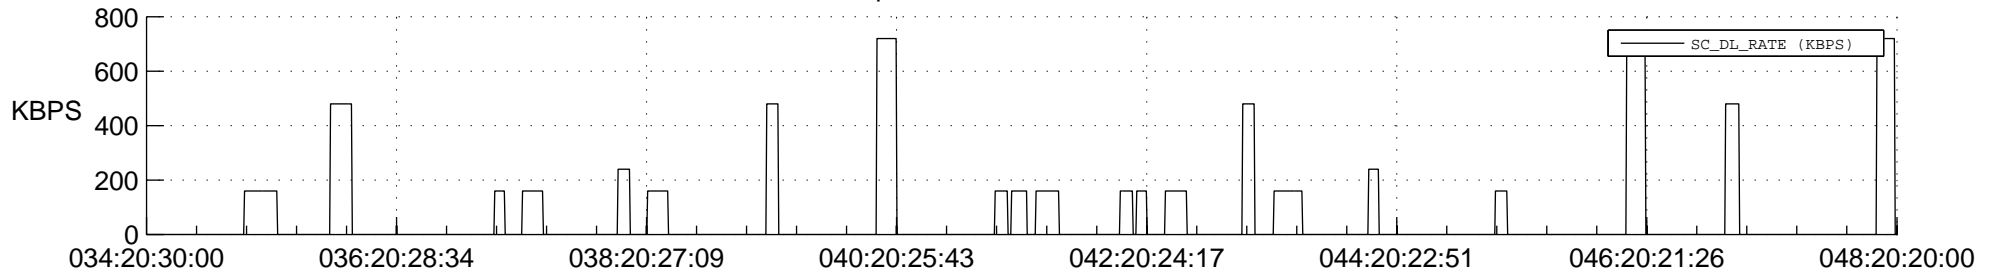

## Spacecraft\_DownLink\_Rate

Ground Time (2013:034:20:30:00.000 -2013:048:20:20:00.000)