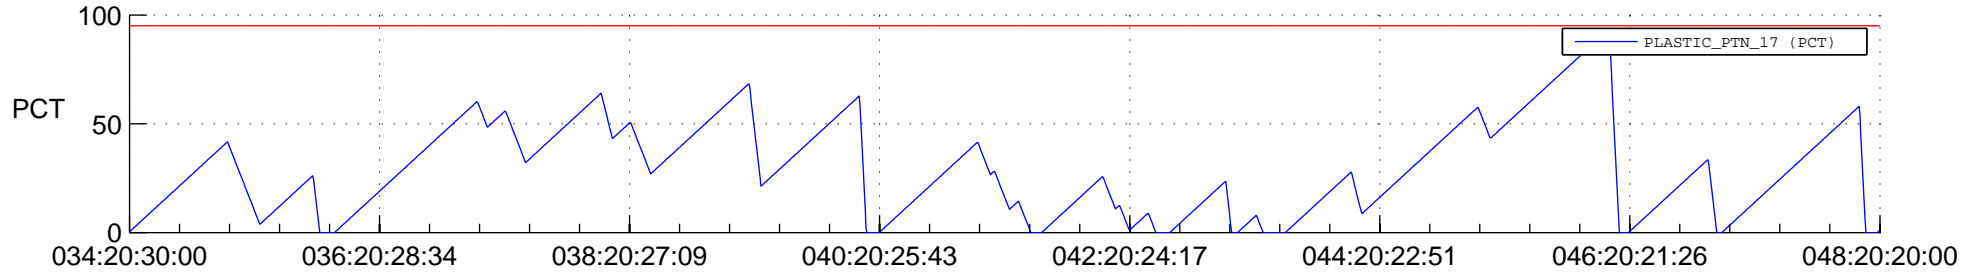

# STEREO AHEAD SSR PCT Full Prediction

## SWAVES\_Percent\_Full\_Prediction

## Spacecraft\_DownLink\_Rate

Ground Time (2013:034:20:30:00.000 -2013:048:20:20:00.000)