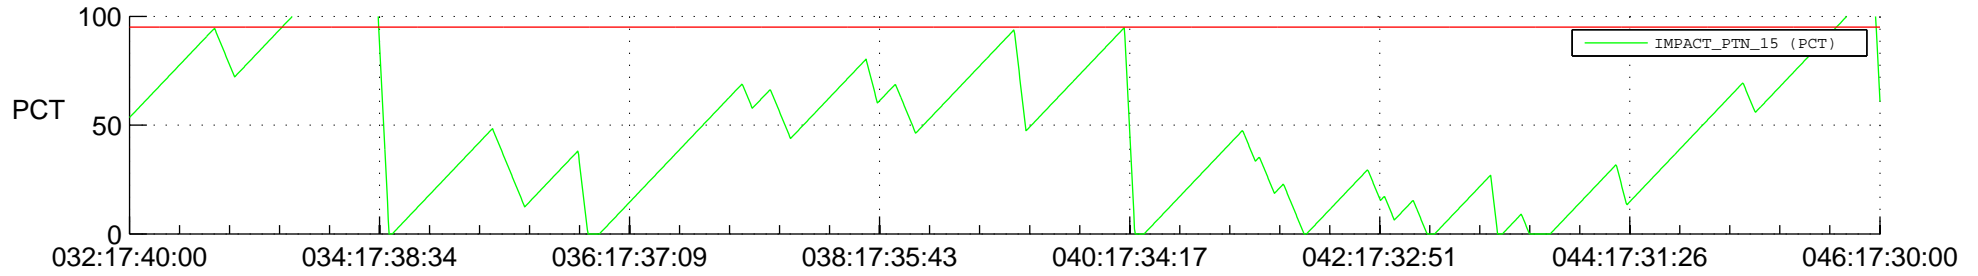

STEREO AHEAD SSR PCT Full Prediction

SWAVES_Percent_Full_Prediction

IMPACT_Percent_Full_Prediction

PLASTIC_Percent_Full_Prediction

Spacecraft_DownLink_Rate

Ground Time (2013:032:17:40:00.000 -2013:046:17:30:00.000)