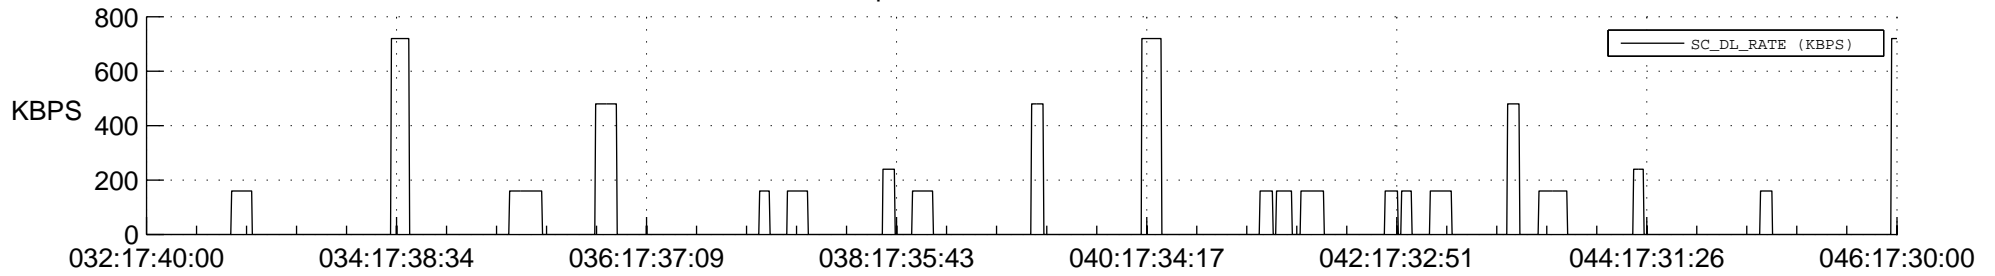

STEREO AHEAD SSR PCT Full Prediction

SWAVES_Percent_Full_Prediction

IMPACT_Percent_Full_Prediction

PLASTIC_Percent_Full_Prediction

Spacecraft_DownLink_Rate

Ground Time (2013:032:17:40:00.000 -2013:046:17:30:00.000)