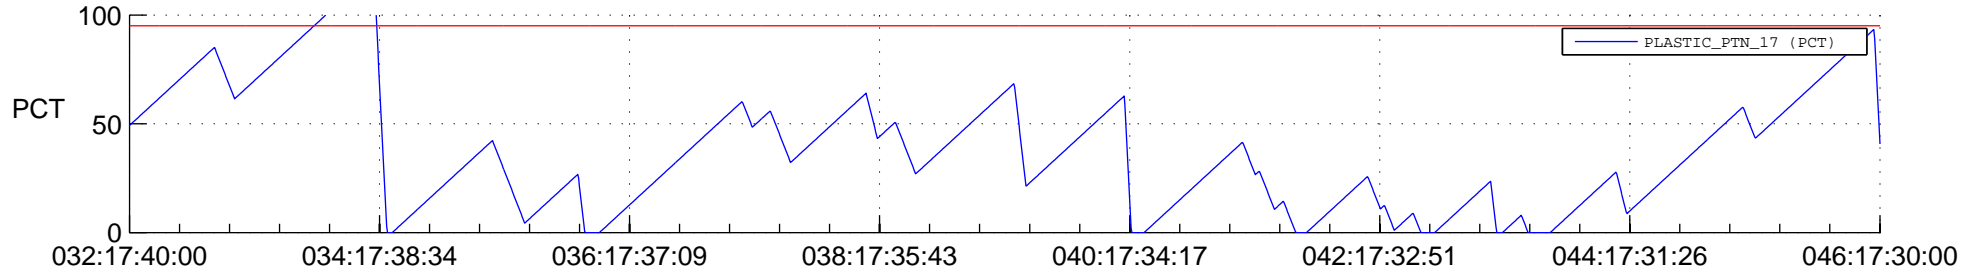

STEREO AHEAD SSR PCT Full Prediction

SWAVES_Percent_Full_Prediction

IMPACT_Percent_Full_Prediction

PLASTIC_Percent_Full_Prediction

Spacecraft_DownLink_Rate

Ground Time (2013:032:17:40:00.000 -2013:046:17:30:00.000)