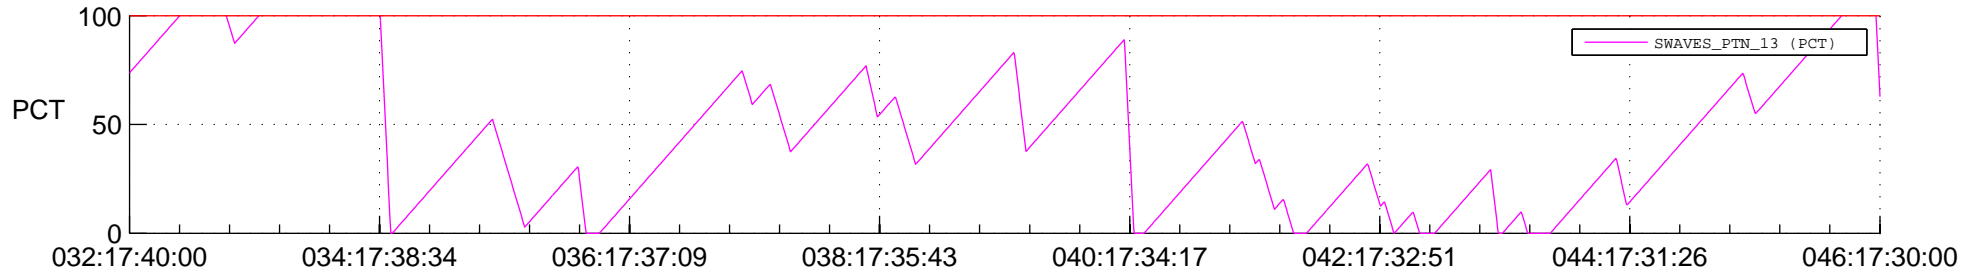

STEREO AHEAD SSR PCT Full Prediction

SWAVES_Percent_Full_Prediction

IMPACT_Percent_Full_Prediction

PLASTIC_Percent_Full_Prediction

Spacecraft_DownLink_Rate

Ground Time (2013:032:17:40:00.000 -2013:046:17:30:00.000)