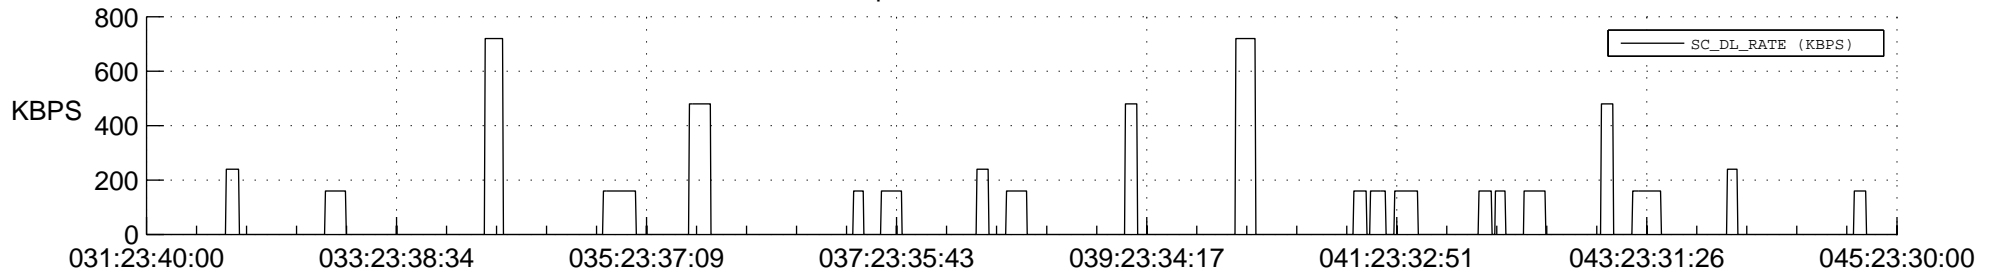

STEREO AHEAD SSR PCT Full Prediction

SWAVES_Percent_Full_Prediction

IMPACT_Percent_Full_Prediction

PLASTIC_Percent_Full_Prediction

Spacecraft_DownLink_Rate

Ground Time (2013:031:23:40:00.000 -2013:045:23:30:00.000)