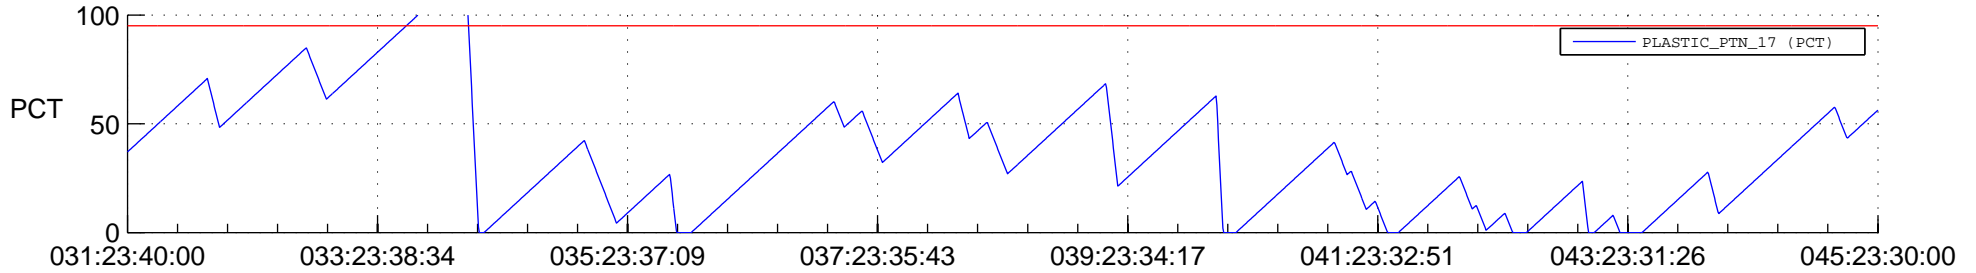

STEREO AHEAD SSR PCT Full Prediction

SWAVES_Percent_Full_Prediction

IMPACT_Percent_Full_Prediction

PLASTIC_Percent_Full_Prediction

Spacecraft_DownLink_Rate

Ground Time (2013:031:23:40:00.000 -2013:045:23:30:00.000)