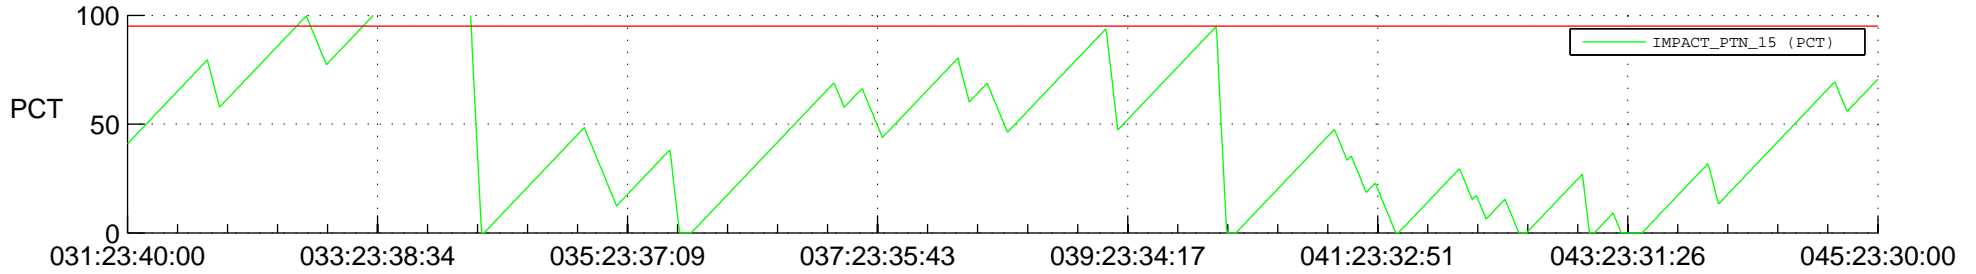

STEREO AHEAD SSR PCT Full Prediction

SWAVES_Percent_Full_Prediction

IMPACT_Percent_Full_Prediction

PLASTIC_Percent_Full_Prediction

Spacecraft_DownLink_Rate

Ground Time (2013:031:23:40:00.000 -2013:045:23:30:00.000)