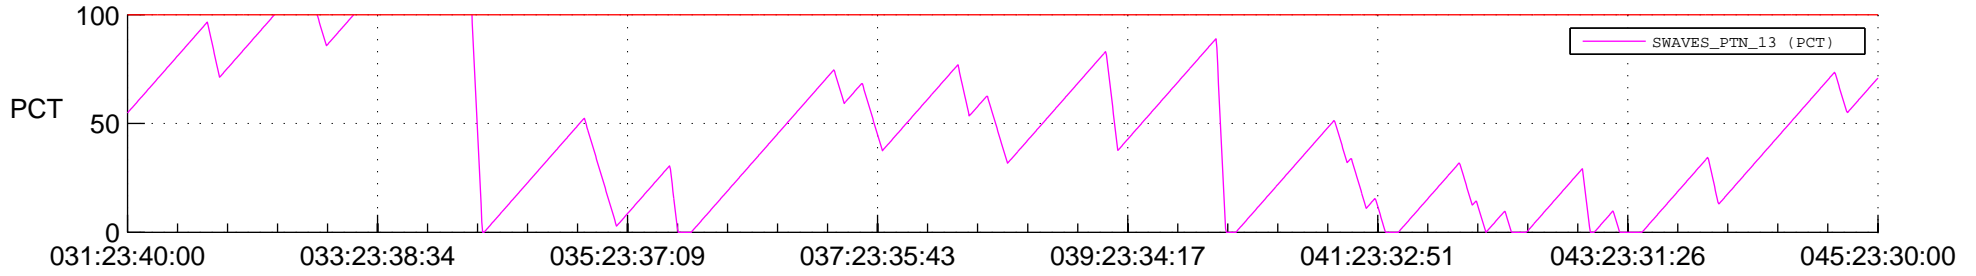

STEREO AHEAD SSR PCT Full Prediction

SWAVES_Percent_Full_Prediction

IMPACT_Percent_Full_Prediction

PLASTIC_Percent_Full_Prediction

Spacecraft_DownLink_Rate

Ground Time (2013:031:23:40:00.000 -2013:045:23:30:00.000)