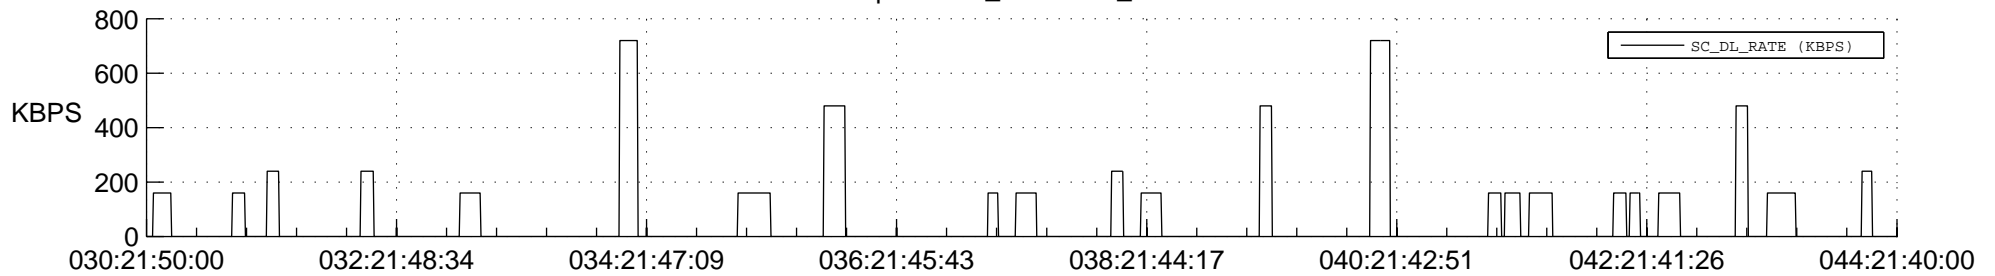

STEREO AHEAD SSR PCT Full Prediction

SWAVES_Percent_Full_Prediction

IMPACT_Percent_Full_Prediction

PLASTIC_Percent_Full_Prediction

Spacecraft_DownLink_Rate

Ground Time (2013:030:21:50:00.000 -2013:044:21:40:00.000)