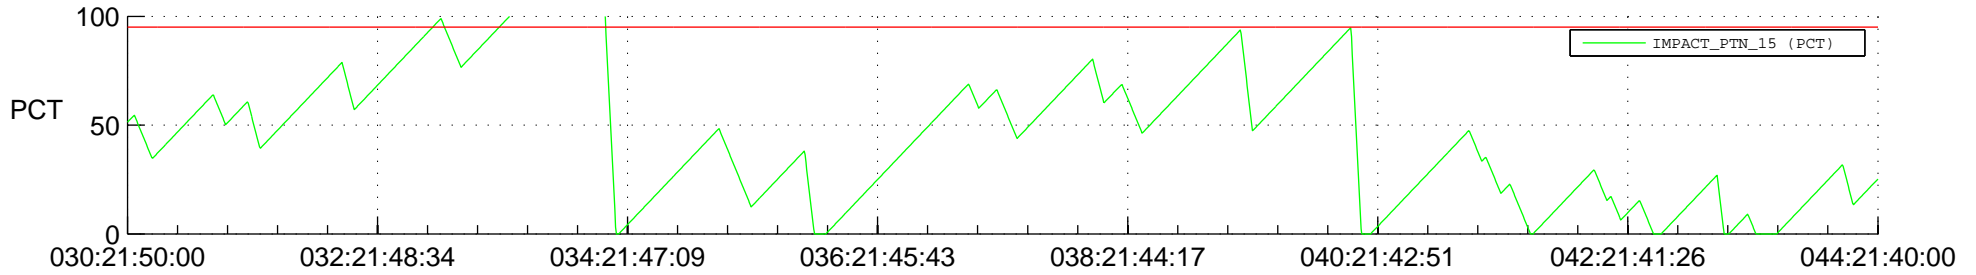

STEREO AHEAD SSR PCT Full Prediction

SWAVES_Percent_Full_Prediction

IMPACT_Percent_Full_Prediction

PLASTIC_Percent_Full_Prediction

Spacecraft_DownLink_Rate

Ground Time (2013:030:21:50:00.000 -2013:044:21:40:00.000)