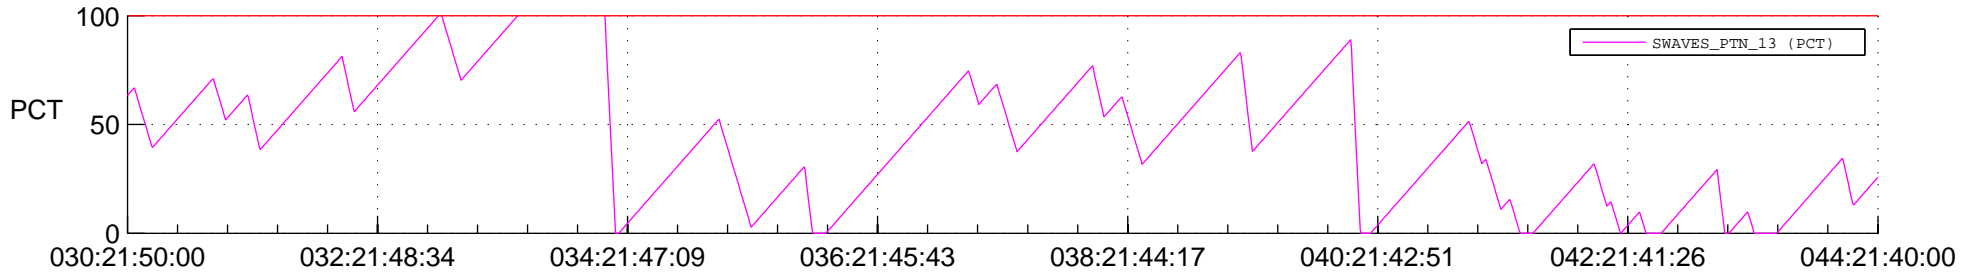

STEREO AHEAD SSR PCT Full Prediction

SWAVES_Percent_Full_Prediction

IMPACT_Percent_Full_Prediction

PLASTIC_Percent_Full_Prediction

Spacecraft_DownLink_Rate

Ground Time (2013:030:21:50:00.000 -2013:044:21:40:00.000)