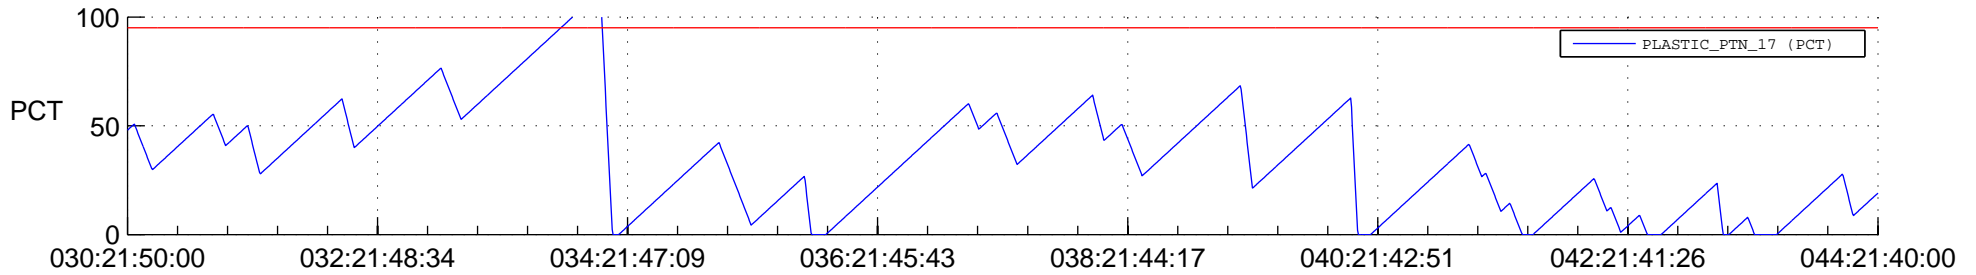

STEREO AHEAD SSR PCT Full Prediction

SWAVES_Percent_Full_Prediction

IMPACT_Percent_Full_Prediction

PLASTIC_Percent_Full_Prediction

Spacecraft_DownLink_Rate

Ground Time (2013:030:21:50:00.000 -2013:044:21:40:00.000)