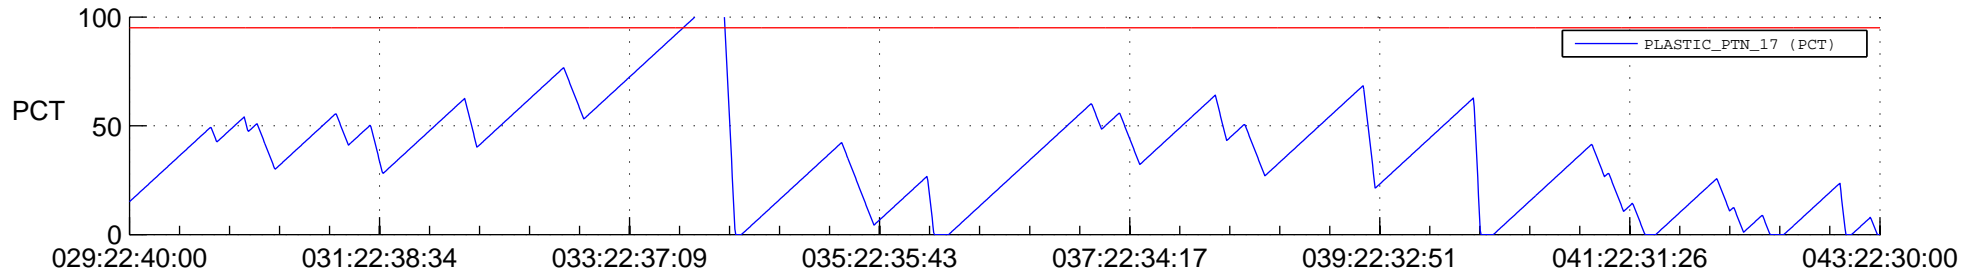

STEREO AHEAD SSR PCT Full Prediction

SWAVES_Percent_Full_Prediction

IMPACT_Percent_Full_Prediction

PLASTIC_Percent_Full_Prediction

Spacecraft_DownLink_Rate

Ground Time (2013:029:22:40:00.000 -2013:043:22:30:00.000)