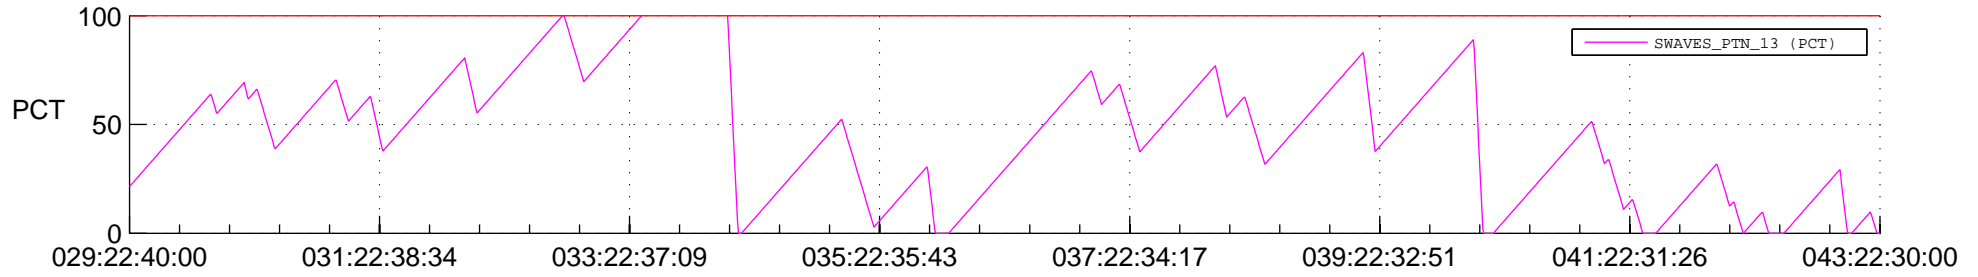

STEREO AHEAD SSR PCT Full Prediction

SWAVES_Percent_Full_Prediction

IMPACT_Percent_Full_Prediction

PLASTIC_Percent_Full_Prediction

Spacecraft_DownLink_Rate

Ground Time (2013:029:22:40:00.000 -2013:043:22:30:00.000)