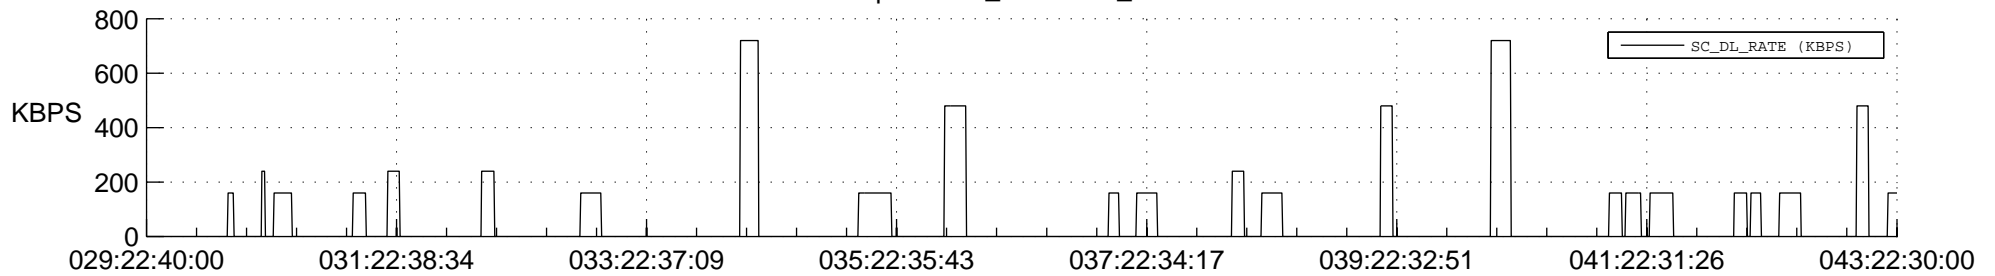

STEREO AHEAD SSR PCT Full Prediction

SWAVES_Percent_Full_Prediction

IMPACT_Percent_Full_Prediction

PLASTIC_Percent_Full_Prediction

Spacecraft_DownLink_Rate

Ground Time (2013:029:22:40:00.000 -2013:043:22:30:00.000)