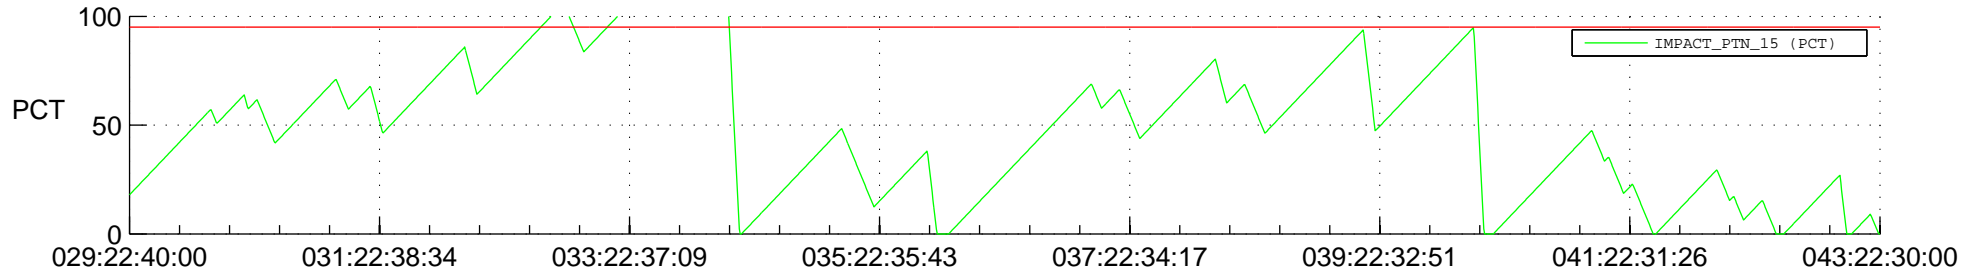

STEREO AHEAD SSR PCT Full Prediction

SWAVES_Percent_Full_Prediction

IMPACT_Percent_Full_Prediction

PLASTIC_Percent_Full_Prediction

Spacecraft_DownLink_Rate

Ground Time (2013:029:22:40:00.000 -2013:043:22:30:00.000)