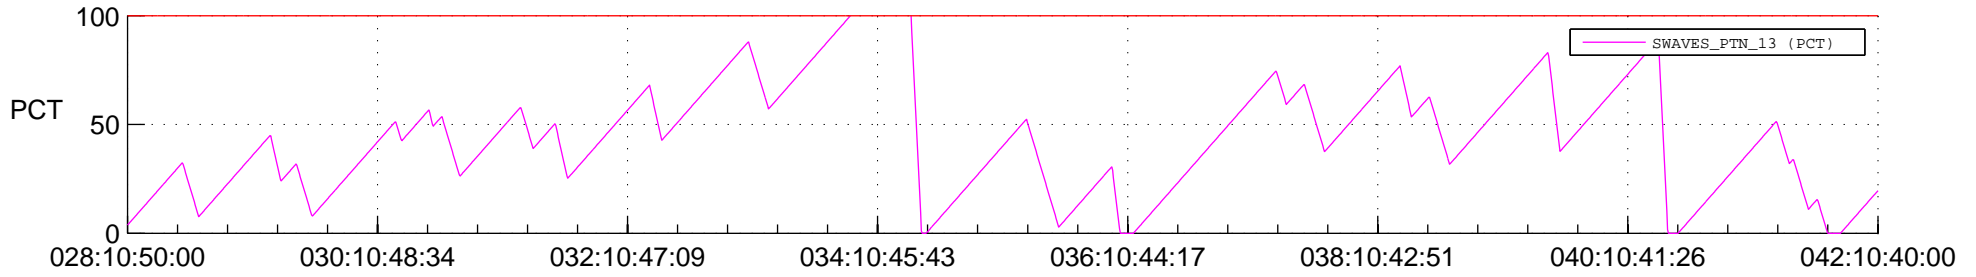

STEREO AHEAD SSR PCT Full Prediction

SWAVES_Percent_Full_Prediction

IMPACT_Percent_Full_Prediction

PLASTIC_Percent_Full_Prediction

Spacecraft_DownLink_Rate