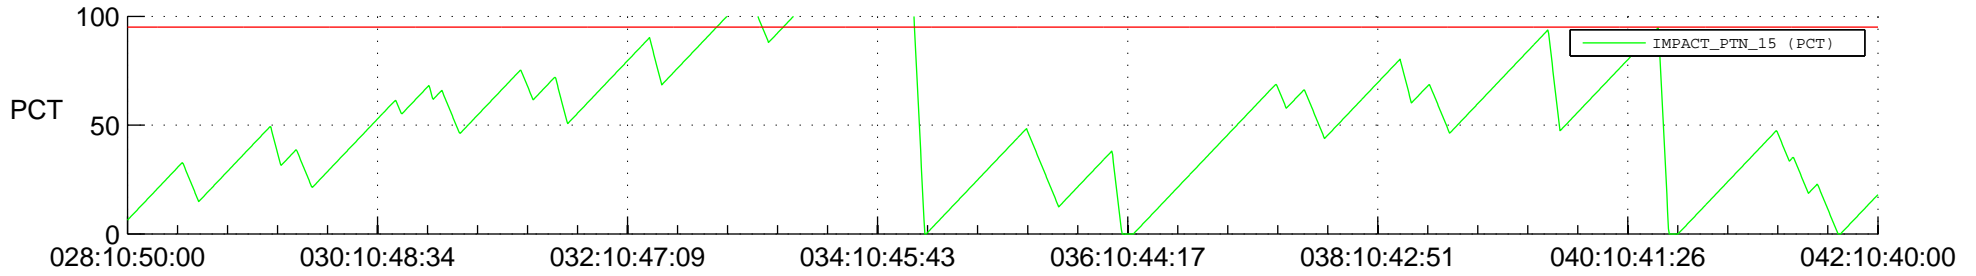

STEREO AHEAD SSR PCT Full Prediction

SWAVES_Percent_Full_Prediction

IMPACT_Percent_Full_Prediction

PLASTIC_Percent_Full_Prediction

Spacecraft_DownLink_Rate