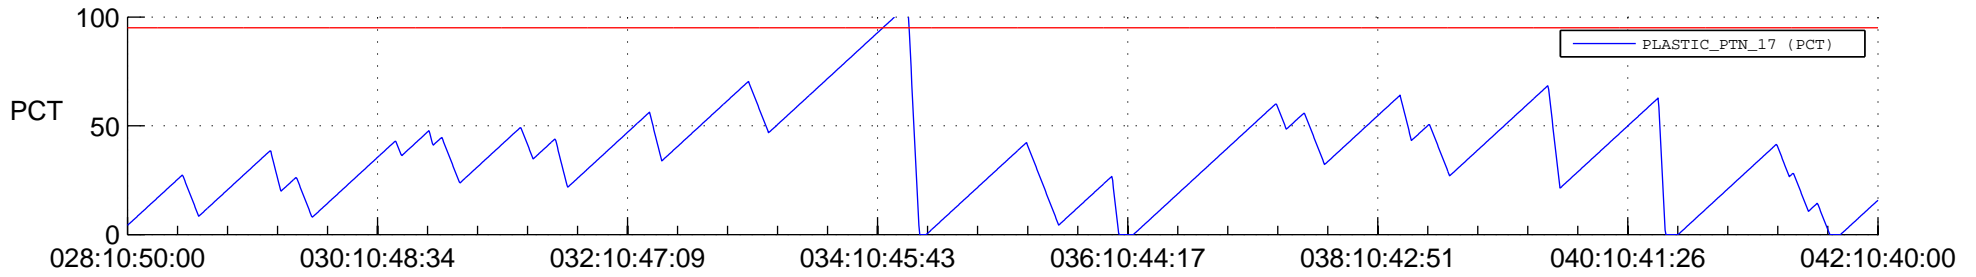

STEREO AHEAD SSR PCT Full Prediction

SWAVES_Percent_Full_Prediction

IMPACT_Percent_Full_Prediction

PLASTIC_Percent_Full_Prediction

Spacecraft_DownLink_Rate