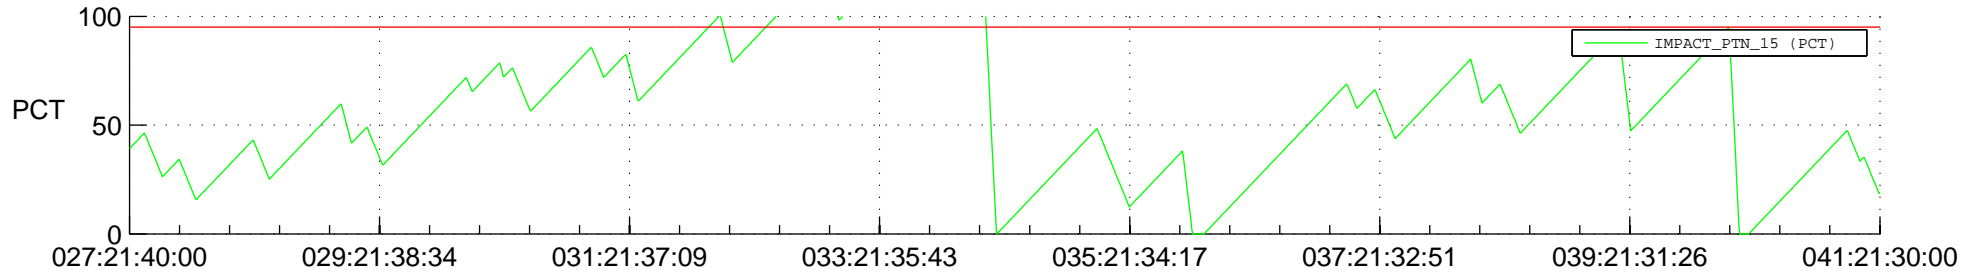

STEREO AHEAD SSR PCT Full Prediction

SWAVES_Percent_Full_Prediction

IMPACT_Percent_Full_Prediction

PLASTIC_Percent_Full_Prediction

Spacecraft_DownLink_Rate

Ground Time (2013:027:21:40:00.000 -2013:041:21:30:00.000)