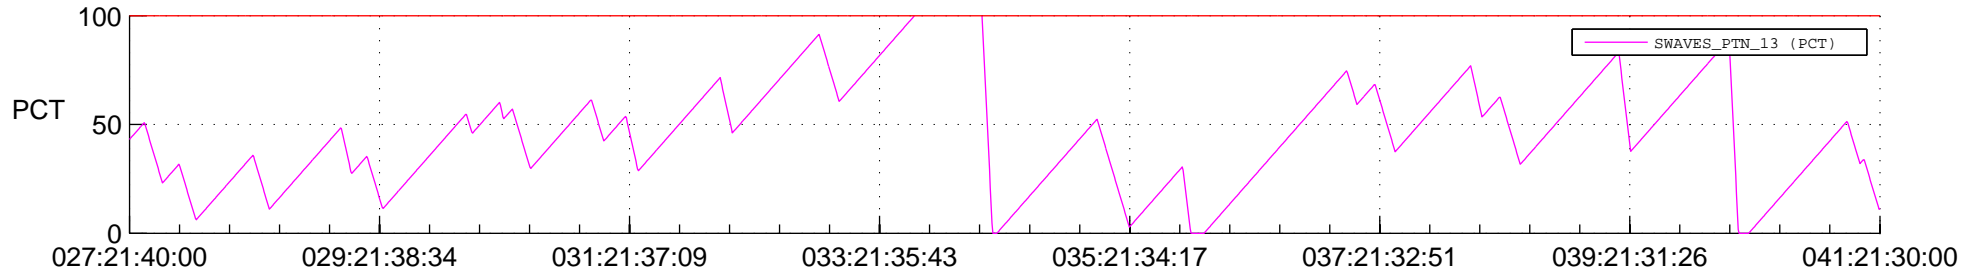

STEREO AHEAD SSR PCT Full Prediction

SWAVES_Percent_Full_Prediction

IMPACT_Percent_Full_Prediction

PLASTIC_Percent_Full_Prediction

Spacecraft_DownLink_Rate

Ground Time (2013:027:21:40:00.000 -2013:041:21:30:00.000)