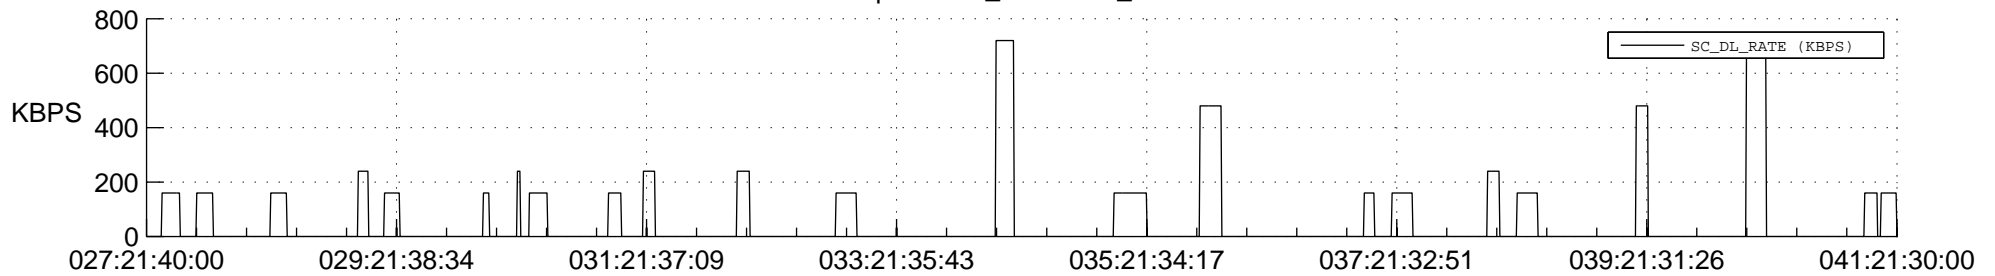

STEREO AHEAD SSR PCT Full Prediction

SWAVES_Percent_Full_Prediction

IMPACT_Percent_Full_Prediction

PLASTIC_Percent_Full_Prediction

Spacecraft_DownLink_Rate

Ground Time (2013:027:21:40:00.000 -2013:041:21:30:00.000)