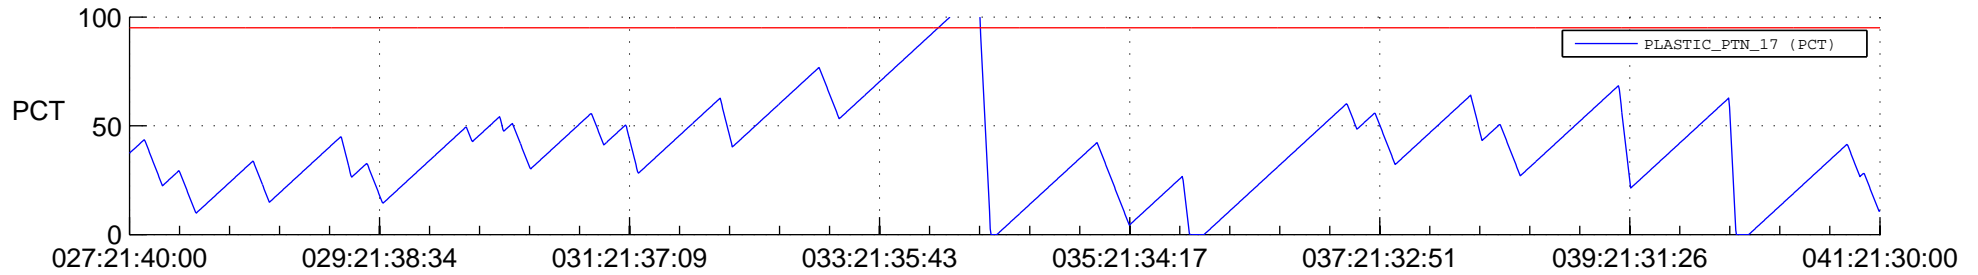

STEREO AHEAD SSR PCT Full Prediction

SWAVES_Percent_Full_Prediction

IMPACT_Percent_Full_Prediction

PLASTIC_Percent_Full_Prediction

Spacecraft_DownLink_Rate

Ground Time (2013:027:21:40:00.000 -2013:041:21:30:00.000)