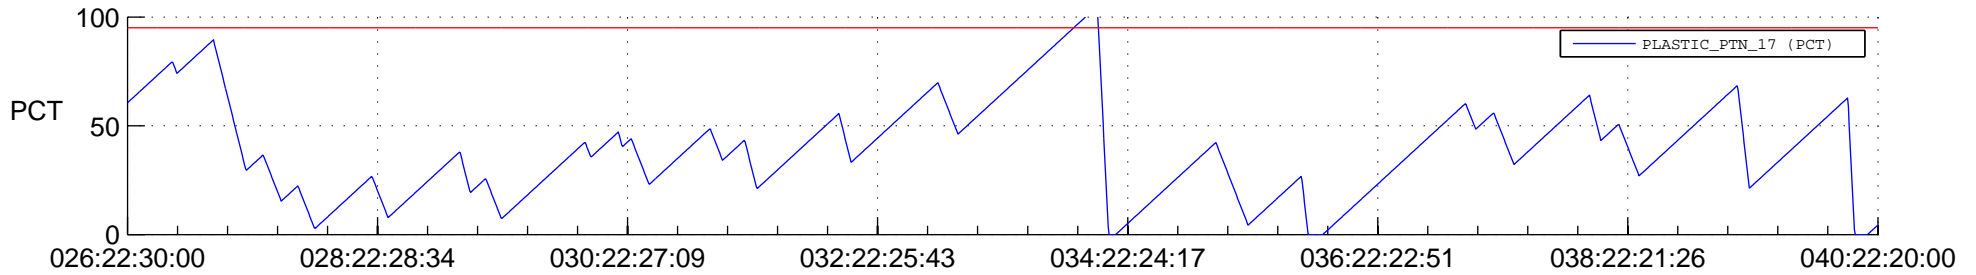

STEREO AHEAD SSR PCT Full Prediction

SWAVES_Percent_Full_Prediction

IMPACT_Percent_Full_Prediction

PLASTIC_Percent_Full_Prediction

Spacecraft_DownLink_Rate