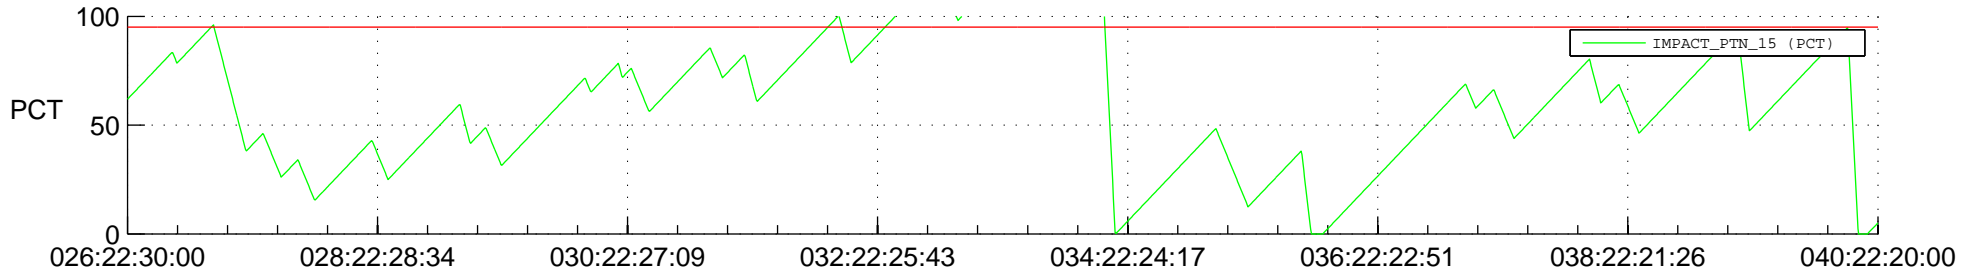

STEREO AHEAD SSR PCT Full Prediction

SWAVES_Percent_Full_Prediction

IMPACT_Percent_Full_Prediction

PLASTIC_Percent_Full_Prediction

Spacecraft_DownLink_Rate