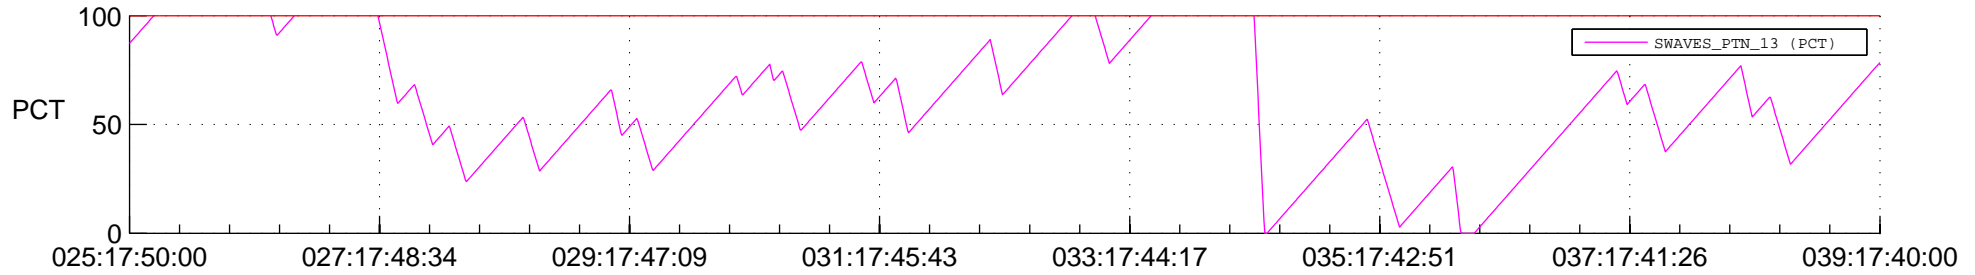

STEREO AHEAD SSR PCT Full Prediction

SWAVES_Percent_Full_Prediction

IMPACT_Percent_Full_Prediction

PLASTIC_Percent_Full_Prediction

Spacecraft_DownLink_Rate