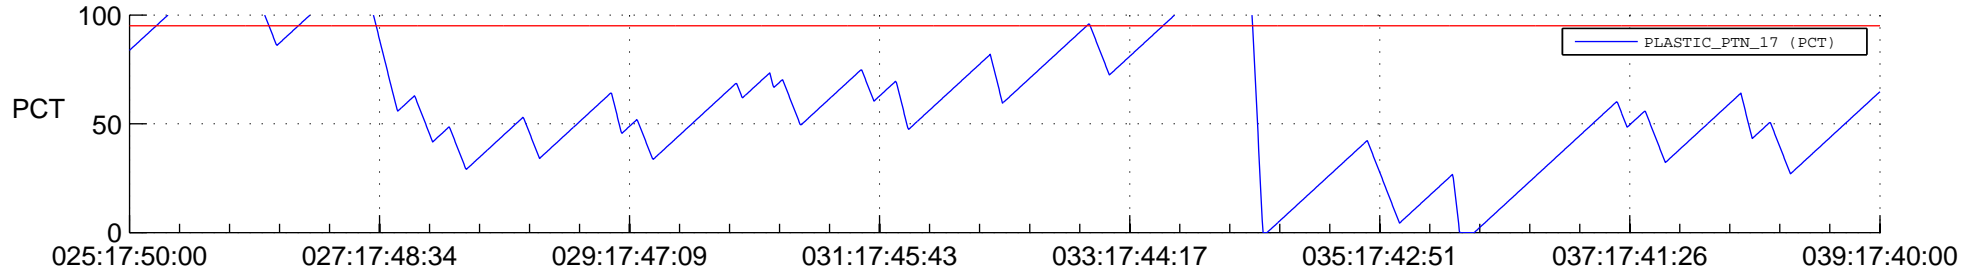

STEREO AHEAD SSR PCT Full Prediction

SWAVES_Percent_Full_Prediction

IMPACT_Percent_Full_Prediction

PLASTIC_Percent_Full_Prediction

Spacecraft_DownLink_Rate