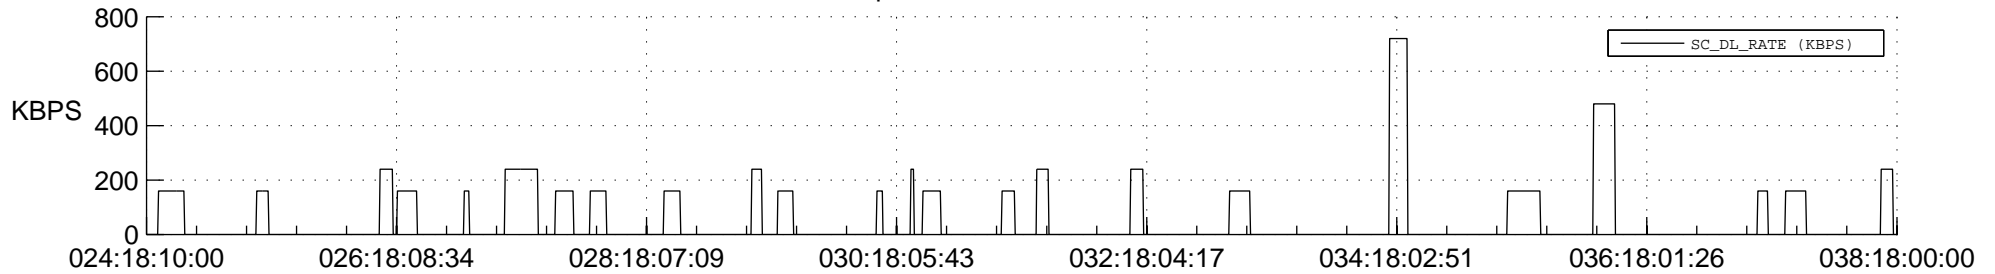

STEREO AHEAD SSR PCT Full Prediction

SWAVES_Percent_Full_Prediction

IMPACT_Percent_Full_Prediction

PLASTIC_Percent_Full_Prediction

Spacecraft_DownLink_Rate

Ground Time (2013:024:18:10:00.000 -2013:038:18:00:00.000)