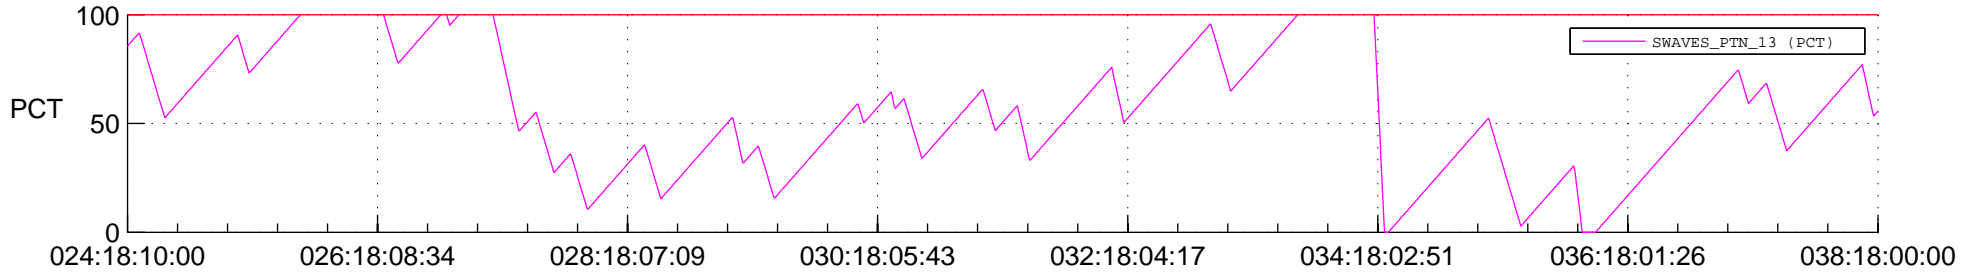

STEREO AHEAD SSR PCT Full Prediction

SWAVES_Percent_Full_Prediction

IMPACT_Percent_Full_Prediction

PLASTIC_Percent_Full_Prediction

Spacecraft_DownLink_Rate

Ground Time (2013:024:18:10:00.000 -2013:038:18:00:00.000)