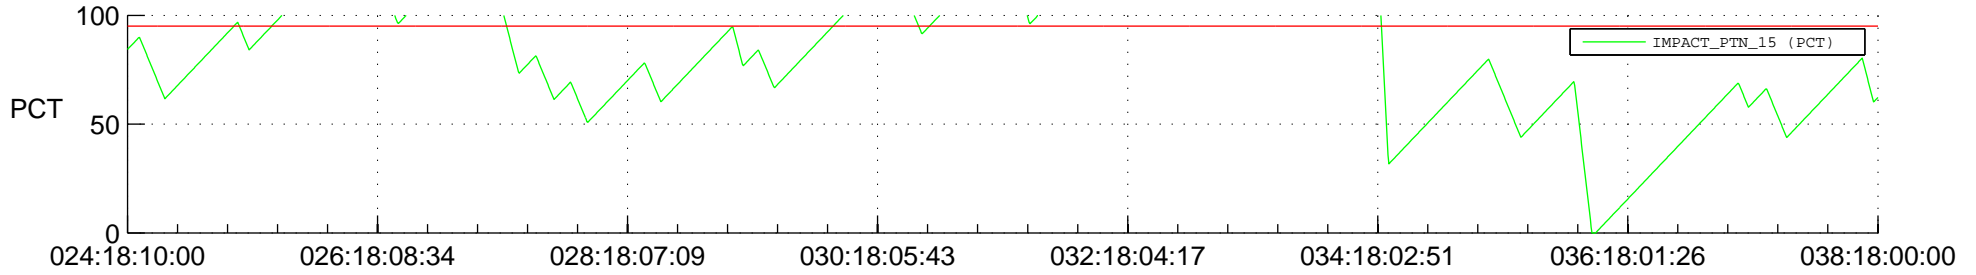

STEREO AHEAD SSR PCT Full Prediction

SWAVES_Percent_Full_Prediction

IMPACT_Percent_Full_Prediction

PLASTIC_Percent_Full_Prediction

Spacecraft_DownLink_Rate

Ground Time (2013:024:18:10:00.000 -2013:038:18:00:00.000)