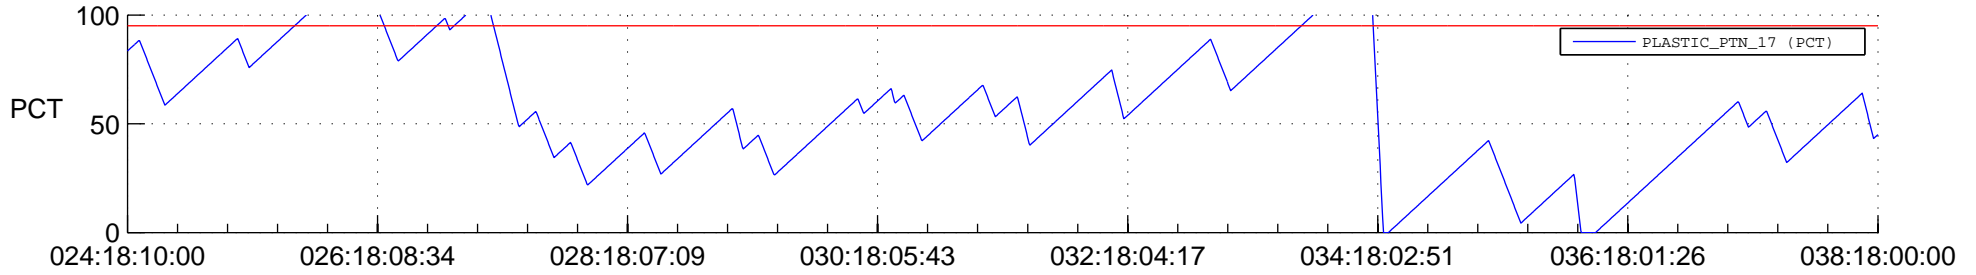

STEREO AHEAD SSR PCT Full Prediction

SWAVES_Percent_Full_Prediction

IMPACT_Percent_Full_Prediction

PLASTIC_Percent_Full_Prediction

Spacecraft_DownLink_Rate

Ground Time (2013:024:18:10:00.000 -2013:038:18:00:00.000)