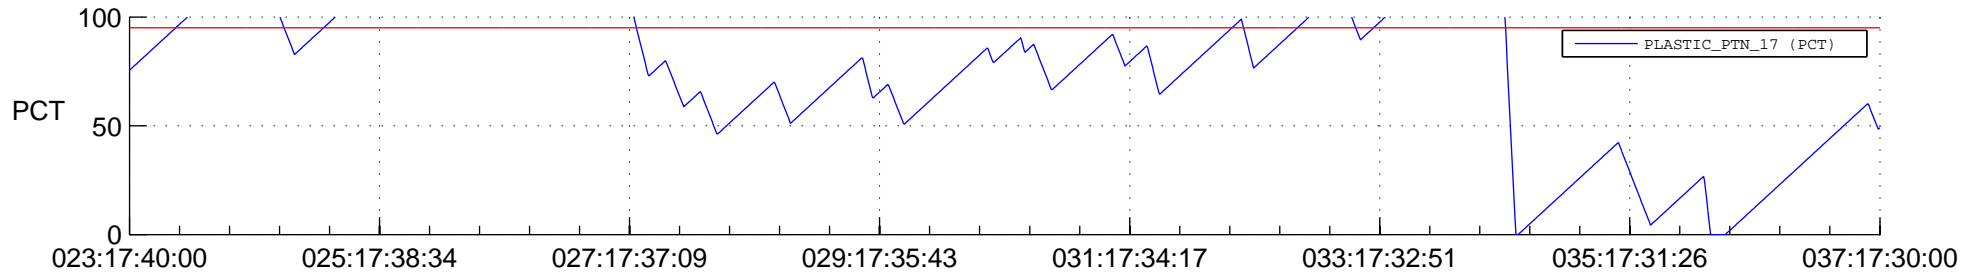

STEREO AHEAD SSR PCT Full Prediction

SWAVES_Percent_Full_Prediction

IMPACT_Percent_Full_Prediction

PLASTIC_Percent_Full_Prediction

Spacecraft_DownLink_Rate

Ground Time (2013:023:17:40:00.000 -2013:037:17:30:00.000)