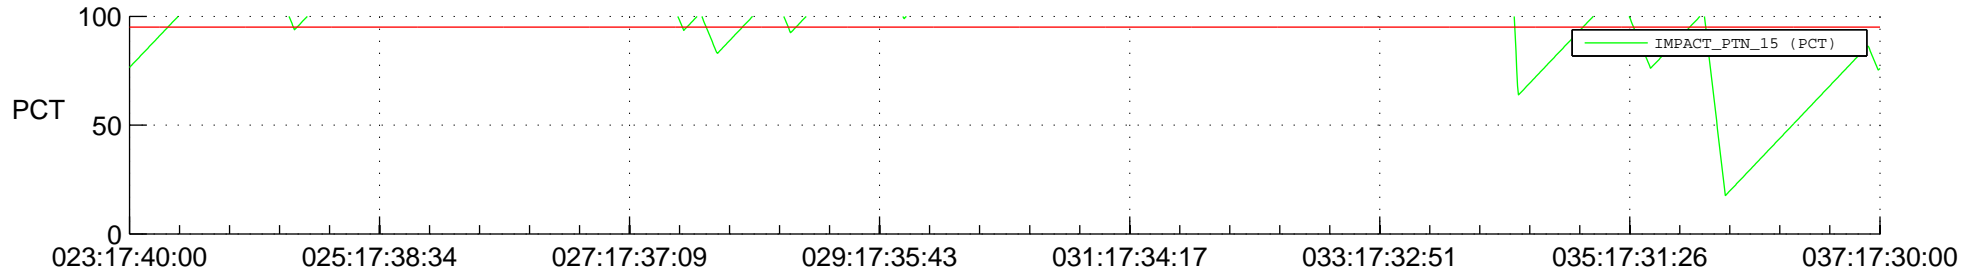

STEREO AHEAD SSR PCT Full Prediction

SWAVES_Percent_Full_Prediction

IMPACT_Percent_Full_Prediction

PLASTIC_Percent_Full_Prediction

Spacecraft_DownLink_Rate

Ground Time (2013:023:17:40:00.000 -2013:037:17:30:00.000)