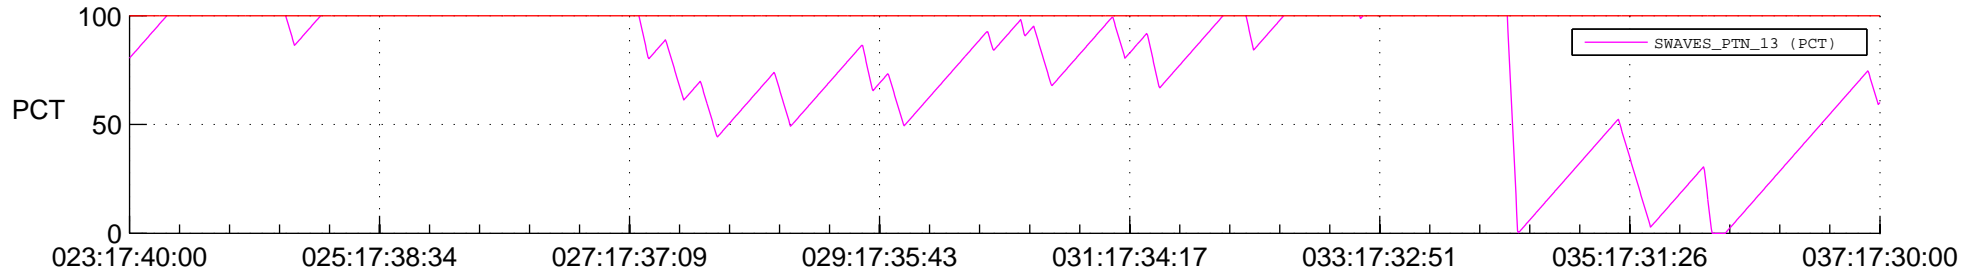

STEREO AHEAD SSR PCT Full Prediction

SWAVES_Percent_Full_Prediction

IMPACT_Percent_Full_Prediction

PLASTIC_Percent_Full_Prediction

Spacecraft_DownLink_Rate

Ground Time (2013:023:17:40:00.000 -2013:037:17:30:00.000)