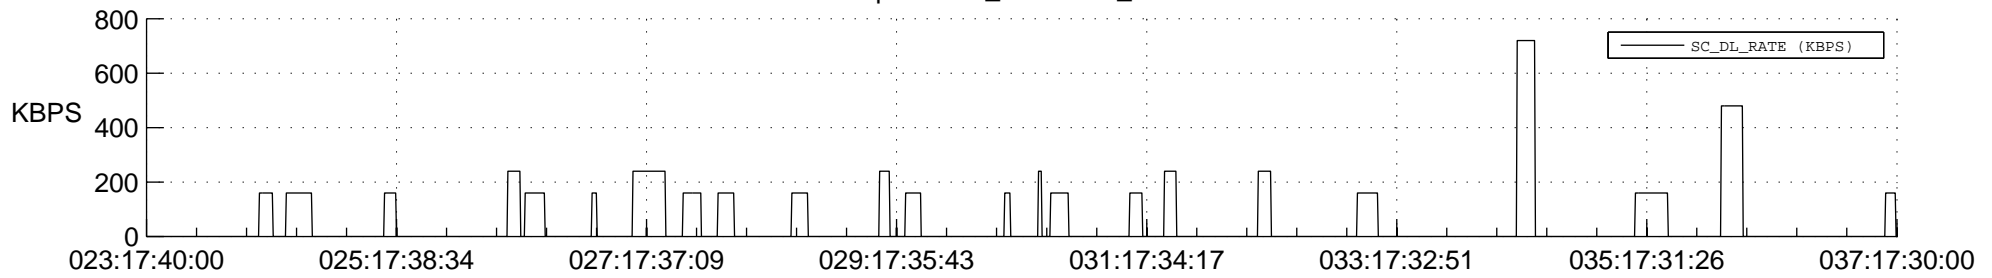

STEREO AHEAD SSR PCT Full Prediction

SWAVES_Percent_Full_Prediction

IMPACT_Percent_Full_Prediction

PLASTIC_Percent_Full_Prediction

Spacecraft_DownLink_Rate

Ground Time (2013:023:17:40:00.000 -2013:037:17:30:00.000)