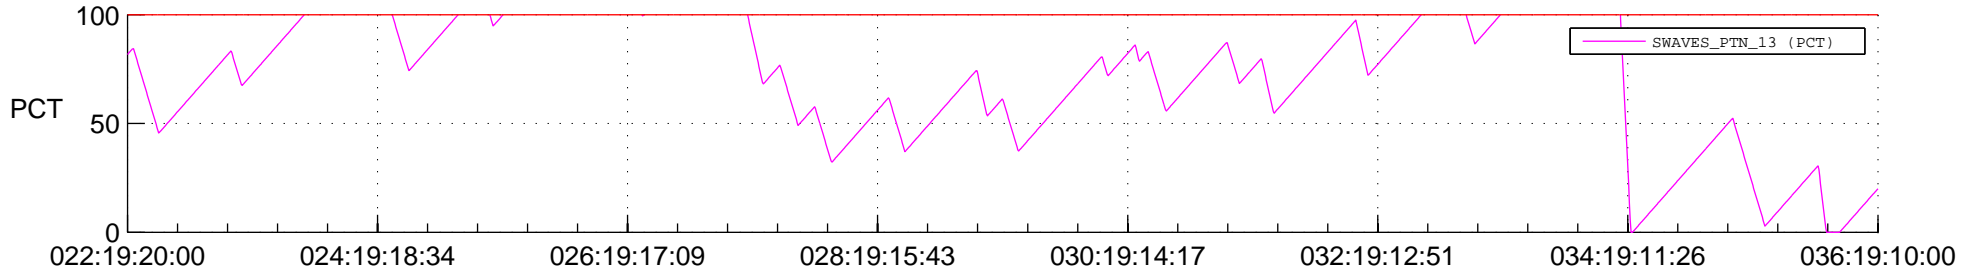

STEREO AHEAD SSR PCT Full Prediction

SWAVES_Percent_Full_Prediction

IMPACT_Percent_Full_Prediction

PLASTIC_Percent_Full_Prediction

Spacecraft_DownLink_Rate