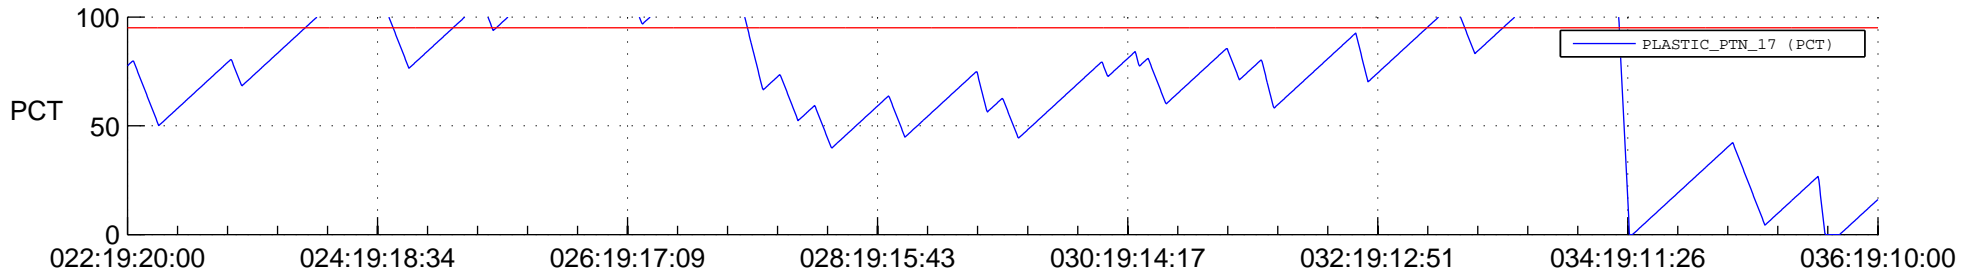

STEREO AHEAD SSR PCT Full Prediction

SWAVES_Percent_Full_Prediction

IMPACT_Percent_Full_Prediction

PLASTIC_Percent_Full_Prediction

Spacecraft_DownLink_Rate