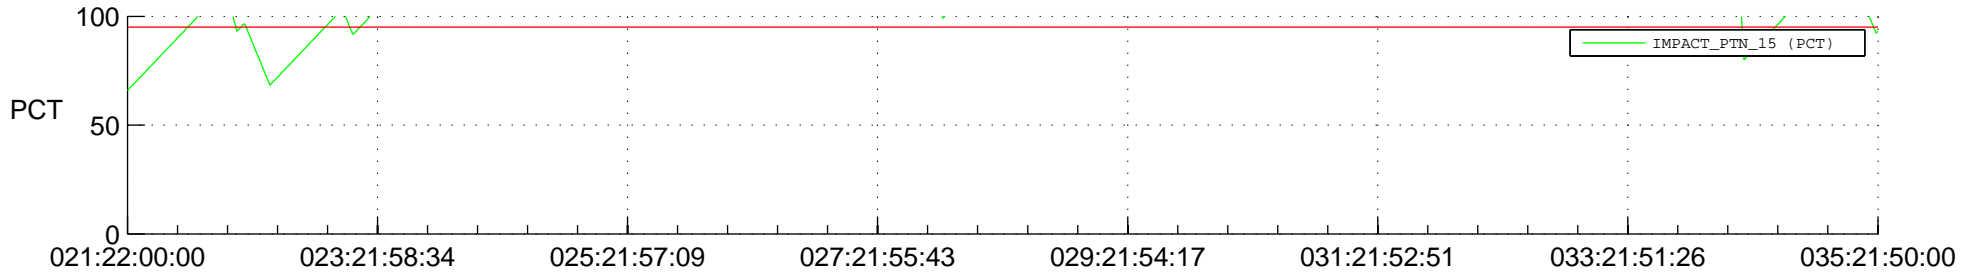

STEREO AHEAD SSR PCT Full Prediction

SWAVES_Percent_Full_Prediction

IMPACT_Percent_Full_Prediction

PLASTIC_Percent_Full_Prediction

Spacecraft_DownLink_Rate

Ground Time (2013:021:22:00:00.000 -2013:035:21:50:00.000)