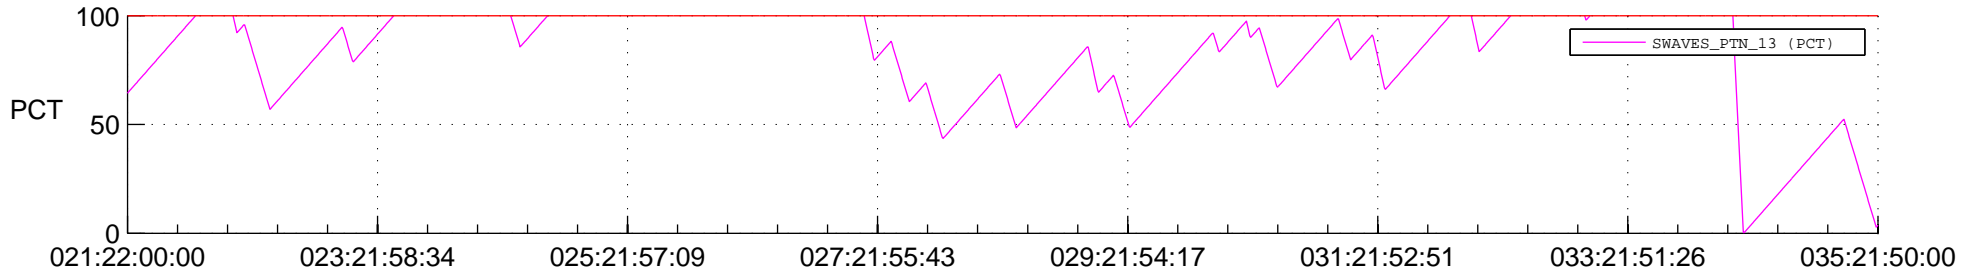

STEREO AHEAD SSR PCT Full Prediction

SWAVES_Percent_Full_Prediction

IMPACT_Percent_Full_Prediction

PLASTIC_Percent_Full_Prediction

Spacecraft_DownLink_Rate

Ground Time (2013:021:22:00:00.000 -2013:035:21:50:00.000)