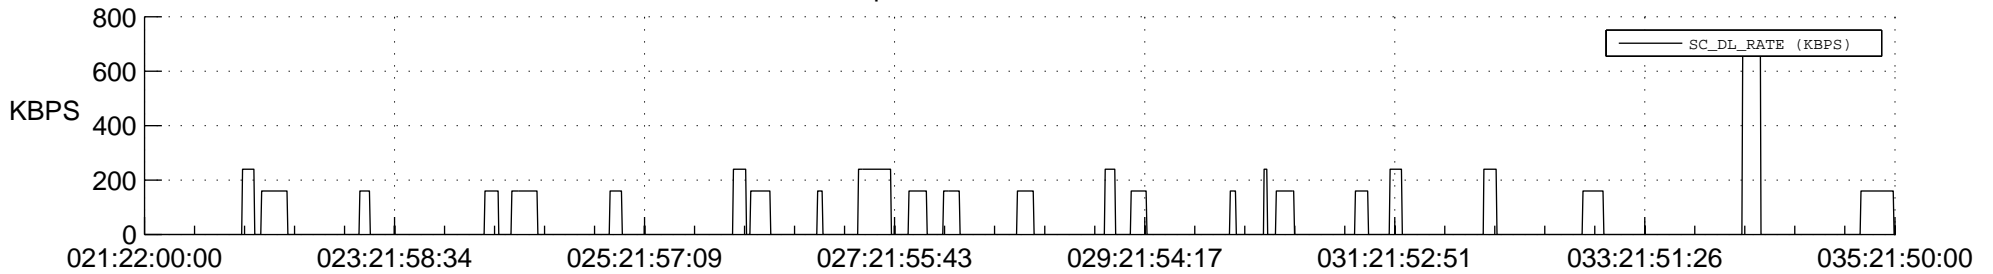

STEREO AHEAD SSR PCT Full Prediction

SWAVES_Percent_Full_Prediction

IMPACT_Percent_Full_Prediction

PLASTIC_Percent_Full_Prediction

Spacecraft_DownLink_Rate

Ground Time (2013:021:22:00:00.000 -2013:035:21:50:00.000)