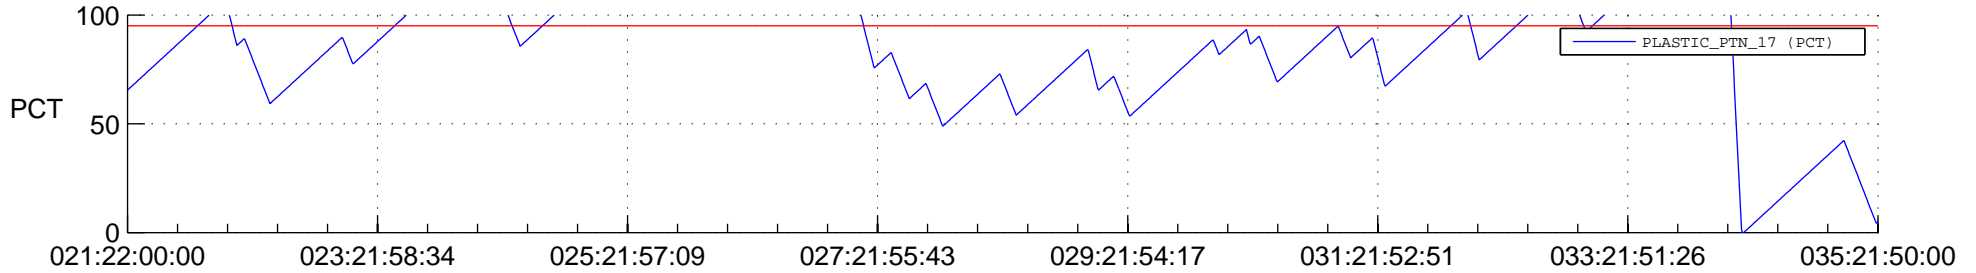

STEREO AHEAD SSR PCT Full Prediction

SWAVES_Percent_Full_Prediction

IMPACT_Percent_Full_Prediction

PLASTIC_Percent_Full_Prediction

Spacecraft_DownLink_Rate

Ground Time (2013:021:22:00:00.000 -2013:035:21:50:00.000)