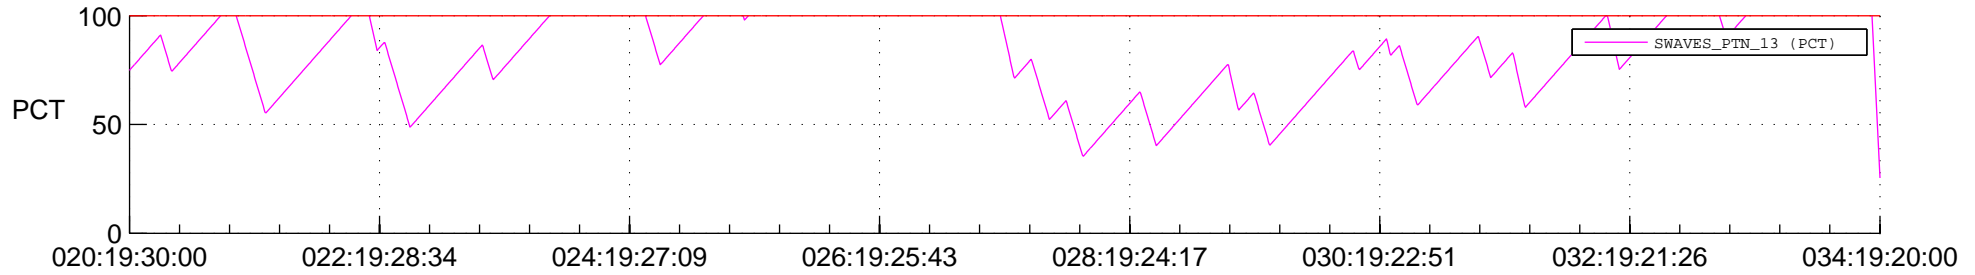

STEREO AHEAD SSR PCT Full Prediction

SWAVES_Percent_Full_Prediction

IMPACT_Percent_Full_Prediction

PLASTIC_Percent_Full_Prediction

Spacecraft_DownLink_Rate

Ground Time (2013:020:19:30:00.000 -2013:034:19:20:00.000)