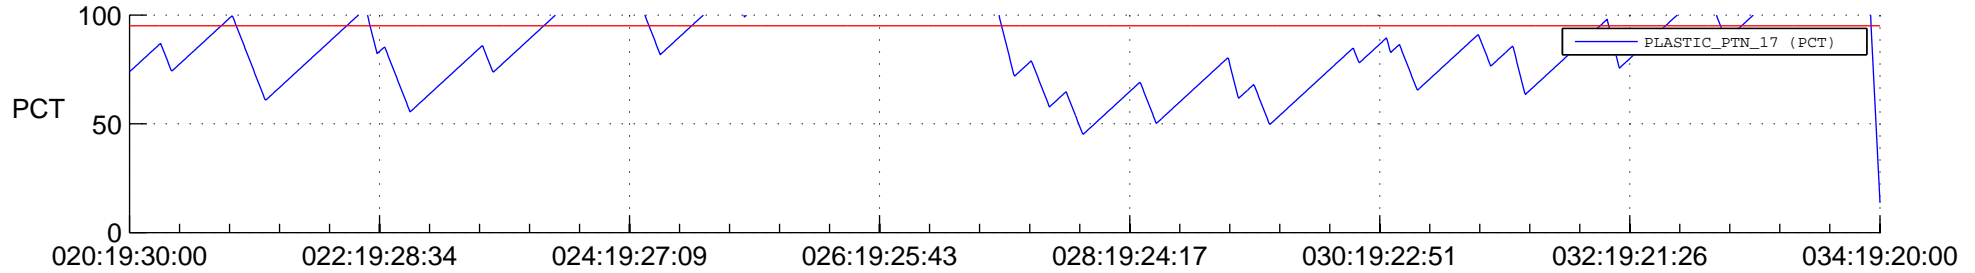

STEREO AHEAD SSR PCT Full Prediction

SWAVES_Percent_Full_Prediction

IMPACT_Percent_Full_Prediction

PLASTIC_Percent_Full_Prediction

Spacecraft_DownLink_Rate

Ground Time (2013:020:19:30:00.000 -2013:034:19:20:00.000)