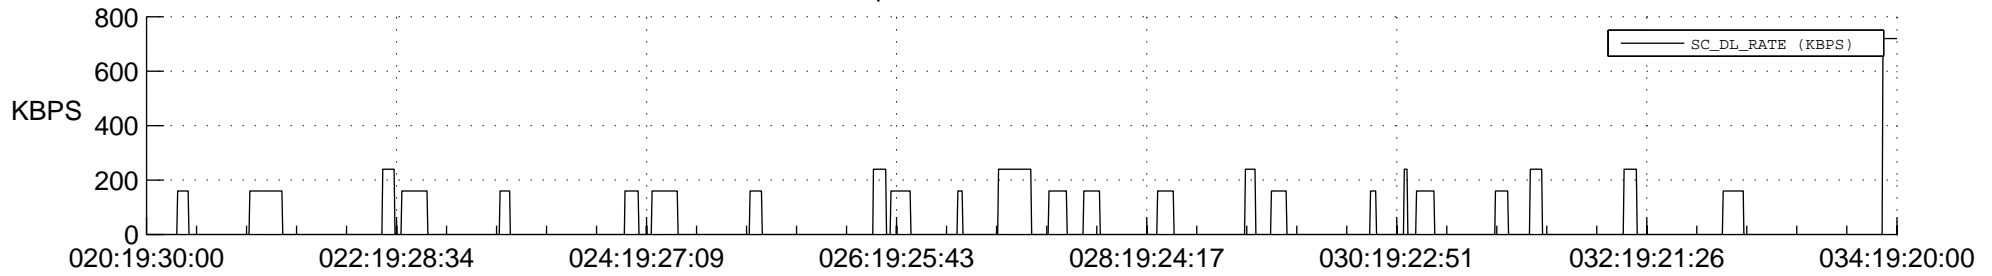

STEREO AHEAD SSR PCT Full Prediction

SWAVES_Percent_Full_Prediction

IMPACT_Percent_Full_Prediction

PLASTIC_Percent_Full_Prediction

Spacecraft_DownLink_Rate

Ground Time (2013:020:19:30:00.000 -2013:034:19:20:00.000)