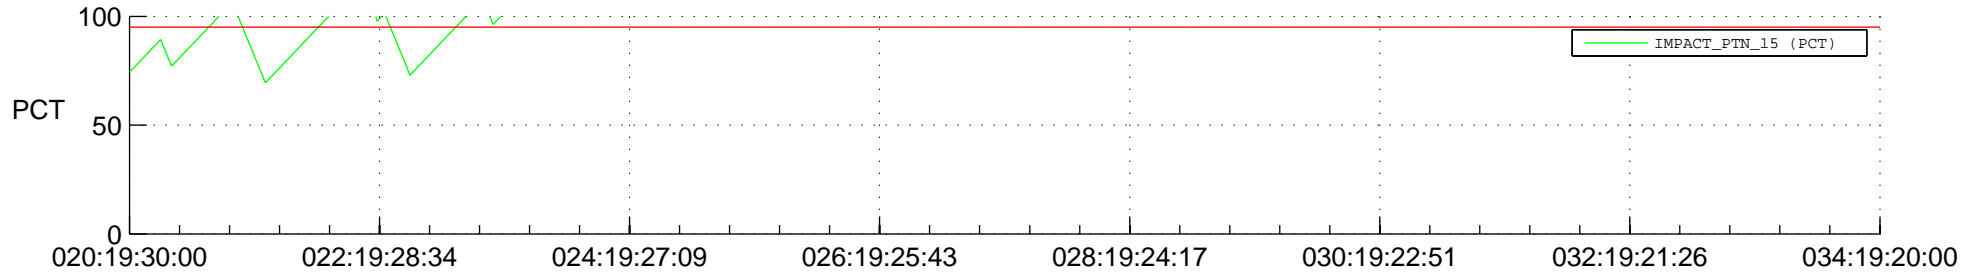

STEREO AHEAD SSR PCT Full Prediction

SWAVES_Percent_Full_Prediction

IMPACT_Percent_Full_Prediction

PLASTIC_Percent_Full_Prediction

Spacecraft_DownLink_Rate

Ground Time (2013:020:19:30:00.000 -2013:034:19:20:00.000)