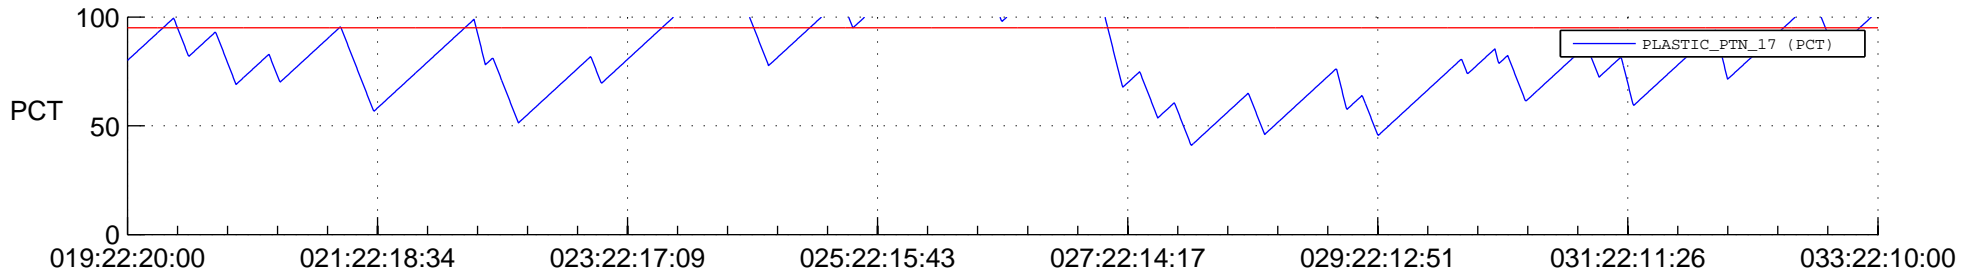

STEREO AHEAD SSR PCT Full Prediction

SWAVES_Percent_Full_Prediction

IMPACT_Percent_Full_Prediction

PLASTIC_Percent_Full_Prediction

Spacecraft_DownLink_Rate

Ground Time (2013:019:22:20:00.000 -2013:033:22:10:00.000)