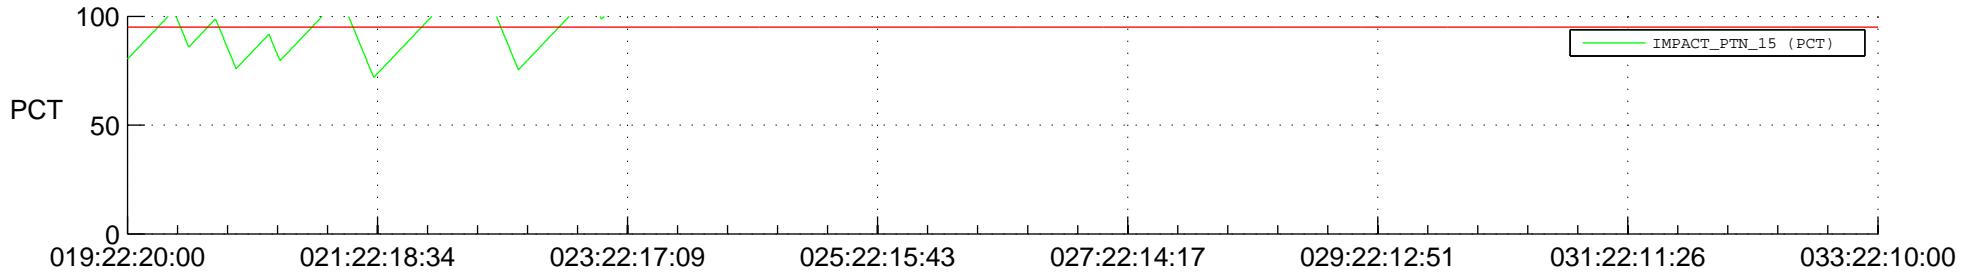

STEREO AHEAD SSR PCT Full Prediction

SWAVES_Percent_Full_Prediction

IMPACT_Percent_Full_Prediction

PLASTIC_Percent_Full_Prediction

Spacecraft_DownLink_Rate

Ground Time (2013:019:22:20:00.000 -2013:033:22:10:00.000)