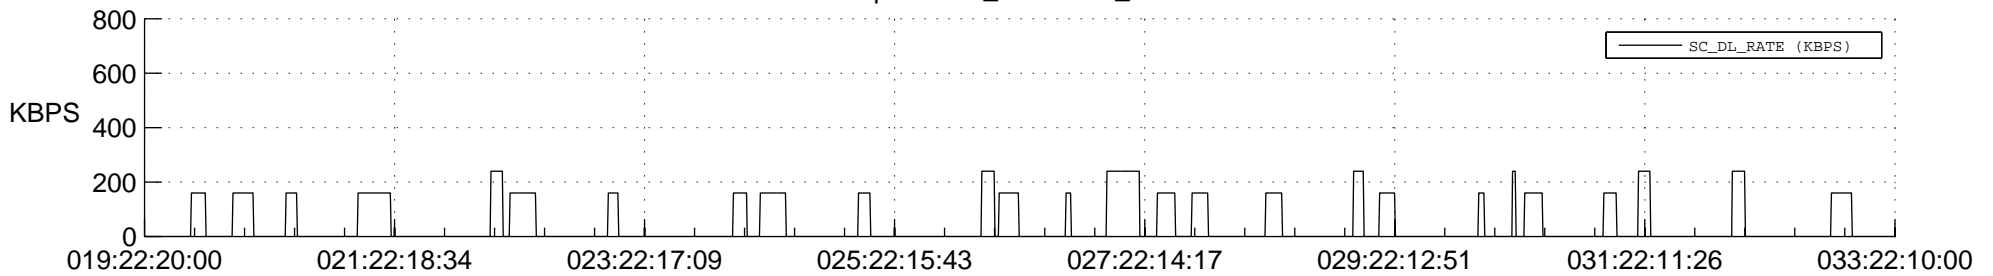

STEREO AHEAD SSR PCT Full Prediction

SWAVES_Percent_Full_Prediction

IMPACT_Percent_Full_Prediction

PLASTIC_Percent_Full_Prediction

Spacecraft_DownLink_Rate

Ground Time (2013:019:22:20:00.000 -2013:033:22:10:00.000)