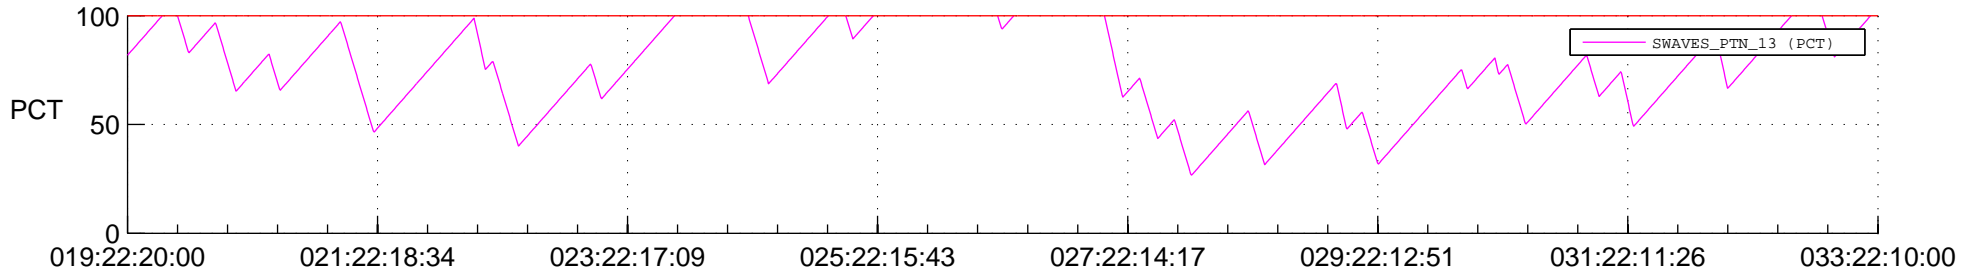

STEREO AHEAD SSR PCT Full Prediction

SWAVES_Percent_Full_Prediction

IMPACT_Percent_Full_Prediction

PLASTIC_Percent_Full_Prediction

Spacecraft_DownLink_Rate

Ground Time (2013:019:22:20:00.000 -2013:033:22:10:00.000)