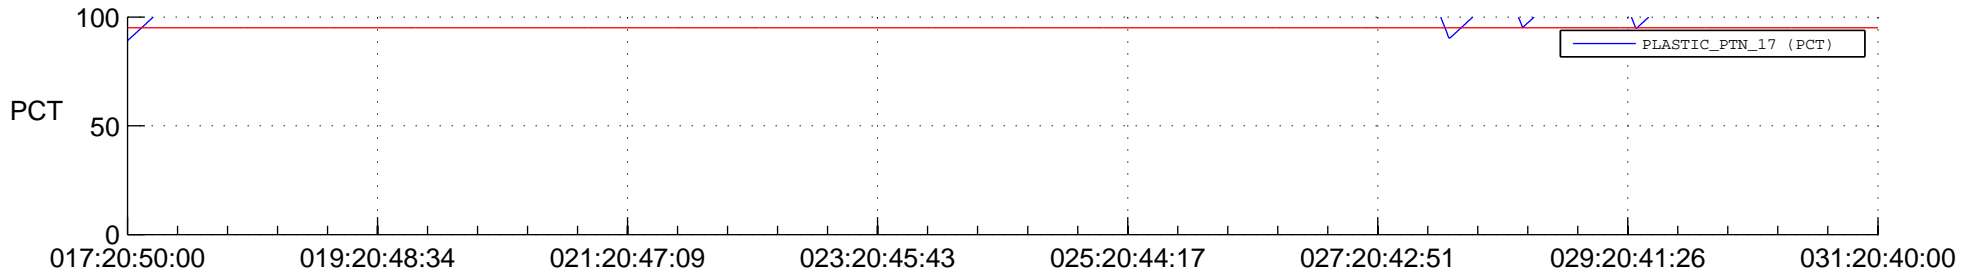

STEREO AHEAD SSR PCT Full Prediction

SWAVES_Percent_Full_Prediction

IMPACT_Percent_Full_Prediction

PLASTIC_Percent_Full_Prediction

Spacecraft_DownLink_Rate