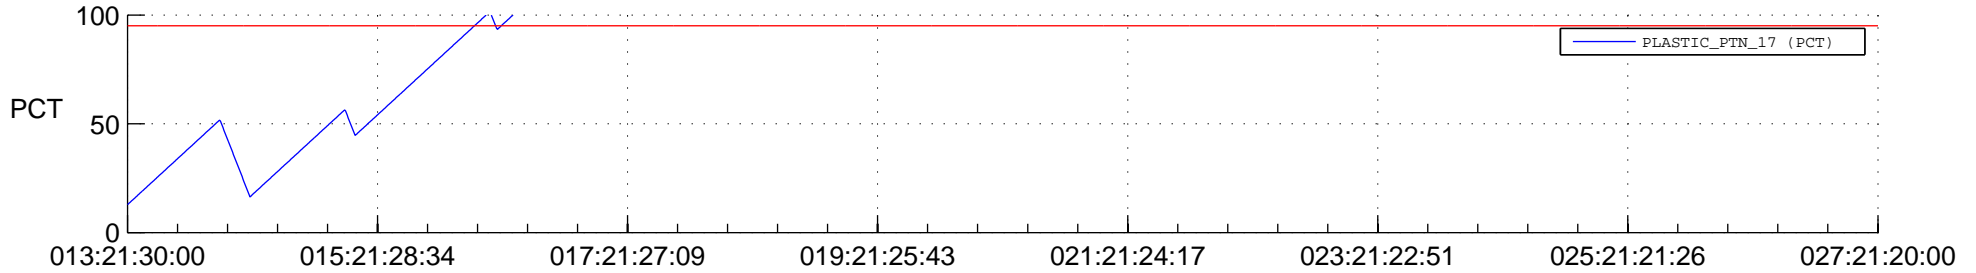

STEREO AHEAD SSR PCT Full Prediction

SWAVES_Percent_Full_Prediction

IMPACT_Percent_Full_Prediction

PLASTIC_Percent_Full_Prediction

Spacecraft_DownLink_Rate