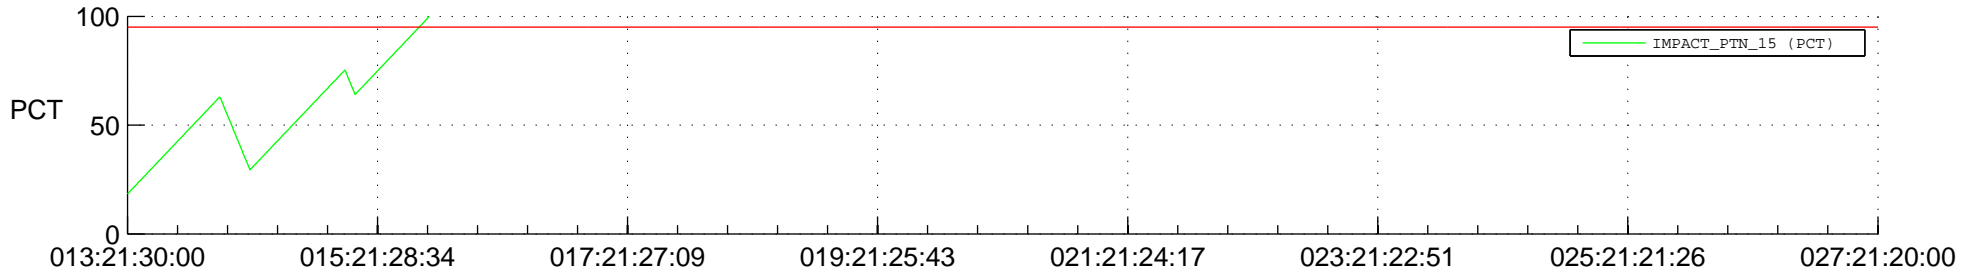

STEREO AHEAD SSR PCT Full Prediction

SWAVES_Percent_Full_Prediction

IMPACT_Percent_Full_Prediction

PLASTIC_Percent_Full_Prediction

Spacecraft_DownLink_Rate