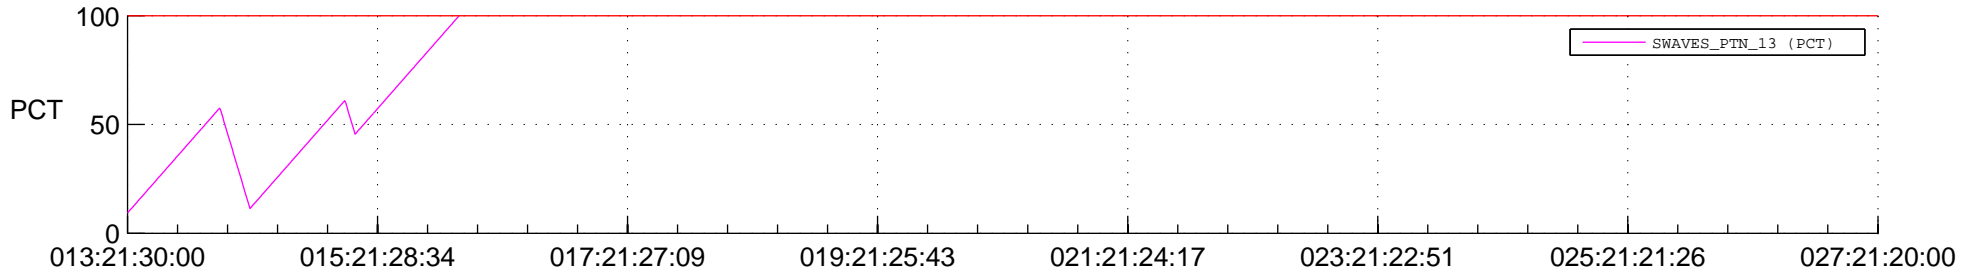

STEREO AHEAD SSR PCT Full Prediction

SWAVES_Percent_Full_Prediction

IMPACT_Percent_Full_Prediction

PLASTIC_Percent_Full_Prediction

Spacecraft_DownLink_Rate