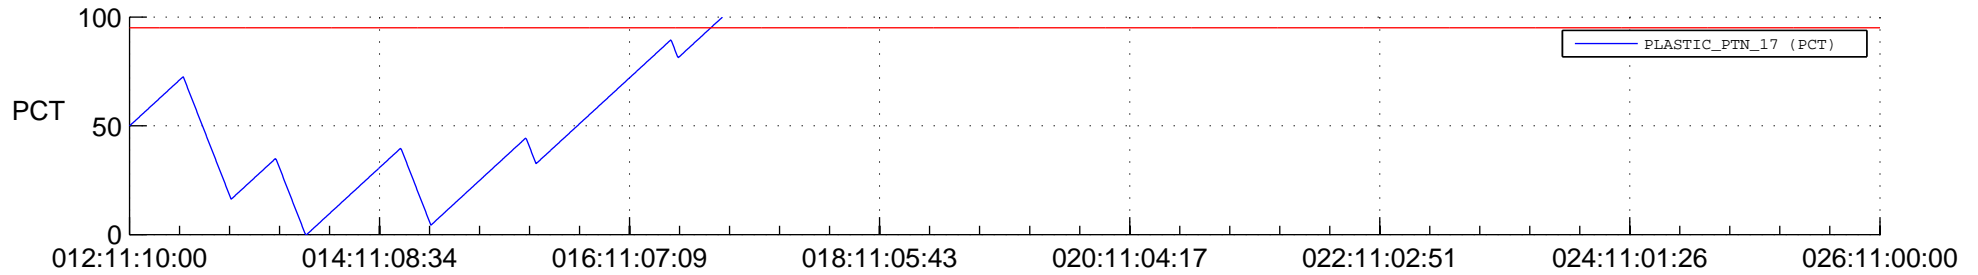

STEREO AHEAD SSR PCT Full Prediction

SWAVES_Percent_Full_Prediction

IMPACT_Percent_Full_Prediction

PLASTIC_Percent_Full_Prediction

Spacecraft_DownLink_Rate

Ground Time (2013:012:11:10:00.000 -2013:026:11:00:00.000)