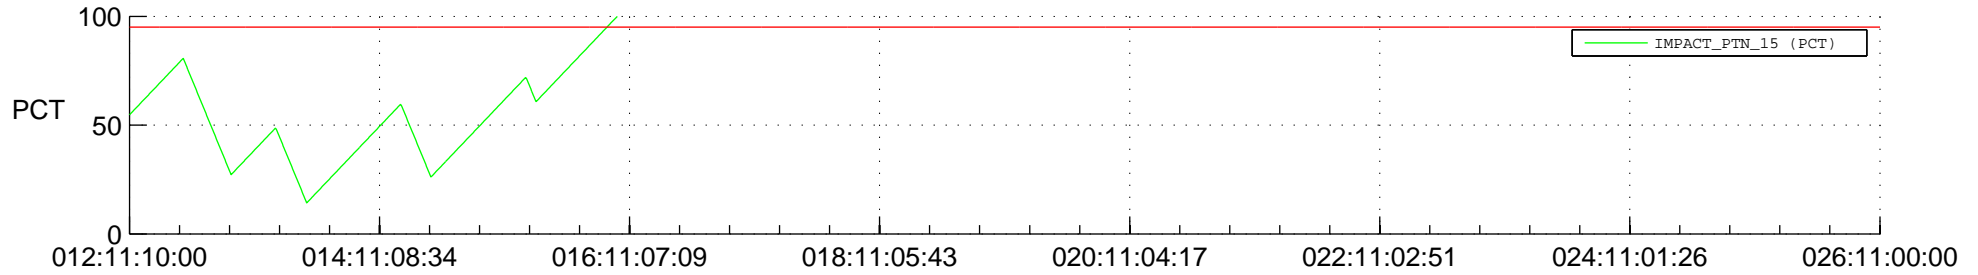

STEREO AHEAD SSR PCT Full Prediction

SWAVES_Percent_Full_Prediction

IMPACT_Percent_Full_Prediction

PLASTIC_Percent_Full_Prediction

Spacecraft_DownLink_Rate

Ground Time (2013:012:11:10:00.000 -2013:026:11:00:00.000)