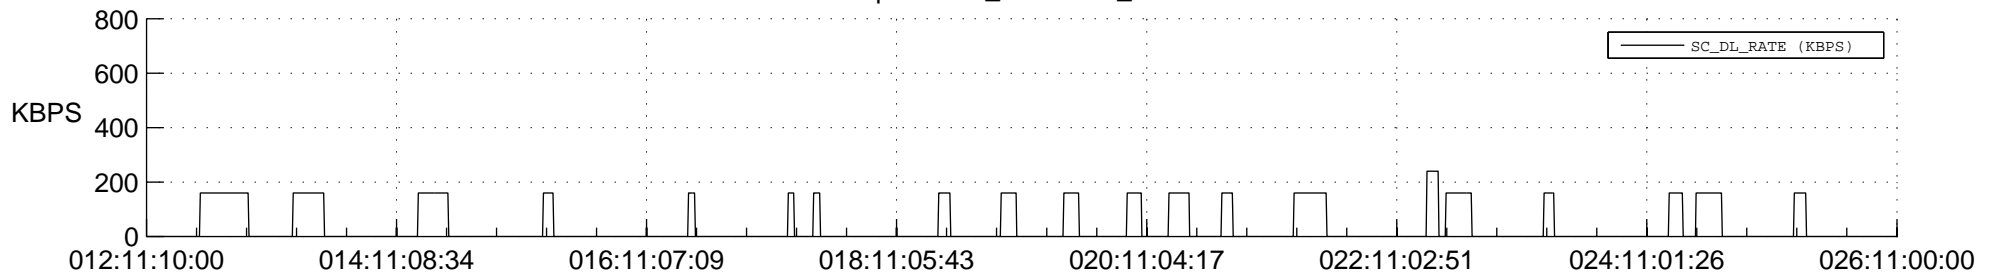

STEREO AHEAD SSR PCT Full Prediction

SWAVES_Percent_Full_Prediction

IMPACT_Percent_Full_Prediction

PLASTIC_Percent_Full_Prediction

Spacecraft_DownLink_Rate

Ground Time (2013:012:11:10:00.000 -2013:026:11:00:00.000)