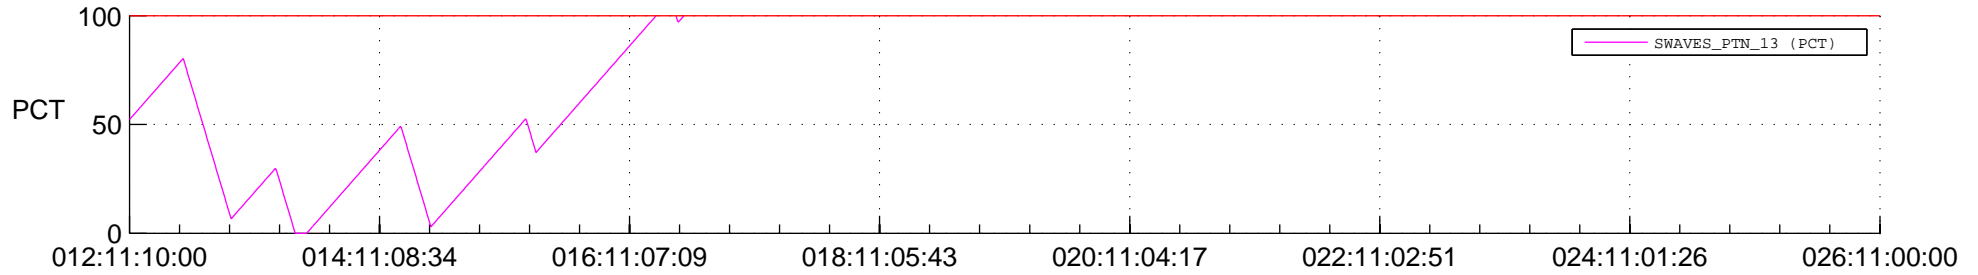

STEREO AHEAD SSR PCT Full Prediction

SWAVES_Percent_Full_Prediction

IMPACT_Percent_Full_Prediction

PLASTIC_Percent_Full_Prediction

Spacecraft_DownLink_Rate

Ground Time (2013:012:11:10:00.000 -2013:026:11:00:00.000)