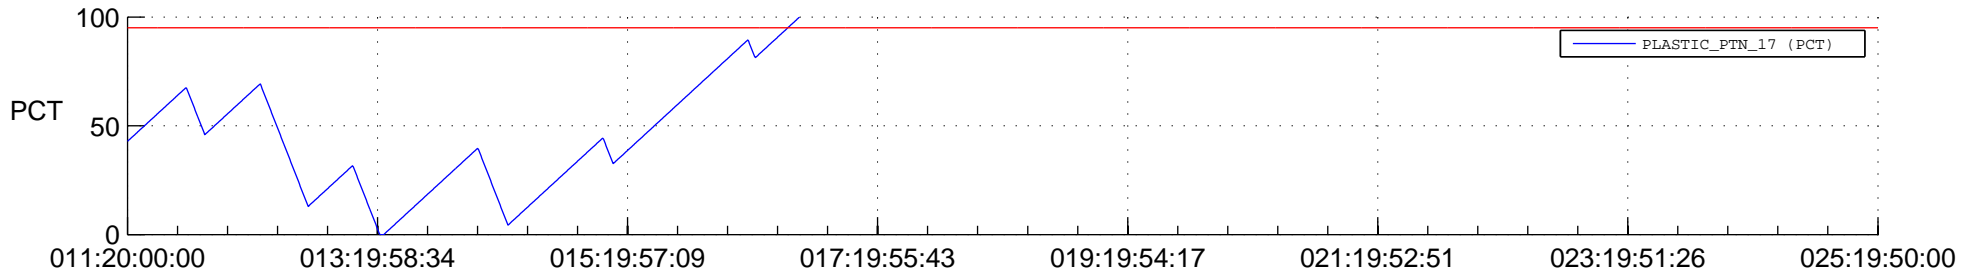

STEREO AHEAD SSR PCT Full Prediction

SWAVES_Percent_Full_Prediction

IMPACT_Percent_Full_Prediction

PLASTIC_Percent_Full_Prediction

Spacecraft_DownLink_Rate

Ground Time (2013:011:20:00:00.000 -2013:025:19:50:00.000)