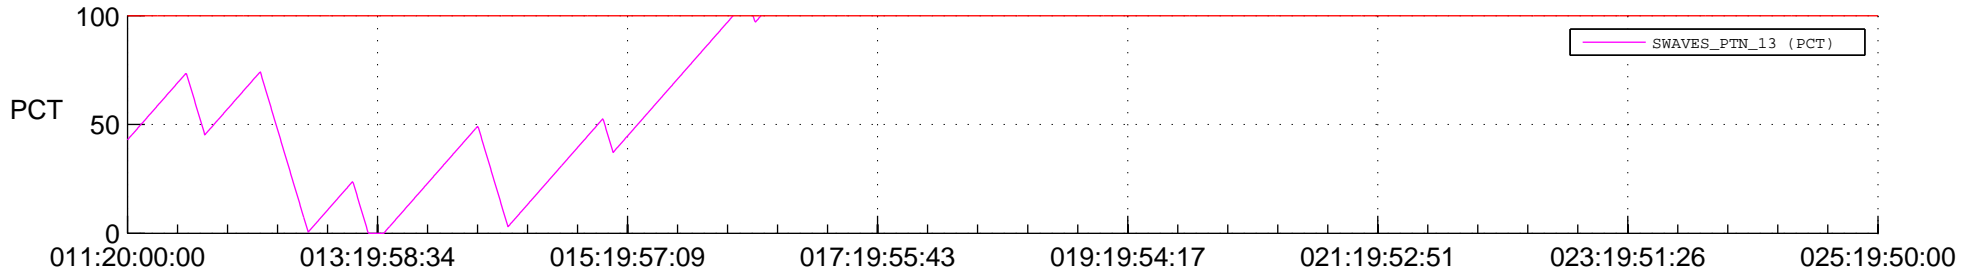

STEREO AHEAD SSR PCT Full Prediction

SWAVES_Percent_Full_Prediction

IMPACT_Percent_Full_Prediction

PLASTIC_Percent_Full_Prediction

Spacecraft_DownLink_Rate

Ground Time (2013:011:20:00:00.000 -2013:025:19:50:00.000)