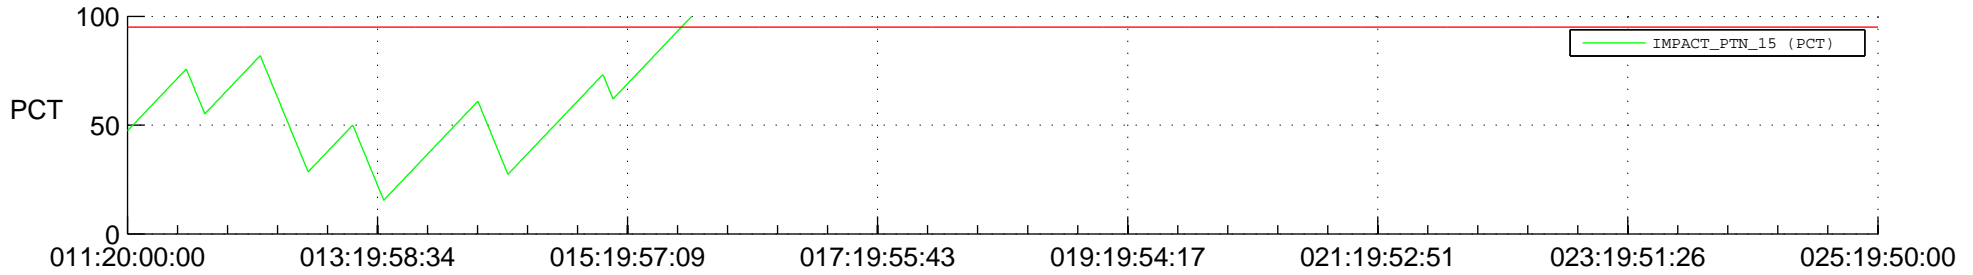

STEREO AHEAD SSR PCT Full Prediction

SWAVES_Percent_Full_Prediction

IMPACT_Percent_Full_Prediction

PLASTIC_Percent_Full_Prediction

Spacecraft_DownLink_Rate

Ground Time (2013:011:20:00:00.000 -2013:025:19:50:00.000)