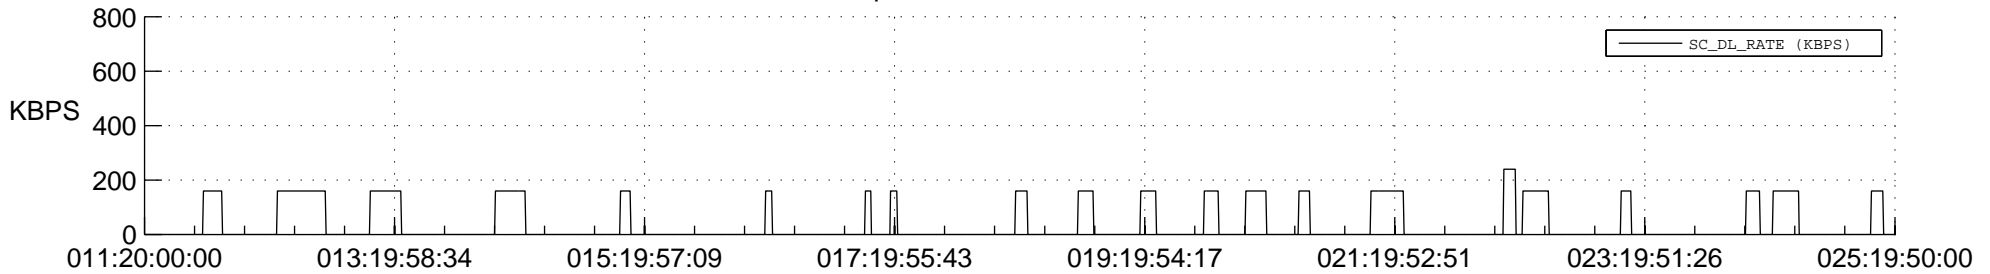

STEREO AHEAD SSR PCT Full Prediction

SWAVES_Percent_Full_Prediction

IMPACT_Percent_Full_Prediction

PLASTIC_Percent_Full_Prediction

Spacecraft_DownLink_Rate

Ground Time (2013:011:20:00:00.000 -2013:025:19:50:00.000)